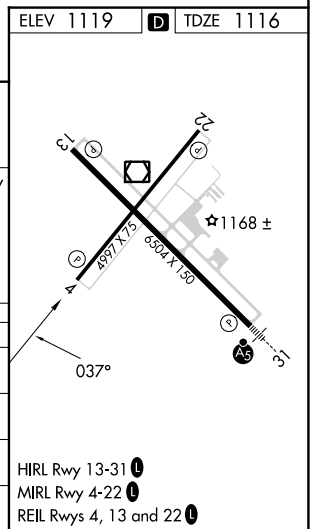

NC-1, 03 OCT 2024 to 31 OCT 2024

NC-1, 03 OCT 2024 to 31 OCT 2024