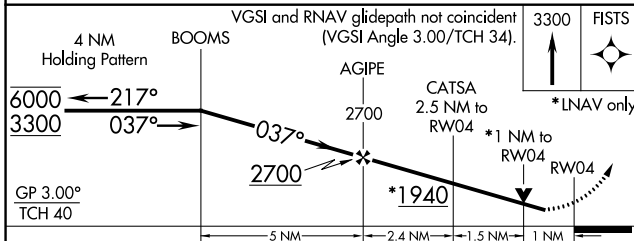

WAAS CH 70636 W04A	APP CRS 037°	Rwy Idg TDZE 1116 Apt Elev 1119	4997 1116 1119

RNAV (GPS) RWY 4

THIEF RIVER FALLS RGNL (TVF)

RNP APCH.	MISSED APPROACH: Climb to 3300 direct FISTS and hold.

AWOS-3PT 119.025	MINNEAPOLIS CENTER 132.15 269.6	UNICOM 122.8(CTAF) 0

CATEGORY	A	B	C	D
LPV DA	1366-1	250 (300-1)		NA
LNAV/VNAV DA	1366-1	250 (300-1)		NA
LNAV MDA	1460-1	344 (400-1)		NA
CIRCLING	1540-1 421 (500-1)	1580-1 461 (500-1)		NA