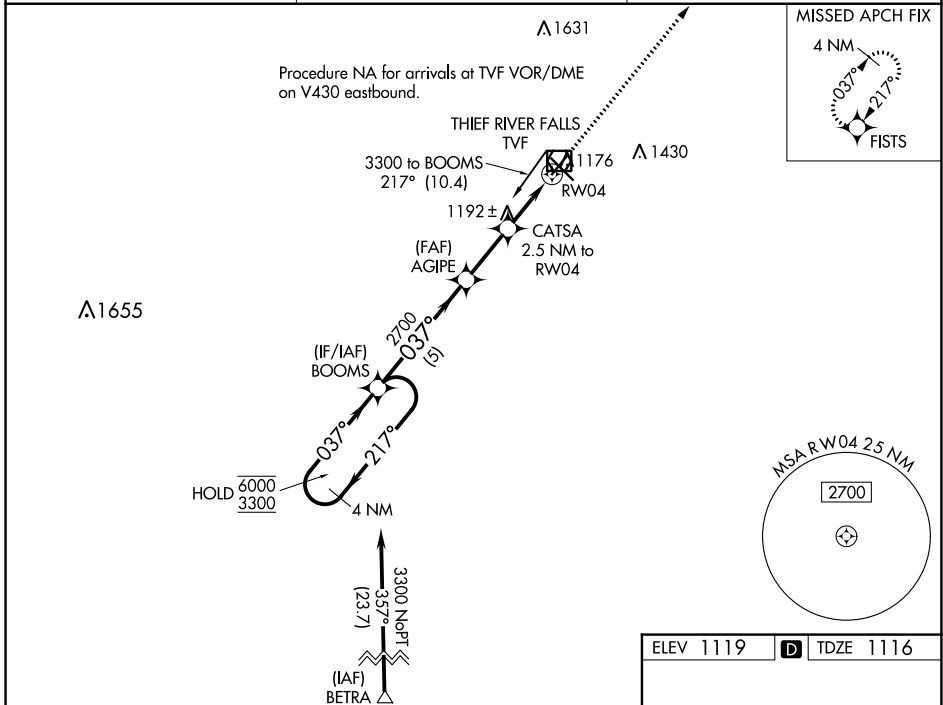

WAAS CH 70636 W04A	APP CRS 037°	Rwy Idg TDZE 1116 Apt Elev 1119	4997 1116 1119
--	------------------------	---	---

RNAV (GPS) RWY 4

THIEF RIVER FALLS RGNL (TVF)

RNP APCH.	MISSED APPROACH: Climb to 3300 direct FISTS and hold.
-----------	---

AWOS-3PT 119.025	MINNEAPOLIS CENTER 132.15 269.6	UNICOM 122.8(CTAF) 0
----------------------------	---	--------------------------------

CATEGORY	A	B	C	D
LPV DA	1366-1	250 (300-1)		NA
LNAV/VNAV DA	1366-1	250 (300-1)		NA
LNAV MDA	1460-1	344 (400-1)		NA
CIRCLING	1540-1 421 (500-1)	1580-1 461 (500-1)		NA

NC-1, 03 OCT 2024 to 31 OCT 2024

NC-1, 03 OCT 2024 to 31 OCT 2024