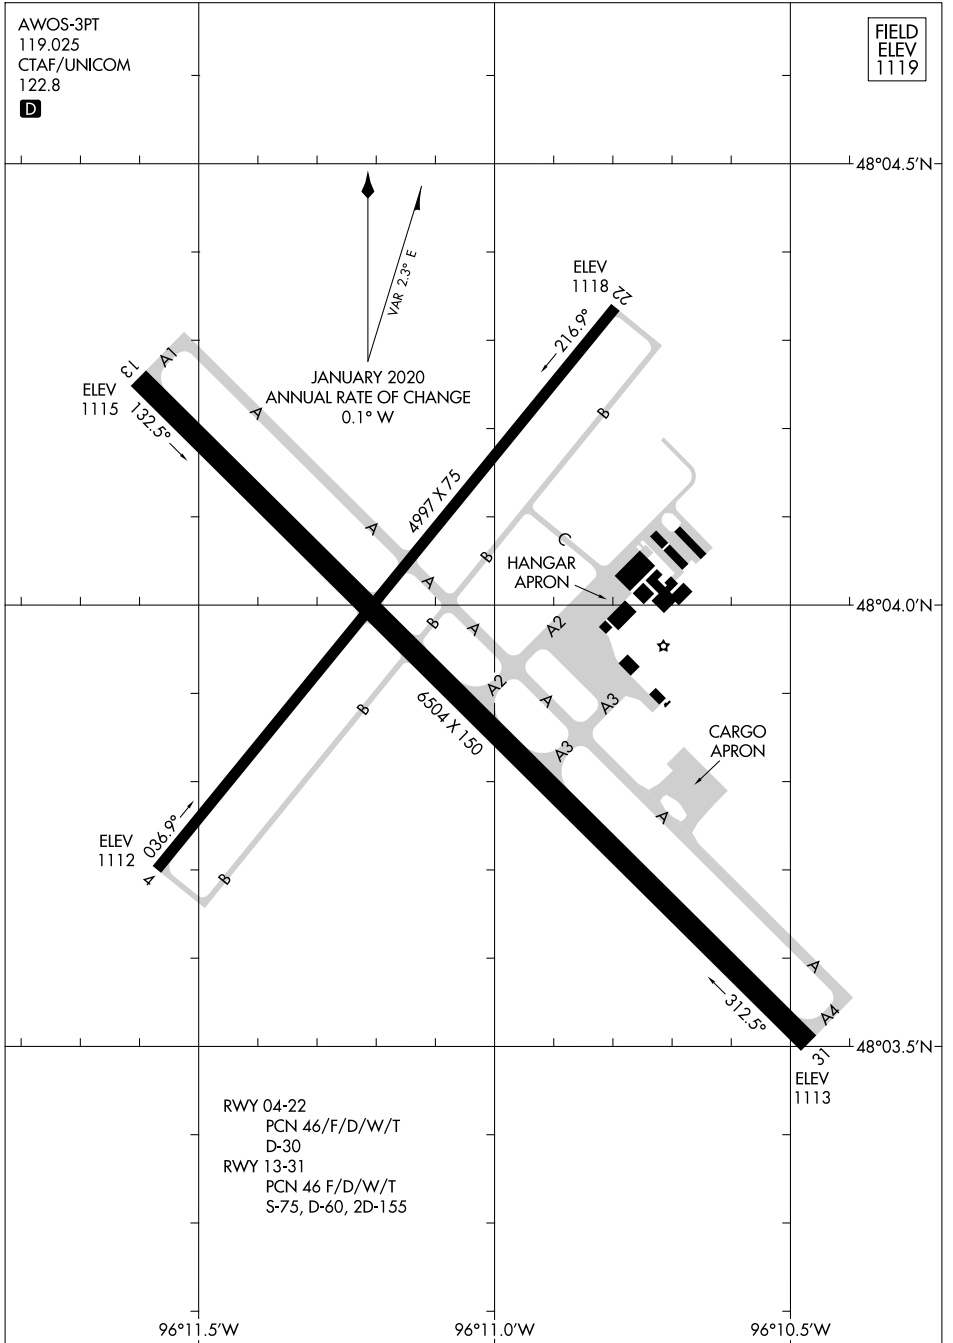

22307

AIRPORT DIAGRAM

AL-5201 (FAA)

THIEF RIVER FALLS RGNL (TVF)
THIEF RIVER FALLS, MINNESOTA

AWOS-3PT
119.025
CTAF/UNICOM
122.8

D

FIELD
ELEV
1119

NC-1, 03 OCT 2024 to 31 OCT 2024

NC-1, 03 OCT 2024 to 31 OCT 2024

AIRPORT DIAGRAM

22307

THIEF RIVER FALLS, MINNESOTA
THIEF RIVER FALLS RGNL (TVF)