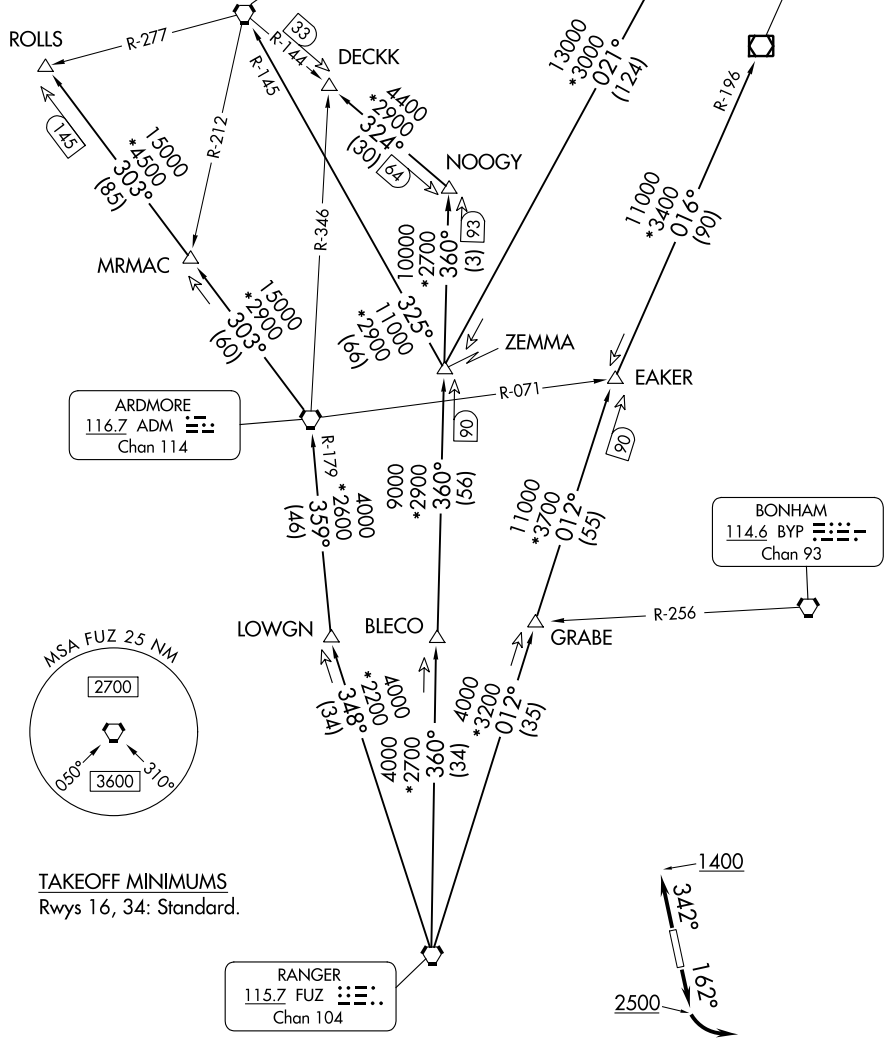

TEXOMA FIVE DEPARTURE

LONE STAR DEP CON
 135.975 379.9
 CLNC DEL
 121.875
 CLNC DEL (When twr closed)
 118.85
 GND CON
 121.875
 ARLINGTON TOWER ★
 128.625 (CTAF)

**TOP ALTITUDE:
 ASSIGNED BY ATC**

TULSA
 114.4 TUL
 Chan 91

RADAR and DME required.

WILL ROGERS
 114.1 IRW
 Chan 88

OKMULGEE
 114.9 OKM
 Chan 96

ARDMORE
 116.7 ADM
 Chan 114

BONHAM
 114.6 BYP
 Chan 93

RANGER
 115.7 FUZ
 Chan 104

SC-2, 31 OCT 2024 to 28 NOV 2024

SC-2, 31 OCT 2024 to 28 NOV 2024

NOTE: Chart not to scale

(CONTINUED ON FOLLOWING PAGE)

TEXOMA FIVE DEPARTURE