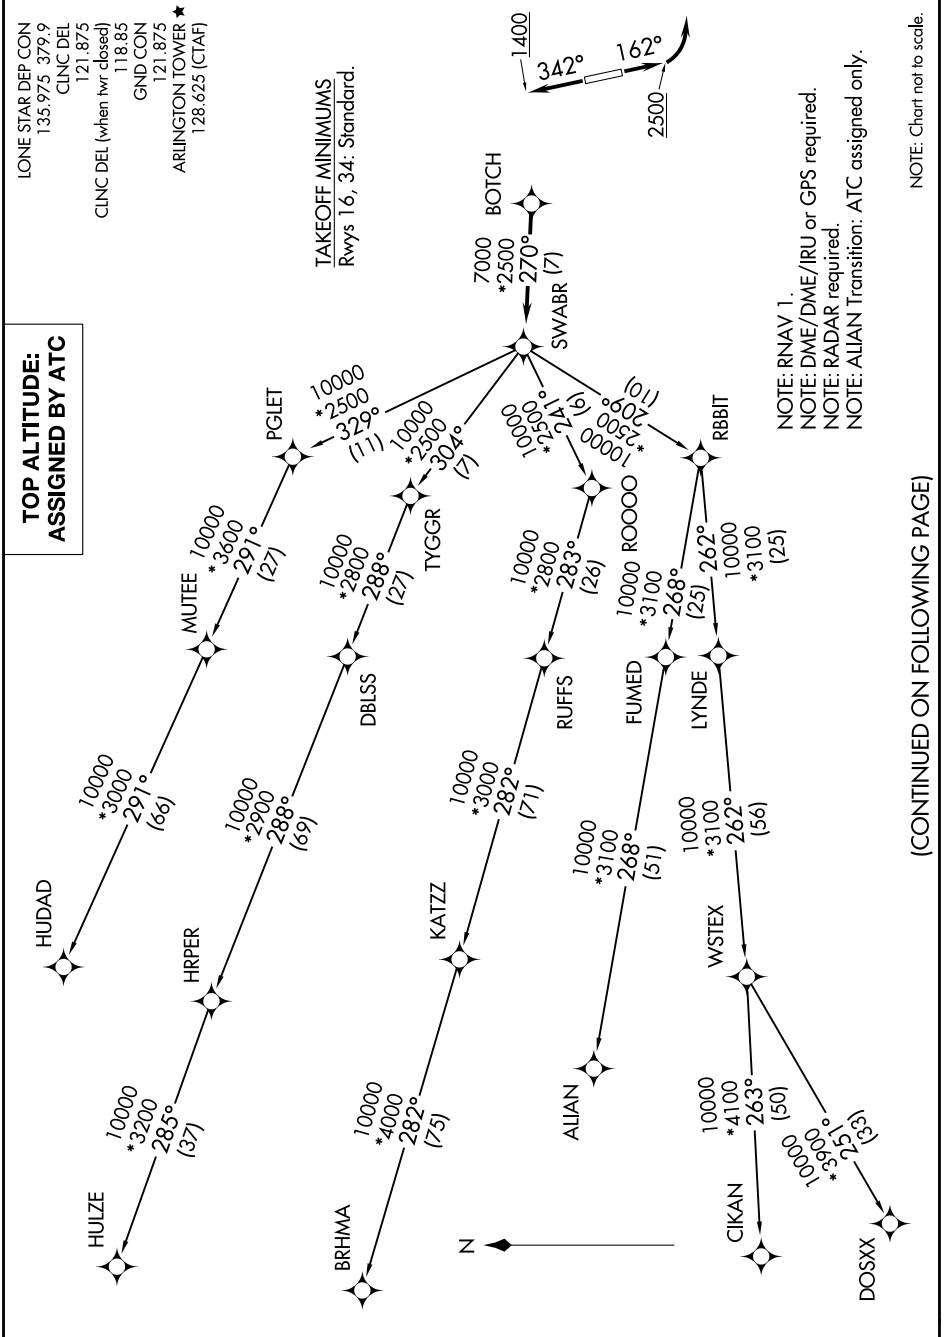

SWABR ONE DEPARTURE (RNAV)

SC-2, 31 OCT 2024 to 28 NOV 2024

SWABR ONE DEPARTURE (RNAV)

(CONTINUED ON FOLLOWING PAGE)

SC-2, 31 OCT 2024 to 28 NOV 2024