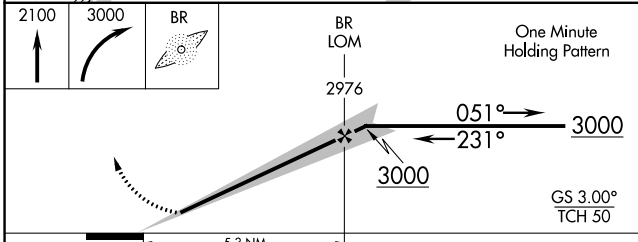

LOC I-BRD 109.9	APP CRS 231°	Rwy ldg TDZE Apt Elev	6512 1224 1232
---------------------------	------------------------	-----------------------------	---

ILS or LOC RWY 23
BRainerd LAKES RGNL (BRD)

<p>ADF REQUIRED</p> <p>ADF required. When local altimeter setting not received, use Aitkin altimeter setting and increase all DAs 52 feet and all MDAs 60 feet. Increase S-LOC Cat C visibility to 1 SM and Circling Cat D visibility to 2¼ SM.</p>	<p>MALSR</p>	<p>MISSED APPROACH: Climb to 2100 then climbing right turn to 3000 direct LAREW LOM and hold.</p>
--	--------------	---

ASOS 126.775	MINNEAPOLIS CENTER 118.05 239.0	UNICOM 122.7 (CTAF)
------------------------	---	-------------------------------

CATEGORY	A	B	C	D
S-ILS 23	1424-½ 200 (200-½)			
S-LOC 23	1680-½	456 (500-½)	1680-¾ 456 (500-¾)	1680-1 456 (500-1)
C CIRCLING	1760-1	528 (600-1)	1760-1½ 528 (600-1½)	1860-2 628 (700-2)