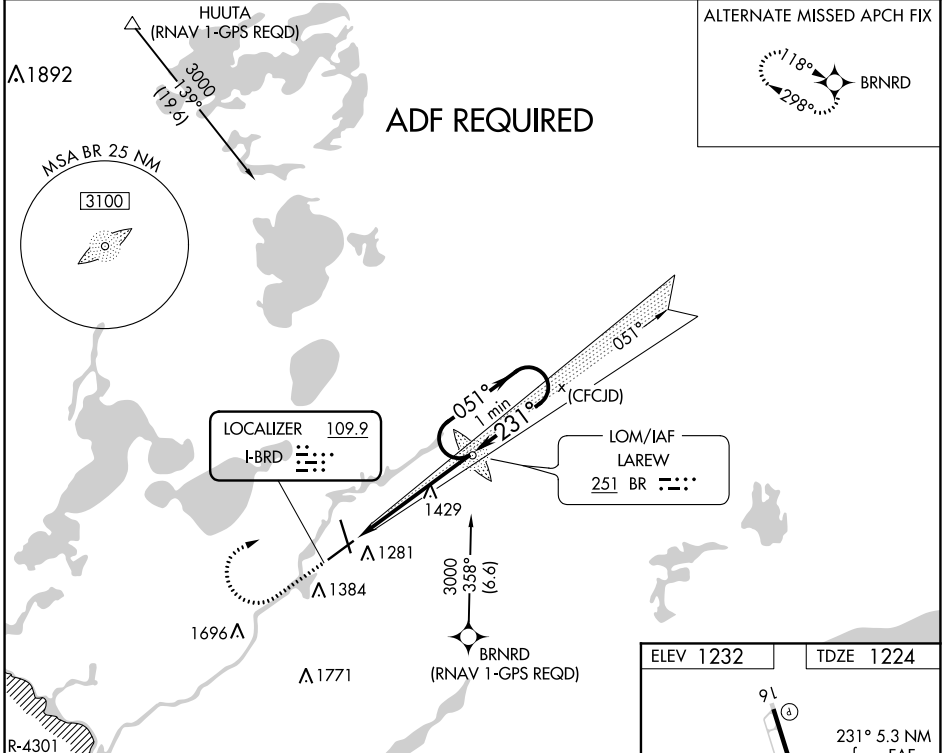

LOC I-BRD 109.9	APP CRS 231°	Rwy ldg TDZE Apt Elev	6512 1224 1232
---------------------------	------------------------	-----------------------------	---

ILS or LOC RWY 23
BRainerd LAKES RGNL (BRD)

<p>ADF REQUIRED</p> <p>ADF required. When local altimeter setting not received, use Aitkin altimeter setting and increase all DAs 52 feet and all MDAs 60 feet. Increase S-LOC Cat C visibility to 1 SM and Circling Cat D visibility to 2¼ SM.</p>	<p>MALSR</p>	<p>MISSED APPROACH: Climb to 2100 then climbing right turn to 3000 direct LAREW LOM and hold.</p>
--	--------------	---

ASOS 126.775	MINNEAPOLIS CENTER 118.05 239.0	UNICOM 122.7 (CTAF)
------------------------	---	-------------------------------

CATEGORY	A	B	C	D
S-ILS 23	1424-½ 200 (200-½)			
S-LOC 23	1680-½	456 (500-½)	1680-¾ 456 (500-¾)	1680-1 456 (500-1)
C CIRCLING	1760-1	528 (600-1)	1760-1½ 528 (600-1½)	1860-2 628 (700-2)

NC-1, 25 MAR 2021 to 22 APR 2021

NC-1, 25 MAR 2021 to 22 APR 2021