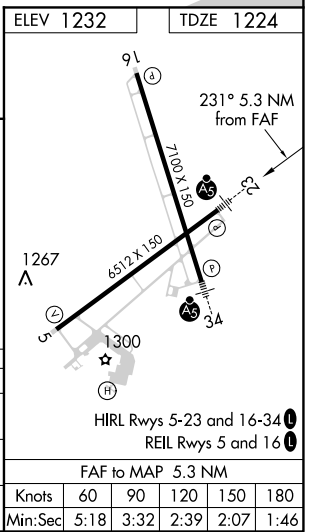

LOC I-BRD 109.9	APP CRS 231°	Rwy ldg TDZE Apt Elev	6512 1224 1232
---------------------------	------------------------	-----------------------------	---

ILS or LOC RWY 23
BRainerd LAKES RGNL (BRD)

<p>ADF REQUIRED</p> <p>ADF required. When local altimeter setting not received, use Aitkin altimeter setting and increase all DAs 52 feet and all MDAs 60 feet. Increase S-LOC Cat C visibility to 1 SM and Circling Cat D visibility to 2¼ SM.</p>	<p>MALSR</p>	<p>MISSED APPROACH: Climb to 2100 then climbing right turn to 3000 direct LAREW LOM and hold.</p>
--	--------------	---

ASOS 126.775	MINNEAPOLIS CENTER 118.05 239.0	UNICOM 122.7 (CTAF)
------------------------	---	-------------------------------

CATEGORY	A	B	C	D
S-ILS 23	1424-½ 200 (200-½)			
S-LOC 23	1680-½	456 (500-½)	1680-¾ 456 (500-¾)	1680-1 456 (500-1)
C CIRCLING	1760-1	528 (600-1)	1760-1½ 528 (600-1½)	1860-2 628 (700-2)