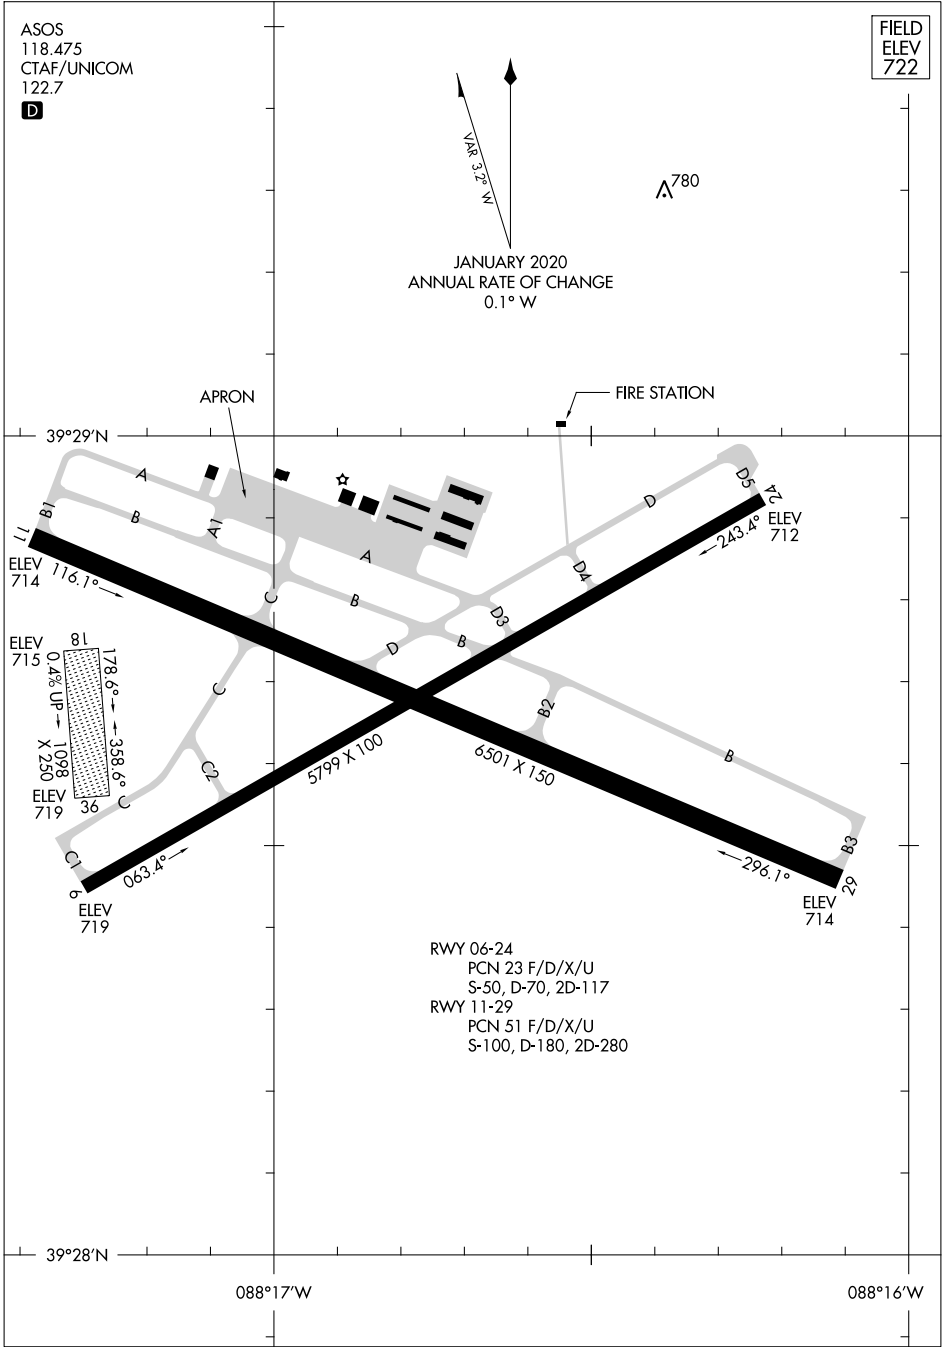

22027

AIRPORT DIAGRAM

AL-5180 (FAA)

COLES COUNTY MEML (MTO)
MATTOON/CHARLESTON, ILLINOIS

ASOS
118.475
CTAF/UNICOM
122.7
D

FIELD
ELEV
722

EC-3, 31 OCT 2024 to 28 NOV 2024

EC-3, 31 OCT 2024 to 28 NOV 2024

RWY 06-24
PCN 23 F/D/X/U
S-50, D-70, 2D-117

RWY 11-29
PCN 51 F/D/X/U
S-100, D-180, 2D-280