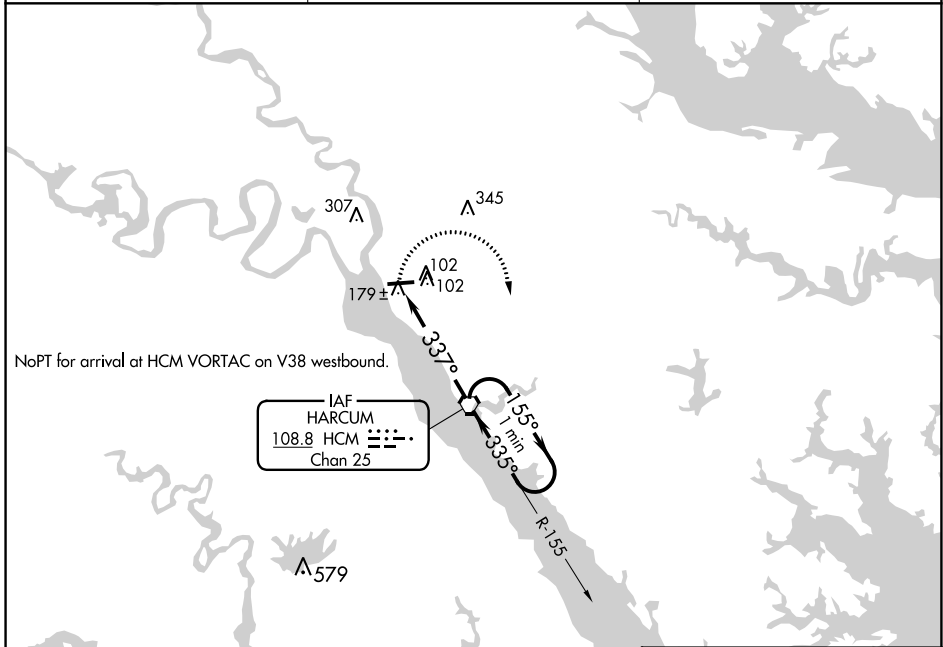

VORTAC HCM 108.8 Chan 25	APP CRS 337°	Rwy Idg TDZE Apt Elev	N/A N/A 20
----------------------------------------------	------------------------	-----------------------------	---------------------------------------

VOR-A

MIDDLE PENINSULA RGNL (F'YJ)

⚠ When local altimeter setting not received, use Newport News altimeter setting and increase all MDA 80 feet.

⚠ MISSED APPROACH: Climbing right turn to 1700 direct HCM VORTAC and hold.

AWOS-3 132.825	POTOMAC APP CON 126.4 282.375	UNICOM 123.0 (CTAF) 0
--------------------------	-----------------------------------------	---------------------------------

CATEGORY	A	B	C	D	FAF to MAP 4.8 NM					
	480-1 460 (500-1)	620-1 600 (600-1)	NA		Knots	60	90	120	150	180
C CIRCLING					Min:Sec	4:48	3:12	2:24	1:55	1:36

NE-3, 31 OCT 2024 to 28 NOV 2024

NE-3, 31 OCT 2024 to 28 NOV 2024