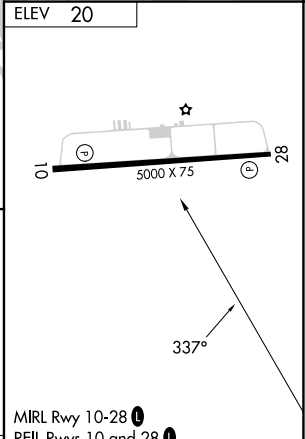

VORTAC HCM 108.8 Chan 25	APP CRS 337°	Rwy Idg TDZE Apt Elev	N/A N/A 20

VOR-A

MIDDLE PENINSULA RGNL (F'YJ)

⚠ When local altimeter setting not received, use Newport News altimeter setting and increase all MDA 80 feet.

⚠ MISSED APPROACH: Climbing right turn to 1700 direct HCM VORTAC and hold.

AWOS-3 132.825	POTOMAC APP CON 126.4 282.375	UNICOM 123.0 (CTAF) 0

CATEGORY	A	B	C	D	FAF to MAP 4.8 NM					
	480-1 460 (500-1)	620-1 600 (600-1)	NA		Knots	60	90	120	150	180
C CIRCLING					Min:Sec	4:48	3:12	2:24	1:55	1:36

NE-3, 31 OCT 2024 to 28 NOV 2024

NE-3, 31 OCT 2024 to 28 NOV 2024