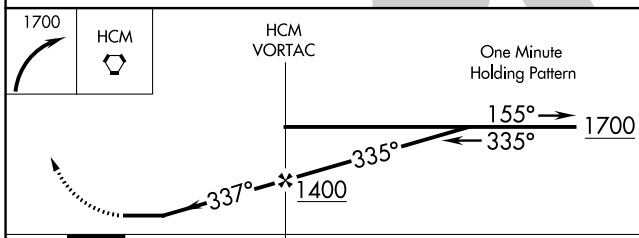

VORTAC HCM 108.8 Chan 25	APP CRS 337°	Rwy Idg TDZE Apt Elev	N/A N/A 20

VOR-A

MIDDLE PENINSULA RGNL (F'YJ)

⚠ When local altimeter setting not received, use Newport News altimeter setting and increase all MDA 80 feet.

⚠ MISSED APPROACH: Climbing right turn to 1700 direct HCM VORTAC and hold.

AWOS-3 132.825	POTOMAC APP CON 126.4 282.375	UNICOM 123.0 (CTAF) 0

CATEGORY	A	B	C	D	FAF to MAP 4.8 NM					
	480-1 460 (500-1)	620-1 600 (600-1)	NA		Knots	60	90	120	150	180
C CIRCLING					Min:Sec	4:48	3:12	2:24	1:55	1:36

NE-3, 31 OCT 2024 to 28 NOV 2024

NE-3, 31 OCT 2024 to 28 NOV 2024