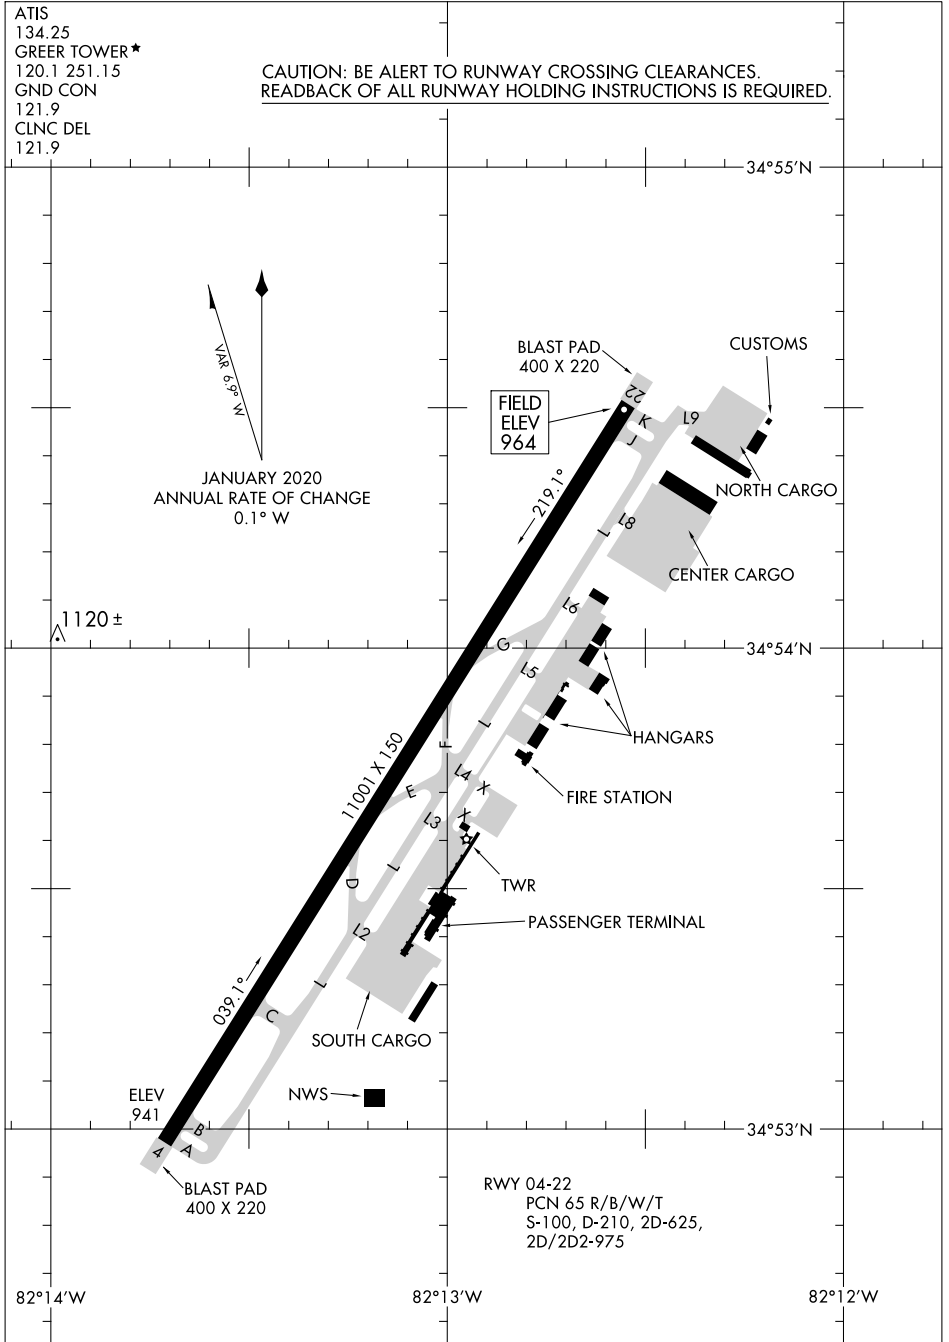

24081

AIRPORT DIAGRAM

GREENVILLE SPARTANBURG INTL (GSP)
GREER, SOUTH CAROLINA

AL-5124 (FAA)

ATIS
134.25
GREER TOWER*
120.1 251.15
GND CON
121.9
CLNC DEL
121.9

CAUTION: BE ALERT TO RUNWAY CROSSING CLEARANCES.
READBACK OF ALL RUNWAY HOLDING INSTRUCTIONS IS REQUIRED.

SE-2, 31 OCT 2024 to 28 NOV 2024

SE-2, 31 OCT 2024 to 28 NOV 2024

AIRPORT DIAGRAM

GREENVILLE SPARTANBURG INTL (GSP)
GREER, SOUTH CAROLINA

24081