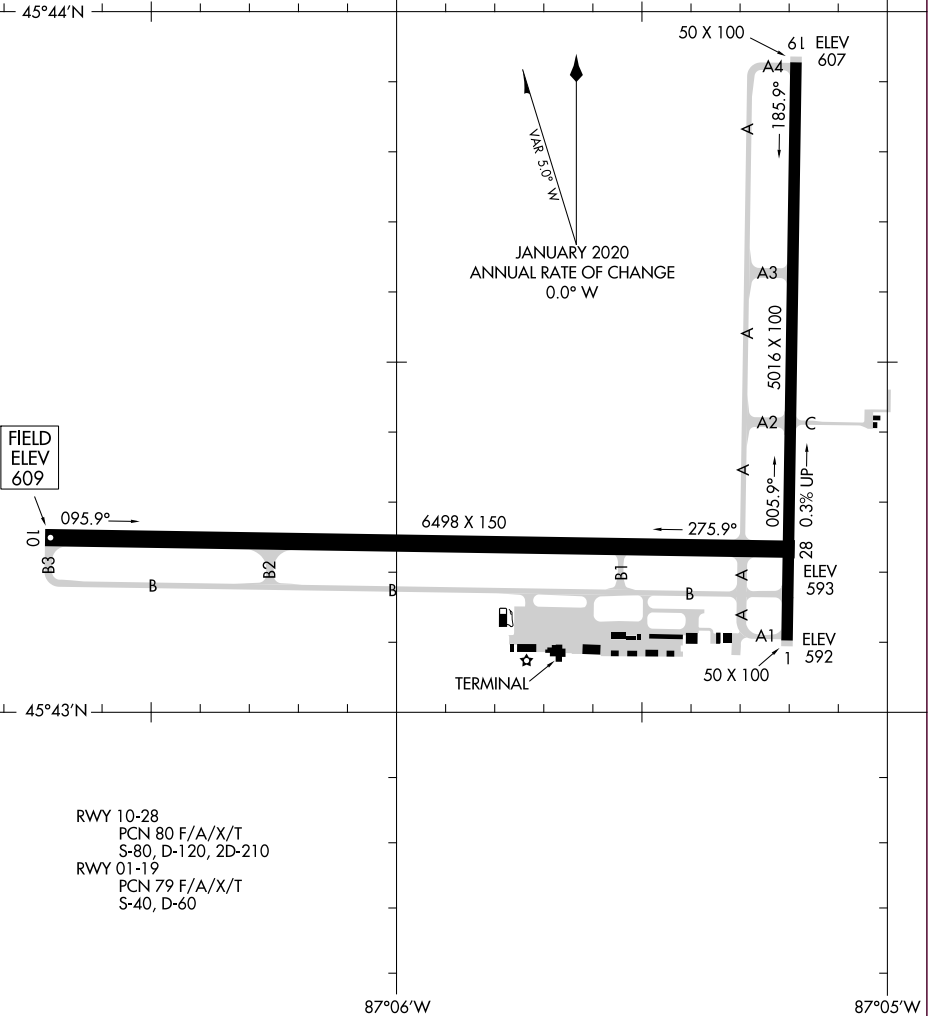

24249

AIRPORT DIAGRAM

AL-5123 (FAA)

DELTA COUNTY (ESC)

ESCANABA, MICHIGAN

AWOS-3PT
121.425
CTAF/UNICOM
122.8

EC-1, 03 OCT 2024 to 31 OCT 2024

EC-1, 03 OCT 2024 to 31 OCT 2024

AIRPORT DIAGRAM

24249

ESCANABA, MICHIGAN

DELTA COUNTY (ESC)