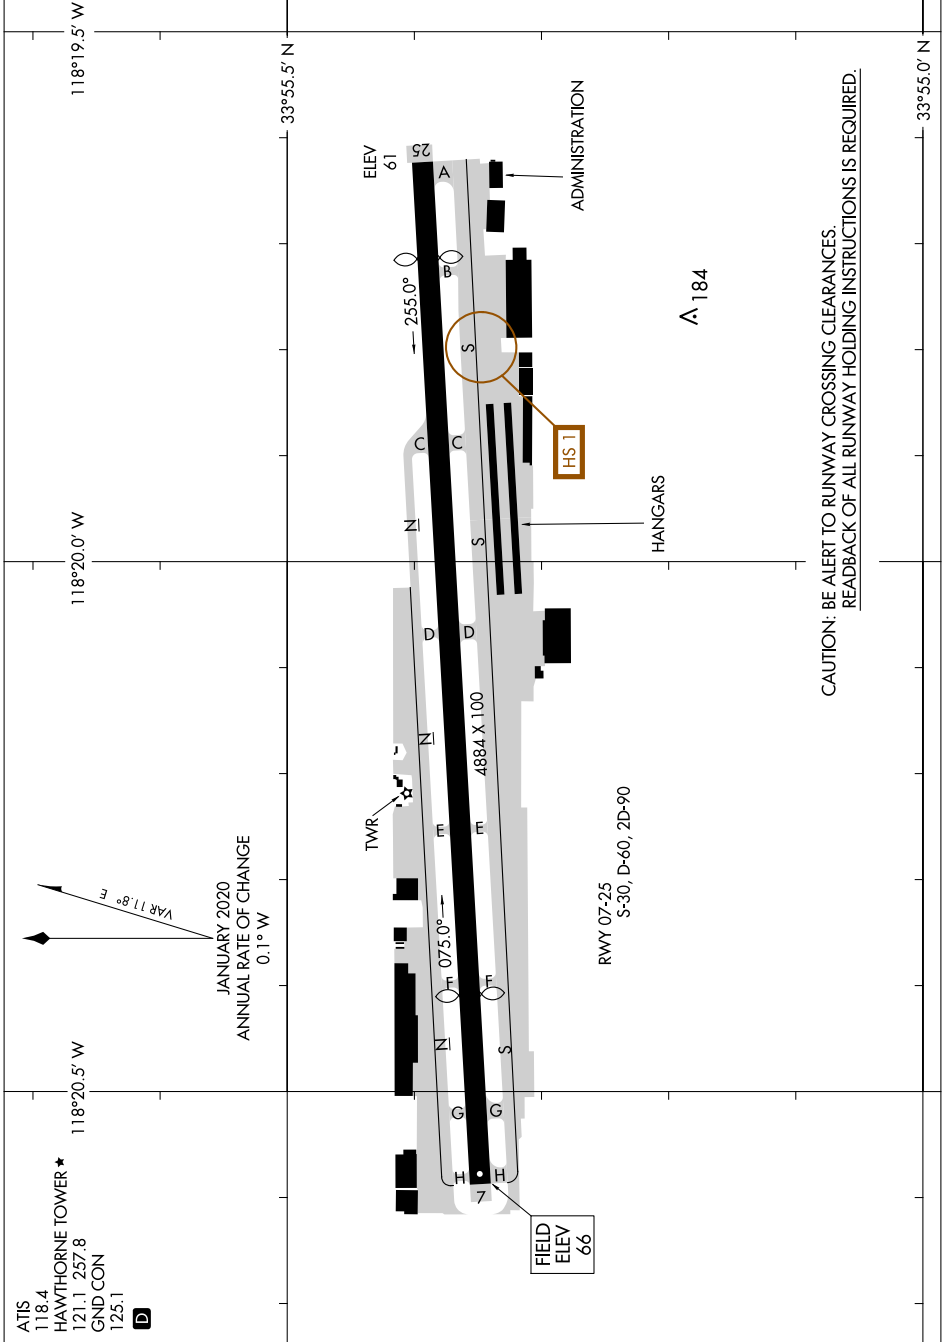

AIRPORT DIAGRAM

JACK NORTHROP FLD/HAWTHORNE MUNI (HHR)
AL-5120 (FAA)
HAWTHORNE, CALIFORNIA

SW-3, 03 OCT 2024 to 31 OCT 2024

SW-3, 03 OCT 2024 to 31 OCT 2024

AIRPORT DIAGRAM

HAWTHORNE, CALIFORNIA
JACK NORTHROP FLD/HAWTHORNE MUNI (HHR)