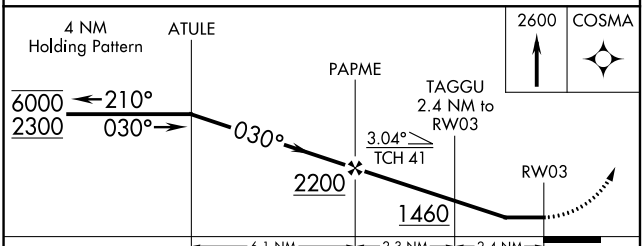

RNAV (GPS) RWY 3

VERMILION RGNL (DNTV)

APP CRS 030°	Rwy Idg 6006
	TDZE 674
	Apt Elev 697

RNP APCH - GPS.

▼ Circling NA to Rwy 12 and 30.
▲ Rwy 3 helicopter visibility reduction below ¾ SM NA.

MISSED APPROACH: Climb to 2600 direct COSMA and hold.

AWOS-3 119.275	CHAMPAIGN APP CON ★ 121.35 285.65	CLNC DEL 121.7	UNICOM 122.7 (CTAF) 0
--------------------------	---	--------------------------	---------------------------------

ELEV 697	TDZE 674
----------	----------