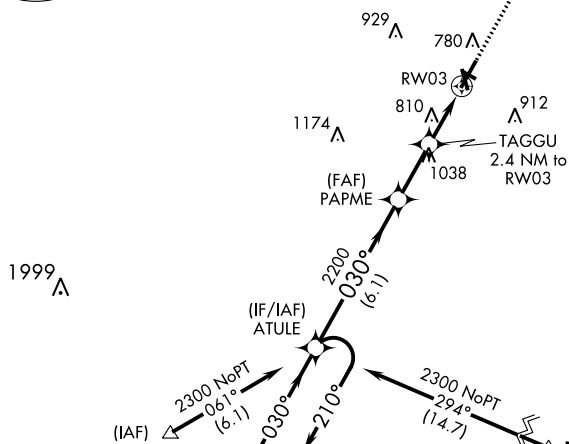

RNAV (GPS) RWY 3

VERMILION RGNL (DNTV)

APP CRS 030°	Rwy Idg 6006
	TDZE 674
	Apt Elev 697

RNP APCH - GPS.

▼ Circling NA to Rwy 12 and 30.
▲ Rwy 3 helicopter visibility reduction below ¾ SM NA.

MISSED APPROACH: Climb to 2600 direct COSMA and hold.

AWOS-3 119.275	CHAMPAIGN APP CON ★ 121.35 285.65	CLNC DEL 121.7	UNICOM 122.7 (CTAF) 0
--------------------------	---	--------------------------	---------------------------------

ELEV 697	TDZE 674
----------	----------

CATEGORY	A	B	C	D
LNAV MDA	1120-1	446 (500-1)	1120-1½ 446 (500-1½)	1120-1½ 446 (500-1½)
CIRCLING	1160-1	463 (500-1)	1240-1½ 543 (600-1½)	1340-2 643 (700-2)

EC-3, 28 NOV 2024 to 26 DEC 2024

EC-3, 28 NOV 2024 to 26 DEC 2024