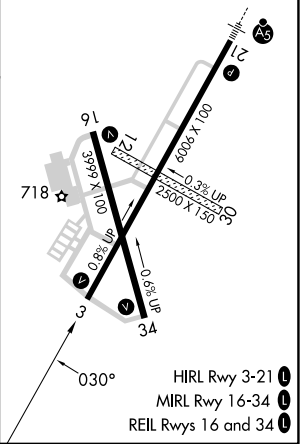

RNAV (GPS) RWY 3

VERMILION RGNL (DNTV)

APP CRS 030°	Rwy Idg 6006
	TDZE 674
	Apt Elev 697

RNP APCH - GPS.

▼ Circling NA to Rwy 12 and 30.
▲ Rwy 3 helicopter visibility reduction below ¾ SM NA.

MISSED APPROACH: Climb to 2600 direct COSMA and hold.

AWOS-3 119.275	CHAMPAIGN APP CON ★ 121.35 285.65	CLNC DEL 121.7	UNICOM 122.7 (CTAF) 0
--------------------------	---	--------------------------	---------------------------------

ELEV 697	TDZE 674
----------	----------

CATEGORY	A	B	C	D
LNAV MDA	1120-1	446 (500-1)	1120-1½ 446 (500-1½)	1120-1½ 446 (500-1½)
CIRCLING	1160-1	463 (500-1)	1240-1½ 543 (600-1½)	1340-2 643 (700-2)

EC-3, 28 NOV 2024 to 26 DEC 2024

EC-3, 28 NOV 2024 to 26 DEC 2024