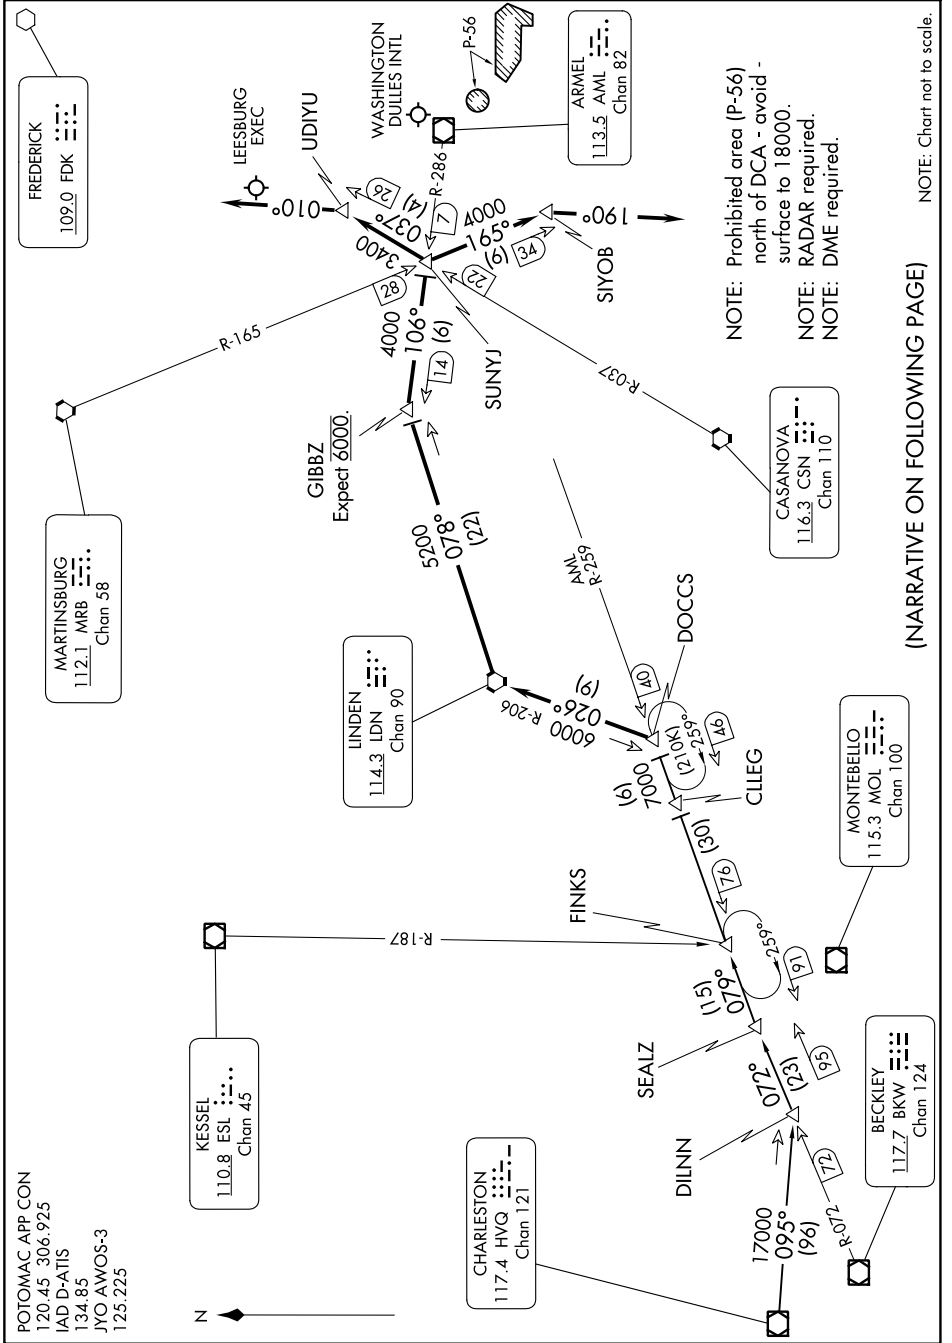

DOCCS THREE ARRIVAL

WASHINGTON, DC

NOTE: Prohibited area (P-56) north of DCA - avoid - surface to 18000.
 NOTE: RADAR required.
 NOTE: DME required.

(NARRATIVE ON FOLLOWING PAGE)

NOTE: Chart not to scale.

NE-3, 31 OCT 2024 to 28 NOV 2024

NE-3, 31 OCT 2024 to 28 NOV 2024

DOCCS THREE ARRIVAL

WASHINGTON, DC

POTOMAC APP CON
 120.45 306.925
 IAD D-ATIS
 134.85
 JYO AWOS-3
 125.225