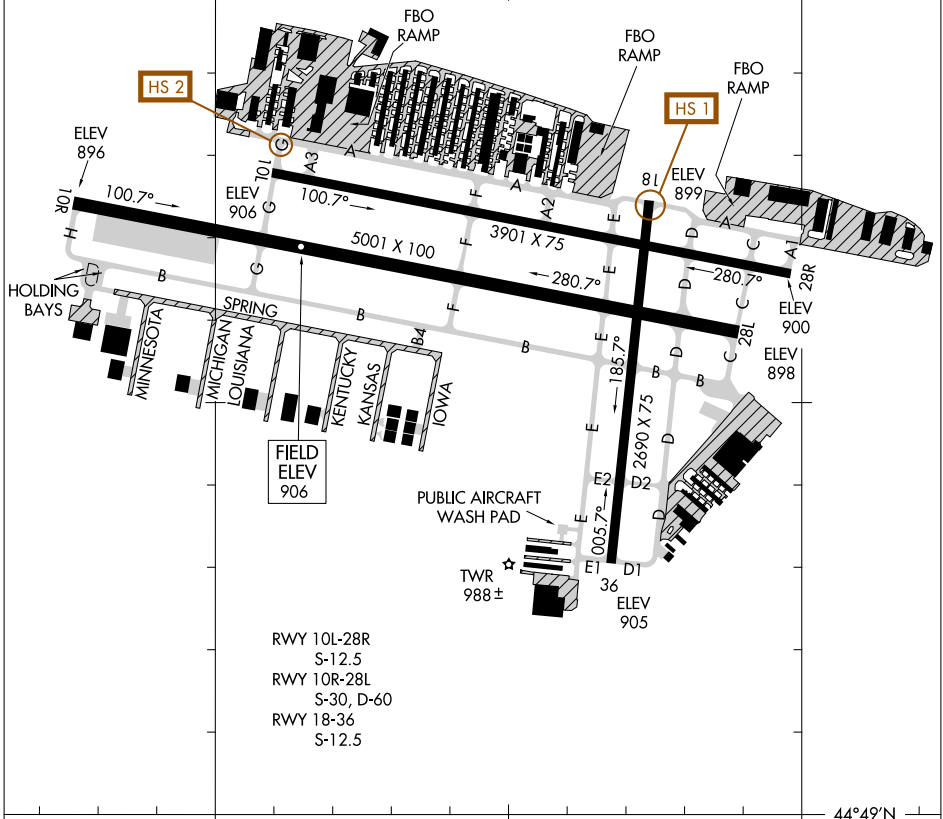

# AIRPORT DIAGRAM

AL-5094 (FAA)

FLYING CLOUD (FCM)  
MINNEAPOLIS, MINNESOTA

ATIS  
124.9  
FLYING CLOUD TOWER ★  
119.15  
GND CON  
121.7  
CLNC DEL  
121.7 (When Tower Closed)

44°50'N

NC-1, 08 AUG 2024 to 05 SEP 2024

NC-1, 08 AUG 2024 to 05 SEP 2024

RWY 10L-28R  
S-12.5  
RWY 10R-28L  
S-30, D-60  
RWY 18-36  
S-12.5

44°49'N

CAUTION: BE ALERT TO RUNWAY CROSSING CLEARANCES.  
READBACK OF ALL RUNWAY HOLDING INSTRUCTIONS IS REQUIRED.

93°28'W

93°27'W