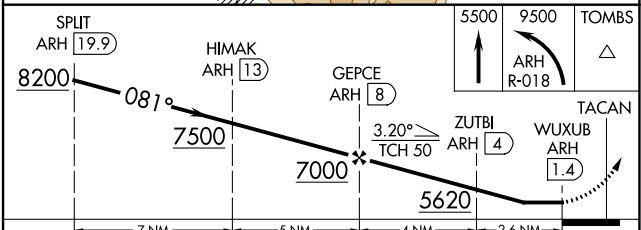

TACAN ARH Chan 53 (111.6)	APP CRS 081°	Rwy Idg 12001 TDZE 4719 Apt Elev 4719

TACAN RWY 8

SIERRA VISTA MUNI-LIBBY AAF (FHU)

ASR/PAR	Circling NA south of Rws 8 and 30.	MISSED APPROACH: Climb to 5500 then climbing left turn to 9500 on ARH R-018 to TOMBS INT/DUG 36 DME and hold.

ATIS 134.75 263.025	LIBBY AAF GCA* 127.05 254.35	LIBBY TOWER* 124.95 (CTAF) 284.75	GND CON 121.7 268.7	UNICOM 122.95

CATEGORY	A	B	C	D	E
S-8	5260-1 541 (600-1)	5260-1½ 541 (600-1½)	5260-1¾ 541 (600-1¾)	5260-2 541 (600-2)	5260-2 541 (600-2)
CIRCLING	5260-1 541 (600-1)	5260-1½ 541 (600-1½)	5280-2 561 (600-2)		

SW-4, 25 FEB 2021 to 25 MAR 2021

SW-4, 25 FEB 2021 to 25 MAR 2021