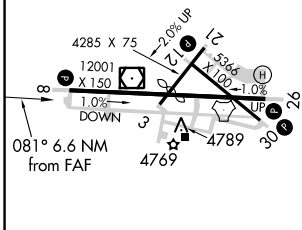

|                                 |                 |  |
|---------------------------------|-----------------|--|
| TACAN ARH<br>Chan 53<br>(111.6) | APP CRS<br>081° | Rwy Idg<br>12001<br>TDZE<br>4719<br>Apt Elev<br>4719 |
|---------------------------------|-----------------|--|

# TACAN RWY 8

SIERRA VISTA MUNI-LIBBY AAF (FHU)

|                |   |  |
|----------------|---|--|
| <p>ASR/PAR</p> | <p>Circling NA south of Rws 8 and 30.</p> | <p>MISSED APPROACH: Climb to 5500 then climbing left turn to 9500 on ARH R-018 to TOMBS INT/DUG 36 DME and hold.</p> |
|----------------|---|--|

| CATEGORY | A                  | B                    | C                    | D                  | E                  |
|----------|--------------------|----------------------|----------------------|--------------------|--------------------|
| S-8      | 5260-1 541 (600-1) | 5260-1½ 541 (600-1½) | 5260-1¾ 541 (600-1¾) | 5260-2 541 (600-2) | 5260-2 541 (600-2) |
| CIRCLING | 5260-1 541 (600-1) | 5260-1½ 541 (600-1½) | 5280-2 561 (600-2)   |                    |                    |