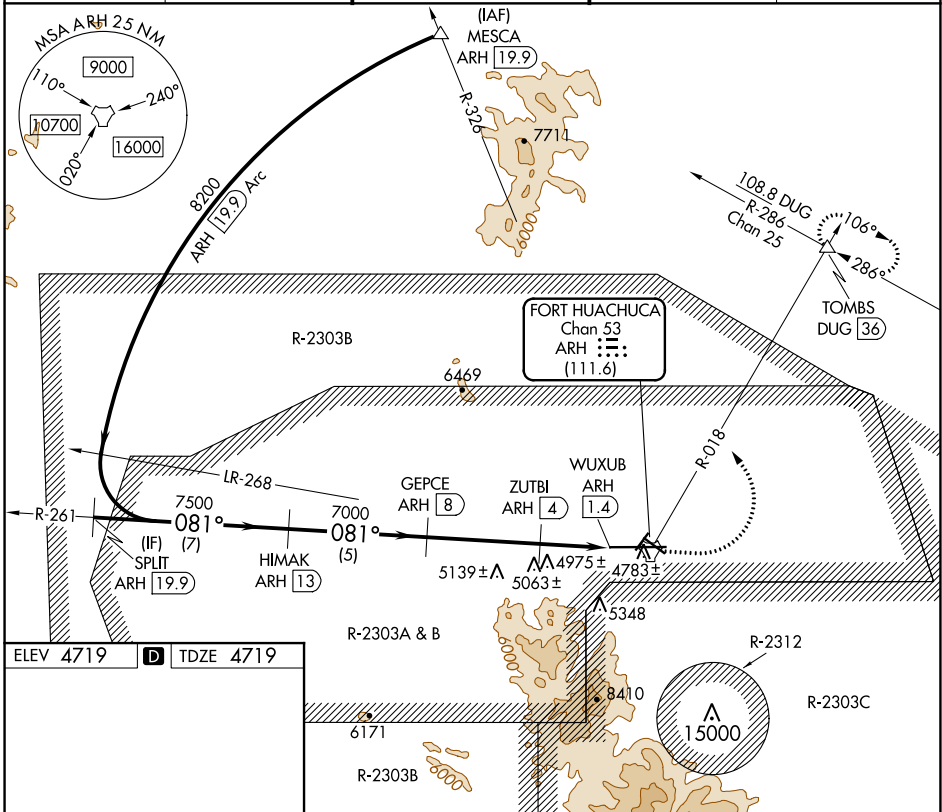

|                                 |                 |  |
|---------------------------------|-----------------|--|
| TACAN ARH<br>Chan 53<br>(111.6) | APP CRS<br>081° | Rwy Idg<br>12001<br>TDZE<br>4719<br>Apt Elev<br>4719 |
|---------------------------------|-----------------|--|

# TACAN RWY 8

SIERRA VISTA MUNI-LIBBY AAF (FHU)

|                |   |  |
|----------------|---|--|
| <p>ASR/PAR</p> | <p>Circling NA south of Rws 8 and 30.</p> | <p>MISSED APPROACH: Climb to 5500 then climbing left turn to 9500 on ARH R-018 to TOMBS INT/DUG 36 DME and hold.</p> |
|----------------|---|--|

| CATEGORY | A                  | B                    | C                    | D                  | E                  |
|----------|--------------------|----------------------|----------------------|--------------------|--------------------|
| S-8      | 5260-1 541 (600-1) | 5260-1½ 541 (600-1½) | 5260-1¾ 541 (600-1¾) | 5260-2 541 (600-2) | 5260-2 541 (600-2) |
| CIRCLING | 5260-1 541 (600-1) | 5260-1½ 541 (600-1½) | 5280-2 561 (600-2)   |                    |                    |

SW-4, 25 FEB 2021 to 25 MAR 2021

SW-4, 25 FEB 2021 to 25 MAR 2021