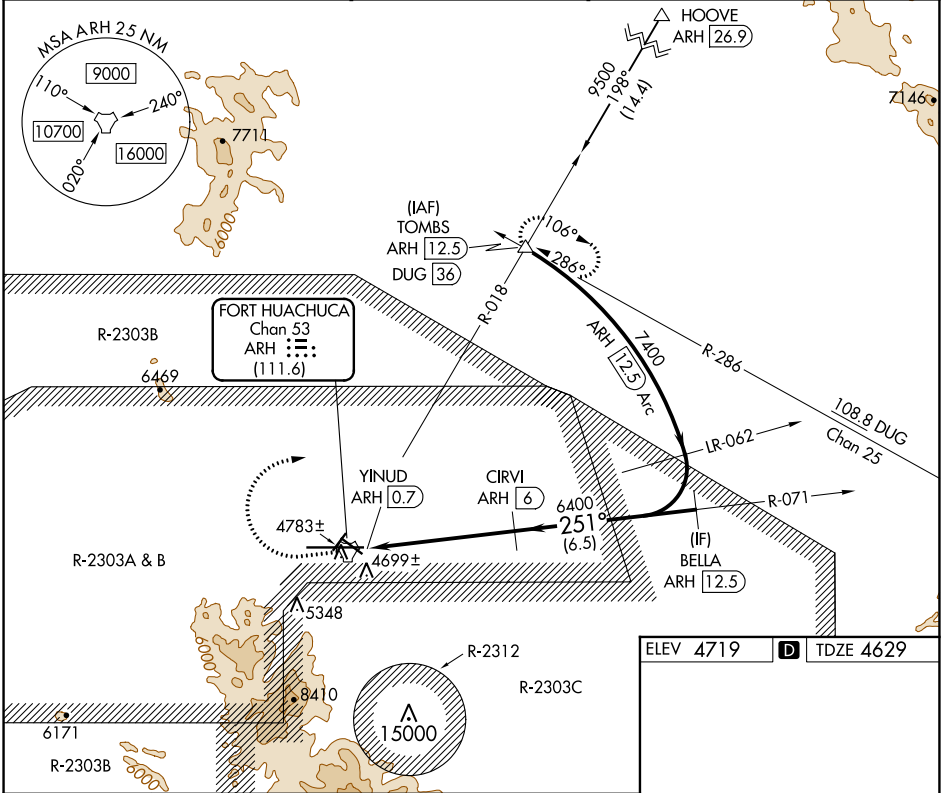

TACAN ARH Chan 53 (111.6)	APP CRS 251°	Rwy Idg 12001 TDZE 4629 Apt Elev 4719
---	------------------------	--

TACAN RWY 26

SIERRA VISTA MUNI-LIBBY AAF (FHU)

<p>Circling NA south of Rwy 8 and 30. ASR/PAR</p>	<p>MISSED APPROACH: Climb to 5300 then climbing right turn to 9500 on ARH R-018 to TOMBS INT/DUG 36 DME and hold.</p>
---	---

<p>ATIS 134.75 263.025</p>	<p>LIBBY AAF GCA★ 127.05 254.35</p>	<p>LIBBY TOWER★ 124.95 (CTAF) 284.75</p>	<p>GND CON 121.7 268.7</p>	<p>UNICOM 122.95</p>
---------------------------------------	--	---	---------------------------------------	---------------------------------

CATEGORY	A	B	C	D	E
S-26	5100-1 471 (400-1)	471 (400-1)	5100-1¼ 471 (400-1¼)	5100-1½ 471 (400-1½)	5100-1¾ 471 (400-1¾)
CIRCLING	5160-1 441 (500-1)	5180-1 461 (500-1)	5180-1½ 461 (500-1½)	5280-2	561 (600-2)

ELEV 4719	TDZE 4629
<p>HIRL Rwy 8-26 MIRL Rwy 3-21 and 12-30</p>	

SW-4, 25 FEB 2021 to 25 MAR 2021

SW-4, 25 FEB 2021 to 25 MAR 2021