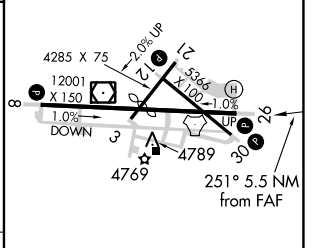

TACAN ARH Chan 53 (111.6)	APP CRS 251°	Rwy Idg 12001 TDZE 4629 Apt Elev 4719
---	------------------------	--

TACAN RWY 26

SIERRA VISTA MUNI-LIBBY AAF (FHU)

<p>Circling NA south of Rwy 8 and 30. ASR/PAR</p>	<p>MISSED APPROACH: Climb to 5300 then climbing right turn to 9500 on ARH R-018 to TOMBS INT/DUG 36 DME and hold.</p>
---	---

CATEGORY	A	B	C	D	E
S-26	5100-1 471 (400-1)	471 (400-1)	5100-1¼ 471 (400-1¼)	5100-1½ 471 (400-1½)	5100-1¾ 471 (400-1¾)
CIRCLING	5160-1 441 (500-1)	5180-1 461 (500-1)	5180-1½ 461 (500-1½)	5280-2	561 (600-2)