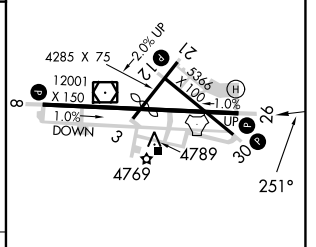

TACAN ARH Chan 53 (111.6)	APP CRS 251°	Rwy Idg 12001 TDZE 4629 Apt Elev 4719
---	------------------------	--

TACAN RWY 26

SIERRA VISTA MUNI-LIBBY AAF (FHU)

<p>Circling NA south of Rws 8 and 30.</p>	<p>MISSED APPROACH: Climb to 5300 then climbing right turn to 9500 on ARH R-018 to TOMBS INT/DUG 36 DME and hold.</p>
---	---

SW-4, 31 OCT 2024 to 28 NOV 2024

SW-4, 31 OCT 2024 to 28 NOV 2024

ELEV 4719	D	TDZE 4629
------------------	----------	------------------

CATEGORY	A	B	C	D	E
S-26	5100-1 471 (400-1)	471 (400-1)	5100-1¼ 471 (400-1¼)	5100-1½ 471 (400-1½)	5100-1¾ 471 (400-1¾)
CIRCLING	5160-1 441 (500-1)	5180-1 461 (500-1)	5180-1½ 461 (500-1½)	5280-2	561 (600-2)