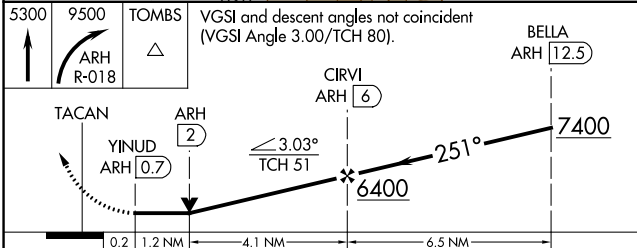

TACAN ARH Chan 53 (111.6)	APP CRS 251°	Rwy Idg 12001 TDZE 4629 Apt Elev 4719

TACAN RWY 26

SIERRA VISTA MUNI-LIBBY AAF (FHU)

Circling NA south of Rwy 8 and 30. ASR/PAR	MISSED APPROACH: Climb to 5300 then climbing right turn to 9500 on ARH R-018 to TOMBS INT/DUG 36 DME and hold.

ATIS 134.75 263.025	LIBBY AAF GCA★ 127.05 254.35	LIBBY TOWER★ 124.95 (CTAF) 284.75	GND CON 121.7 268.7	UNICOM 122.95

CATEGORY	A	B	C	D	E
S-26	5100-1 471 (400-1)	471 (400-1)	5100-1¼ 471 (400-1¼)	5100-1½ 471 (400-1½)	5100-1¾ 471 (400-1¾)
CIRCLING	5160-1 441 (500-1)	5180-1 461 (500-1)	5180-1½ 461 (500-1½)	5280-2	561 (600-2)

ELEV 4719	TDZE 4629
HIRL Rwy 8-26 MIRL Rwy 3-21 and 12-30	

SW-4, 25 FEB 2021 to 25 MAR 2021

SW-4, 25 FEB 2021 to 25 MAR 2021