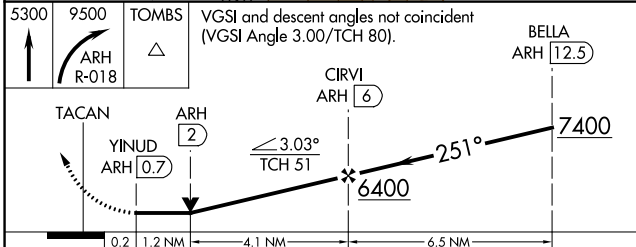

TACAN ARH Chan 53 (111.6)	APP CRS 251°	Rwy Idg 12001 TDZE 4629 Apt Elev 4719
---	------------------------	--

TACAN RWY 26

SIERRA VISTA MUNI-LIBBY AAF (FHU)

<p>Circling NA south of Rws 8 and 30.</p>	<p>MISSED APPROACH: Climb to 5300 then climbing right turn to 9500 on ARH R-018 to TOMBS INT/DUG 36 DME and hold.</p>
---	---

SW-4, 31 OCT 2024 to 28 NOV 2024

SW-4, 31 OCT 2024 to 28 NOV 2024

ELEV 4719	D	TDZE 4629
------------------	----------	------------------

CATEGORY	A	B	C	D	E
S-26	5100-1 471 (400-1)	471 (400-1)	5100-1¼ 471 (400-1¼)	5100-1½ 471 (400-1½)	5100-1¾ 471 (400-1¾)
CIRCLING	5160-1 441 (500-1)	5180-1 461 (500-1)	5180-1½ 461 (500-1½)	5280-2	561 (600-2)