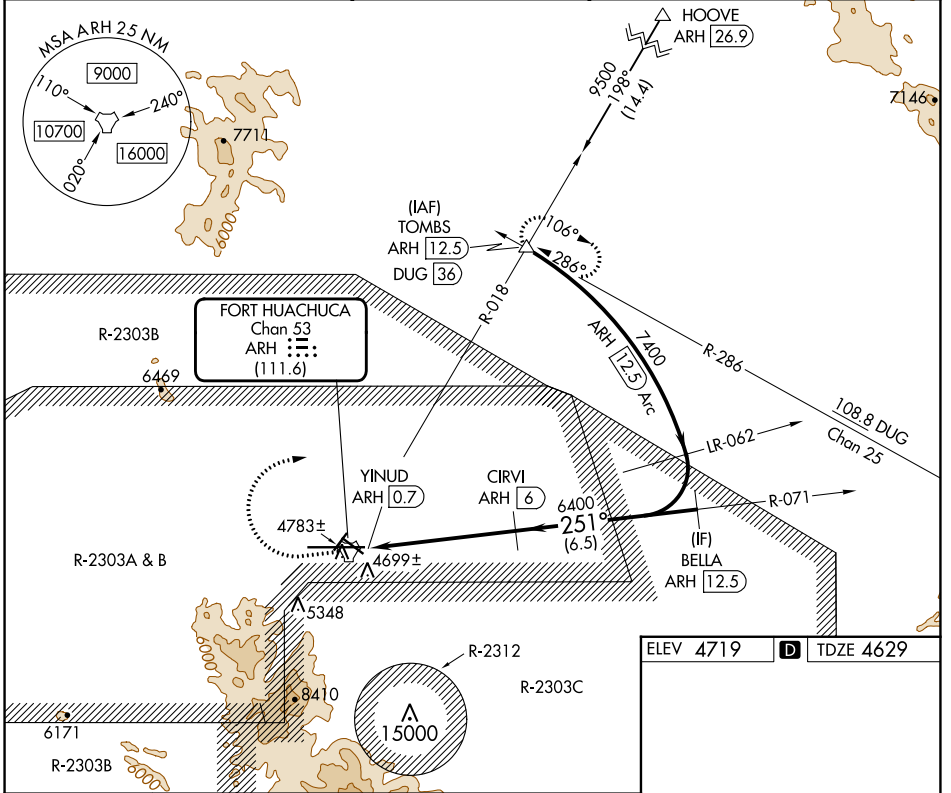

TACAN ARH Chan 53 (111.6)	APP CRS 251°	Rwy Idg 12001 TDZE 4629 Apt Elev 4719
---	------------------------	--

TACAN RWY 26

SIERRA VISTA MUNI-LIBBY AAF (FHU)

<p>Circling NA south of Rws 8 and 30.</p>	<p>MISSED APPROACH: Climb to 5300 then climbing right turn to 9500 on ARH R-018 to TOMBS INT/DUG 36 DME and hold.</p>
---	---

<p>ATIS 134.75 263.025</p>	<p>LIBBY AAF GCA★ 127.05 254.25</p>	<p>LIBBY TOWER★ 124.95 (CTAF) 284.75</p>	<p>GND CON 121.7 268.7</p>	<p>UNICOM 122.95</p>
---------------------------------------	--	---	---------------------------------------	---------------------------------

SW-4, 31 OCT 2024 to 28 NOV 2024

SW-4, 31 OCT 2024 to 28 NOV 2024

ELEV 4719	D	TDZE 4629
------------------	----------	------------------

CATEGORY	A	B	C	D	E
S-26	5100-1 471 (400-1)	471 (400-1)	5100-1¼ 471 (400-1¼)	5100-1½ 471 (400-1½)	5100-1¾ 471 (400-1¾)
CIRCLING	5160-1 441 (500-1)	5180-1 461 (500-1)	5180-1½ 461 (500-1½)	5280-2	561 (600-2)

HIRL Rwy 8-26
MIRL Rws 3-21 and 12-30