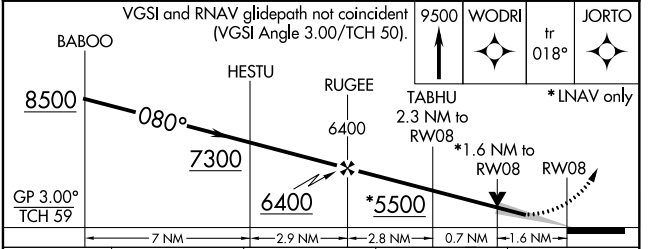

CATEGORY	A	B	C	D
LPV DA		4919-¾	200 (200-¾)	
LNAV/VNAV DA		5059-1½	340 (400-1½)	
LNAV MDA	5280-1	561 (600-1)	5280-1½	561 (600-1½)
CIRCLING	5280-1	561 (600-1)	5280-1½	5280-2 561 (600-2)

SW-4, 25 FEB 2021 to 25 MAR 2021

SW-4, 25 FEB 2021 to 25 MAR 2021