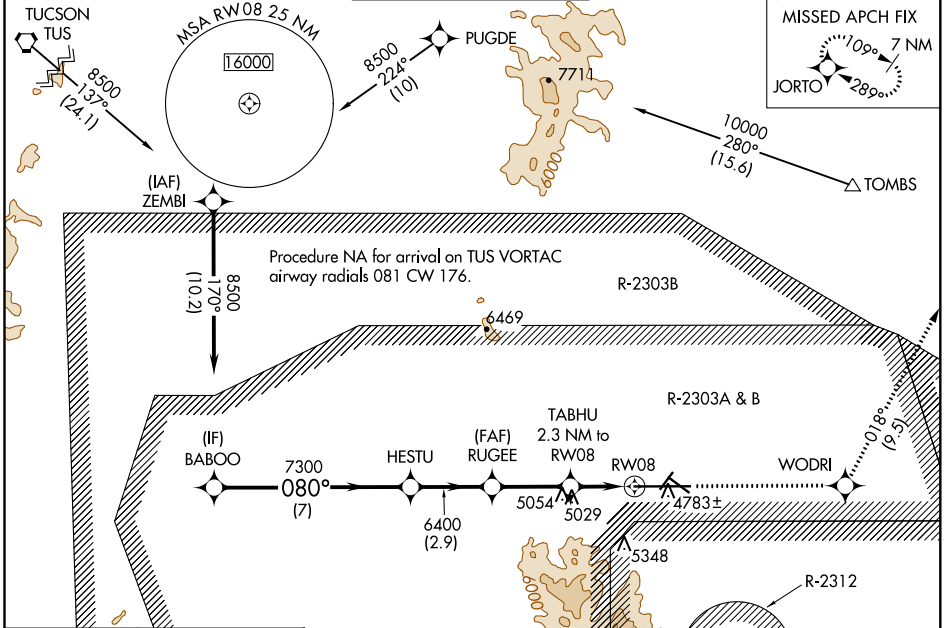

WAAS CH <b>82123</b> <b>W08A</b>	APP CRS <b>080°</b>	Rwy Idg <b>12001</b> TDZE <b>4719</b> Apt Elev <b>4719</b>
--	------------------------	--

# RNAV (GPS) RWY 8

SIERRA VISTA MUNI-LIBBY AAF (FHU)

RNP APCH. 		MISSED APPROACH: Climb to 9500 direct WODRI and on track 018° to JORTO and hold, continue climb-in-hold to 9500.	
ATIS <b>134.75 263.025</b>	LIBBY AAF GCA* <b>127.05 254.35</b>	LIBBY TOWER* <b>124.95 (CTAF) 284.75</b>	UNICOM <b>122.95</b>

ELEV 4719	<b>D</b>	TDZE 4719
-----------	----------	-----------

CATEGORY	A	B	C	D
LPV DA		4919-¾	200 (200-¾)	
LNAV/VNAV DA		5059-1½	340 (400-1½)	
LNAV MDA	5280-1	561 (600-1)	5280-1½	561 (600-1½)
CIRCLING	5280-1	561 (600-1)	5280-1½	5280-2 561 (600-2)

SW-4, 25 FEB 2021 to 25 MAR 2021

SW-4, 25 FEB 2021 to 25 MAR 2021