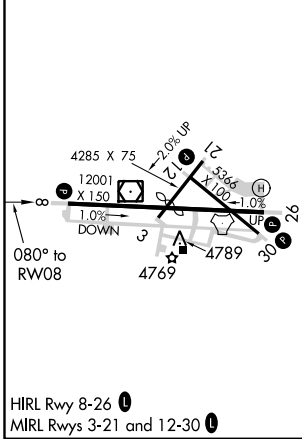

CATEGORY	A	B	C	D
LPV DA		4919-¾	200 (200-¾)	
LNAV/VNAV DA		5059-1½	340 (400-1½)	
LNAV MDA	5280-1	561 (600-1)	5280-1½	561 (600-1½)
CIRCLING	5280-1	561 (600-1)	5280-1½	5280-2 561 (600-2)

SW-4, 25 FEB 2021 to 25 MAR 2021

SW-4, 25 FEB 2021 to 25 MAR 2021