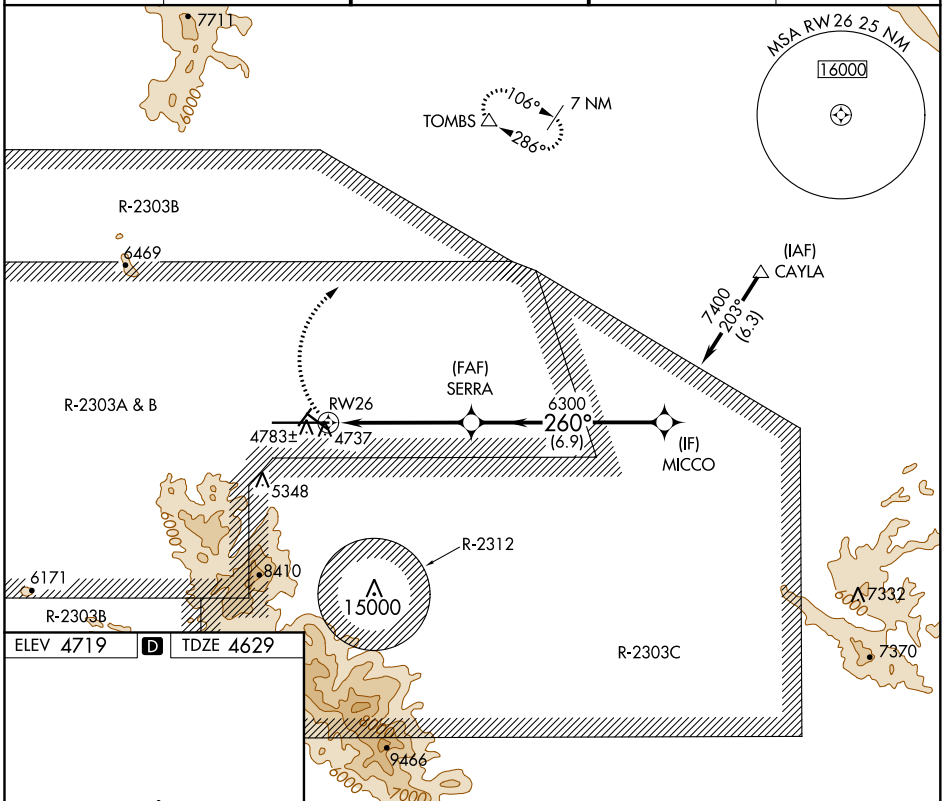

APP CRS	Rwy Idg	12001
260°	TDZE	4629
	Apt Elev	4719

RNAV (GPS) RWY 26

SIERRA VISTA MUNI-LIBBY AAF (FHU)

RNP APCH.		LIBBY TOWER* 124.95 (CTAF) 284.75		GND CON 121.7 268.7	UNICOM 122.95
MISSED APPROACH: Climbing right turn to 9500 direct TOMBS and hold, continue climb-in-hold to 9500.					
Circling NA south of runways 8 and 30.					
ASR/PAR	ATIS 134.75 263.025	LIBBY AAF GCA* 127.05 254.35			

CATEGORY	A	B	C	D
LN AV MDA	5040-1	411 (400-1)	5040-1¼	411 (400-1¼)
CIRCLING	5160-1 441 (500-1)	5180-1 461 (500-1)	5180-1½ 461 (500-1½)	5280-2 561 (600-2)

SW-4, 25 FEB 2021 to 25 MAR 2021

SW-4, 25 FEB 2021 to 25 MAR 2021