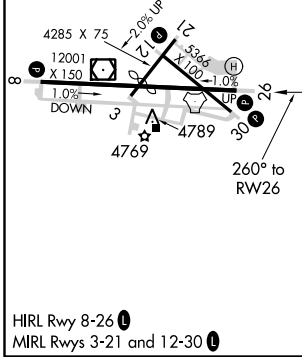

APP CRS	Rwy Idg	12001
260°	TDZE	4629
	Apt Elev	4719

RNAV (GPS) RWY 26

SIERRA VISTA MUNI-LIBBY AAF (FHU)

RNP APCH.		LIBBY TOWER* 124.95 (CTAF) 284.75		GND CON 121.7 268.7	UNICOM 122.95
MISSED APPROACH: Climbing right turn to 9500 direct TOMBS and hold, continue climb-in-hold to 9500.					
Circling NA south of runways 8 and 30.					
ASR/PAR	ATIS 134.75 263.025	LIBBY AAF GCA* 127.05 254.35			

CATEGORY	A	B	C	D
LN AV MDA	5040-1	411 (400-1)	5040-1¼	411 (400-1¼)
CIRCLING	5160-1 441 (500-1)	5180-1 461 (500-1)	5180-1½ 461 (500-1½)	5280-2 561 (600-2)

SW-4, 25 FEB 2021 to 25 MAR 2021

SW-4, 25 FEB 2021 to 25 MAR 2021