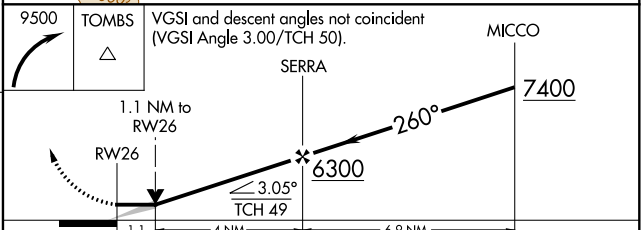

APP CRS	Rwy Idg	12001
260°	TDZE	4629
	Apt Elev	4719

RNAV (GPS) RWY 26

SIERRA VISTA MUNI-LIBBY AAF (FHU)

RNP APCH.		LIBBY TOWER* 124.95 (CTAF) 284.75		GND CON 121.7 268.7	UNICOM 122.95
MISSED APPROACH: Climbing right turn to 9500 direct TOMBS and hold, continue climb-in-hold to 9500.					
Circling NA south of runways 8 and 30.					
ASR/PAR	ATIS 134.75 263.025	LIBBY AAF GCA* 127.05 254.35			

CATEGORY	A	B	C	D
LN AV MDA	5040-1	411 (400-1)	5040-1¼	411 (400-1¼)
CIRCLING	5160-1 441 (500-1)	5180-1 461 (500-1)	5180-1½ 461 (500-1½)	5280-2 561 (600-2)

SW-4, 25 FEB 2021 to 25 MAR 2021

SW-4, 25 FEB 2021 to 25 MAR 2021