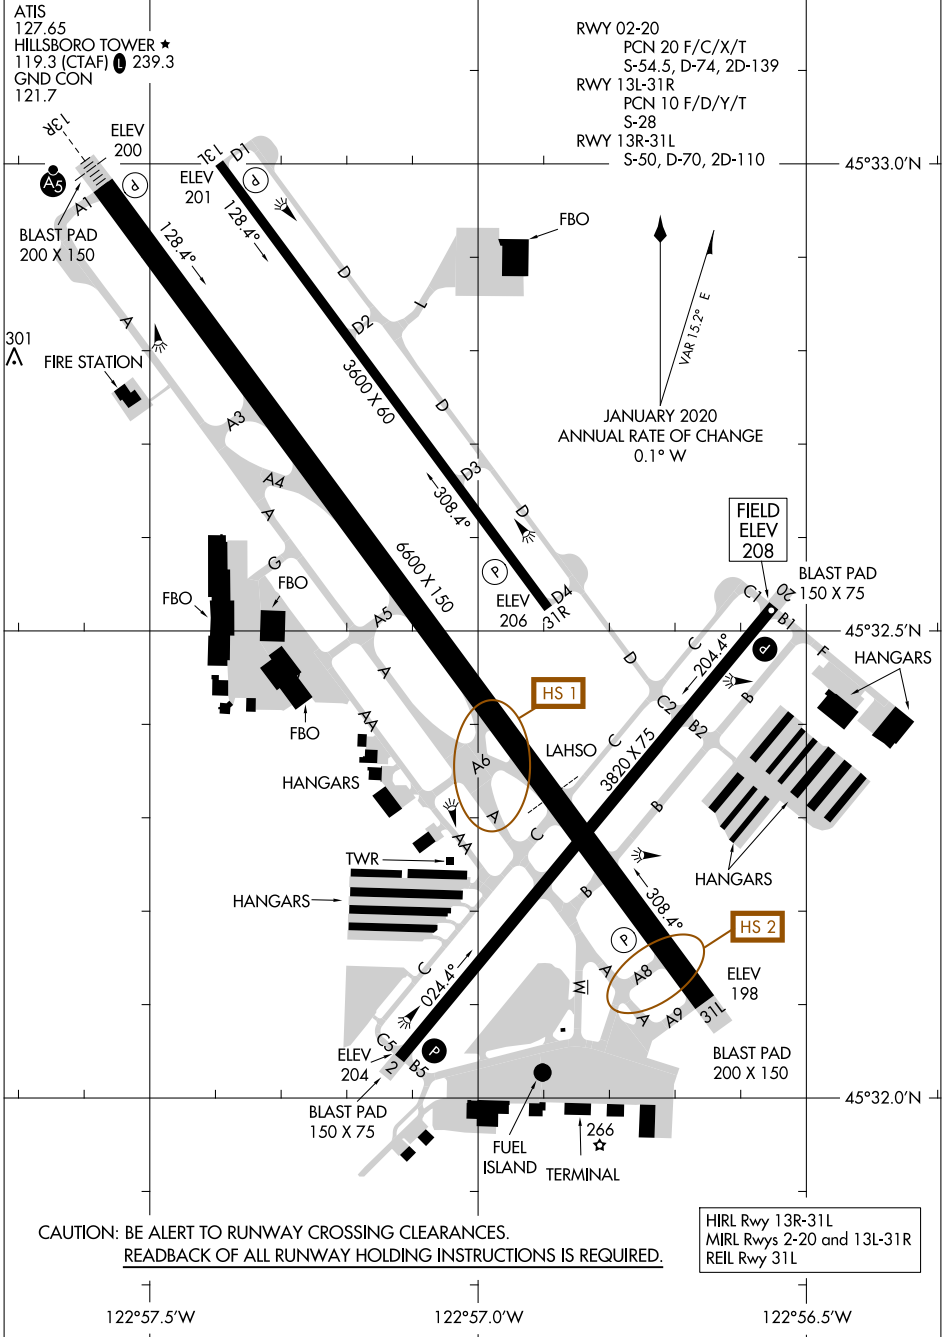

23334

# AIRPORT DIAGRAM

AL-5063 (FAA)

PORTLAND-HILLSBORO (HIO)  
PORTLAND, OREGON

NW-1, 31 OCT 2024 to 28 NOV 2024

NW-1, 31 OCT 2024 to 28 NOV 2024

# AIRPORT DIAGRAM

23334

PORTLAND, OREGON  
PORTLAND-HILLSBORO (HIO)