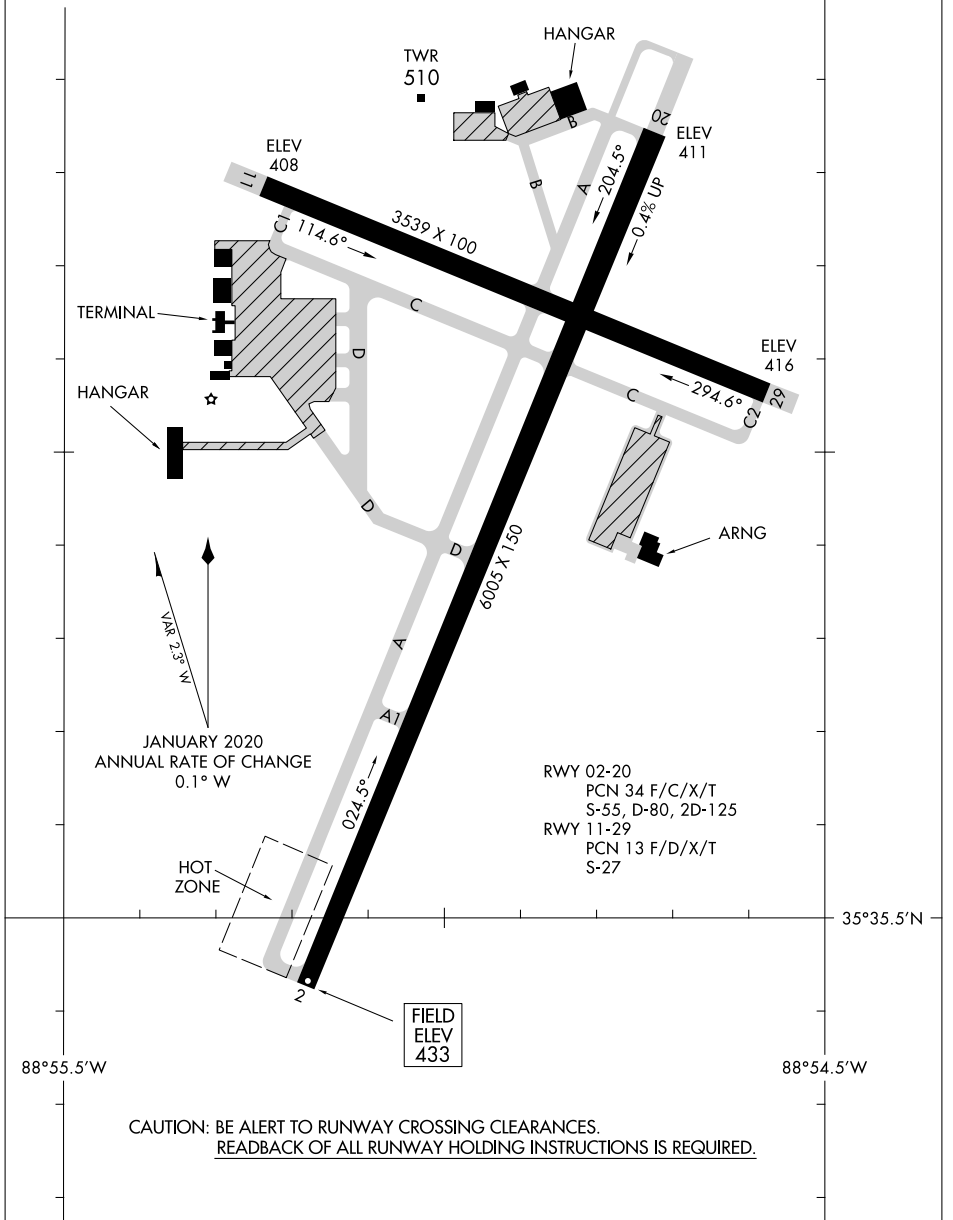

24081

AIRPORT DIAGRAM

AL-5062 (FAA)

MC KELLAR-SIPES RGNL (MKL)
JACKSON, TENNESSEE

ASOS
119.325
JACKSON TOWER ★
127.15 249.95
GND CON
120.9

35°36.5'N

SE-1, 03 OCT 2024 to 31 OCT 2024

SE-1, 03 OCT 2024 to 31 OCT 2024

35°35.5'N

88°55.5'W

88°54.5'W

CAUTION: BE ALERT TO RUNWAY CROSSING CLEARANCES.
READBACK OF ALL RUNWAY HOLDING INSTRUCTIONS IS REQUIRED.

AIRPORT DIAGRAM

24081

JACKSON, TENNESSEE
MC KELLAR-SIPES RGNL (MKL)