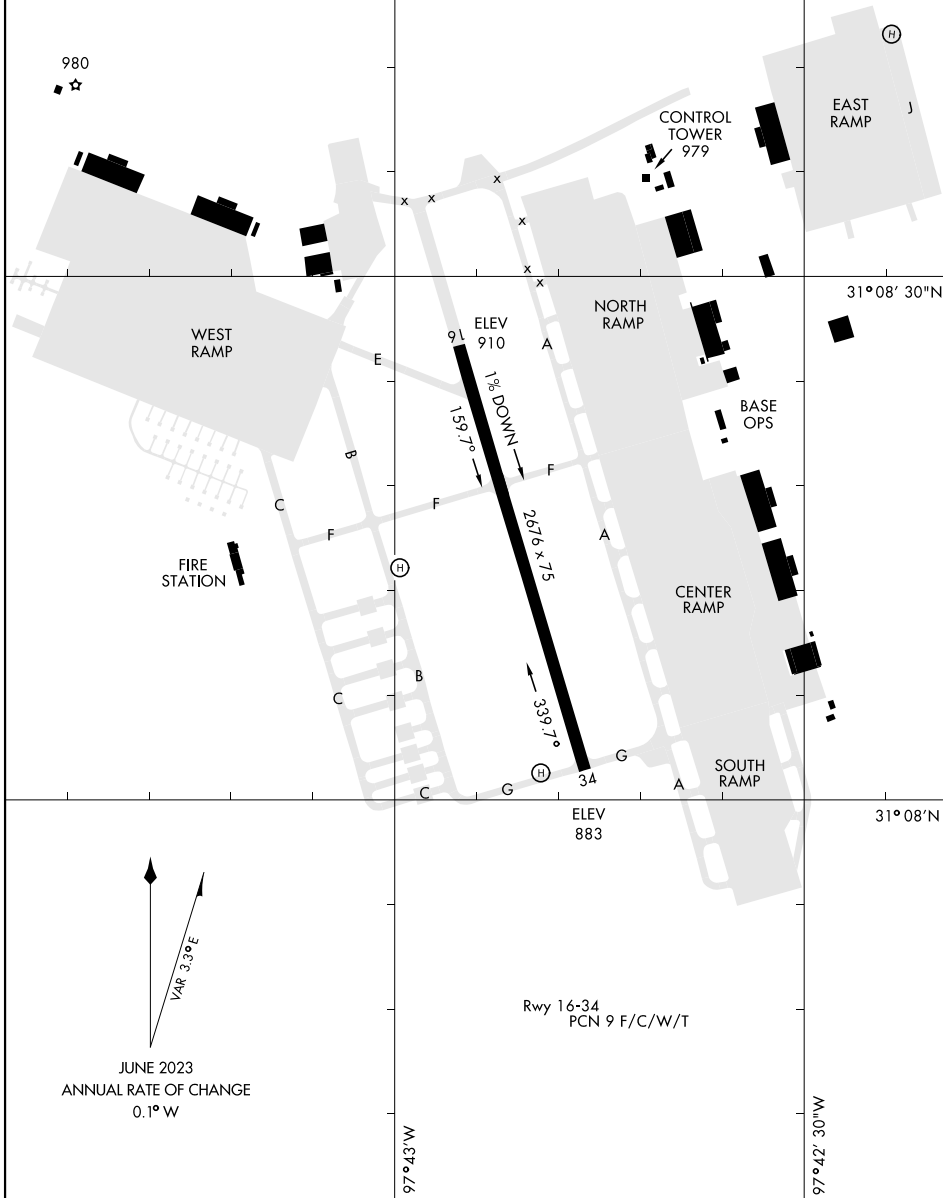

# AIRPORT DIAGRAM

ATIS ★ 138.6  
 TOWER ★ 119.65 269.45  
 GND CON 133.85 225.4  
 CLNC DEL 225.4

FIELD  
 ELEV  
 910

SC-3, 08 AUG 2024 to 05 SEP 2024

SC-3, 08 AUG 2024 to 05 SEP 2024

# AIRPORT DIAGRAM