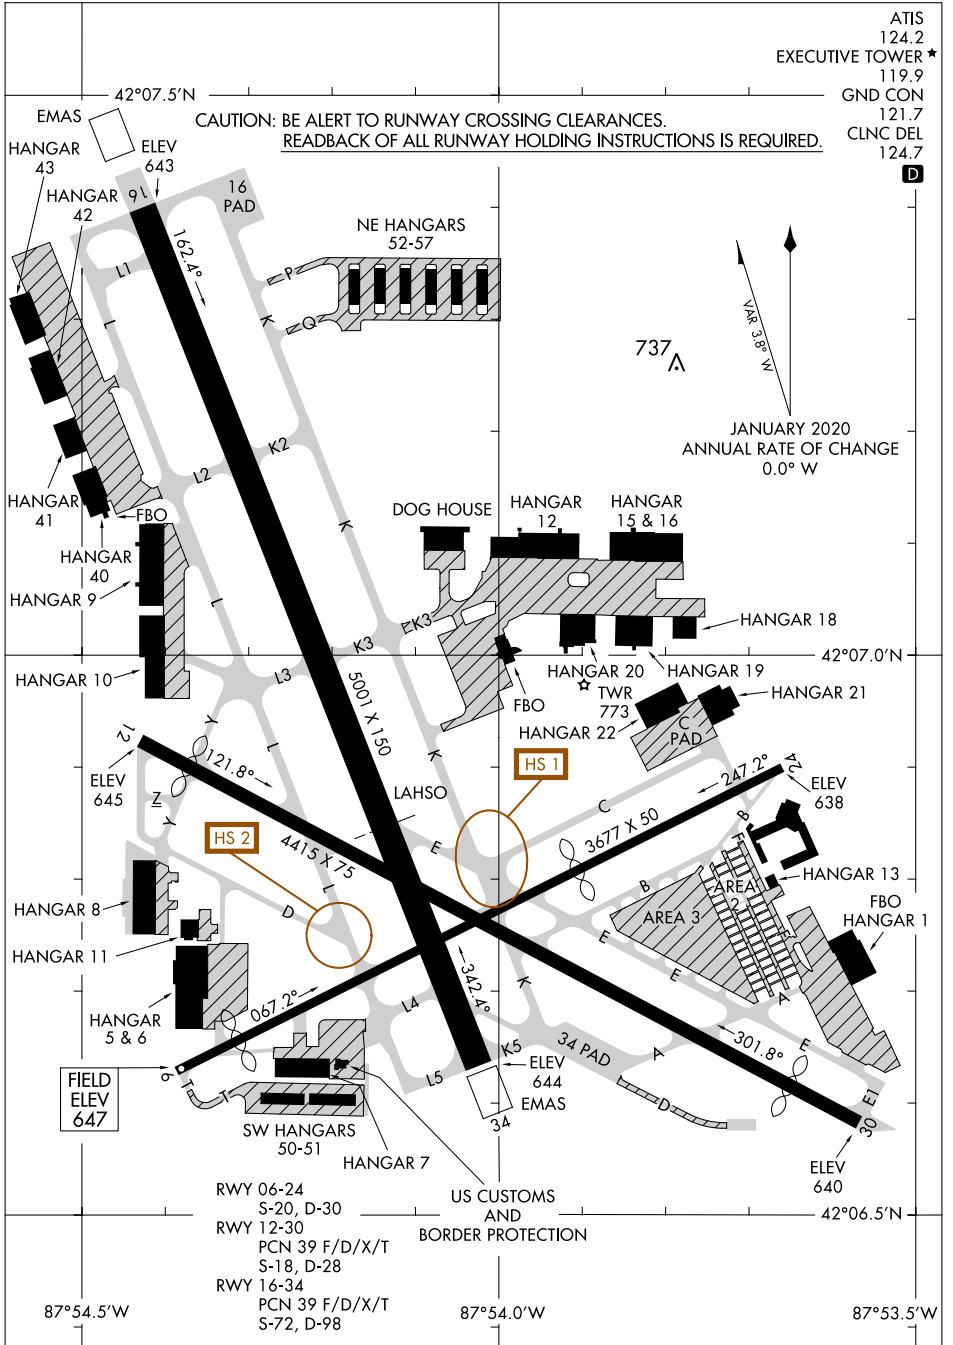

# AIRPORT DIAGRAM

AL-5028 (FAA) CHICAGO/PROSPECT HEIGHTS/WHEELING, ILLINOIS  
CHICAGO EXEC (PWK)

EC-3, 11 JUL 2024 to 08 AUG 2024

EC-3, 11 JUL 2024 to 08 AUG 2024

# AIRPORT DIAGRAM

CHICAGO/PROSPECT HEIGHTS/WHEELING, ILLINOIS  
CHICAGO EXEC (PWK)