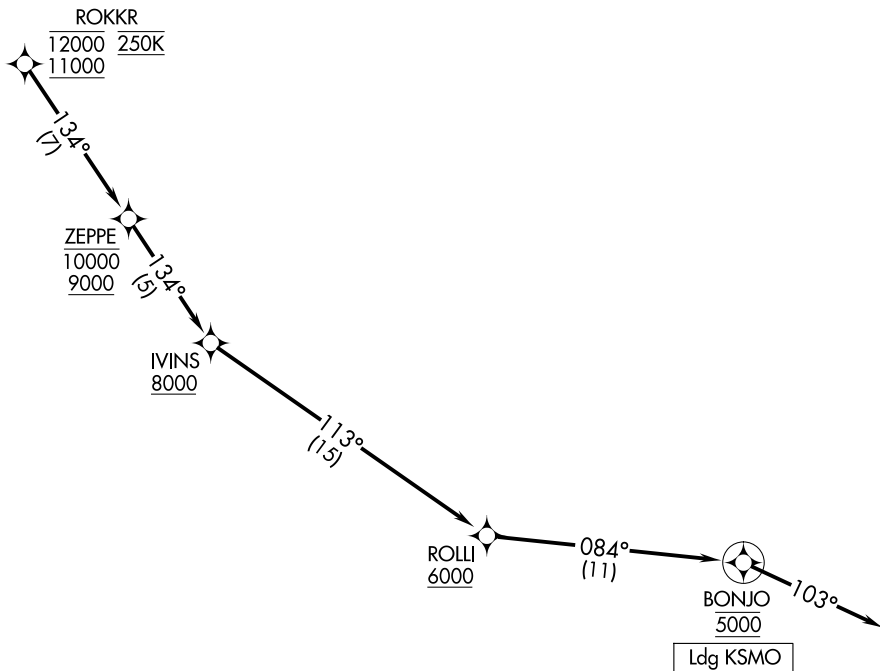

(ROKKR.BONJO3) 25051

AL-5023 (FAA)

SANTA MONICA MUNI (SMO)  
SANTA MONICA, CALIFORNIA

# BONJO THREE ARRIVAL (RNAV) Arrival Routes

RNAV 1 - DME/DME/IRU or GPS.

RADAR required.

SOCAL APP CON  
128.75 381.55  
ATIS  
119.15

SW-3, 20 FEB 2025 to 20 MAR 2025

SW-3, 20 FEB 2025 to 20 MAR 2025

NOTE: Chart not to scale.

## ARRIVAL ROUTE DESCRIPTION

From ROKKR on track 134° to cross ZEPPE between 9000 and 10000, then on track 134° to cross IVINS at or above 8000, then on track 113° to cross ROLLI at or above 6000, then on track 084° to cross BONJO at 5000, then on track 103°. Expect RADAR vectors to final approach course.

**BONJO THREE ARRIVAL (RNAV) Arrival Routes**  
(ROKKR.BONJO3) 20FEB25

SANTA MONICA, CALIFORNIA  
SANTA MONICA MUNI (SMO)