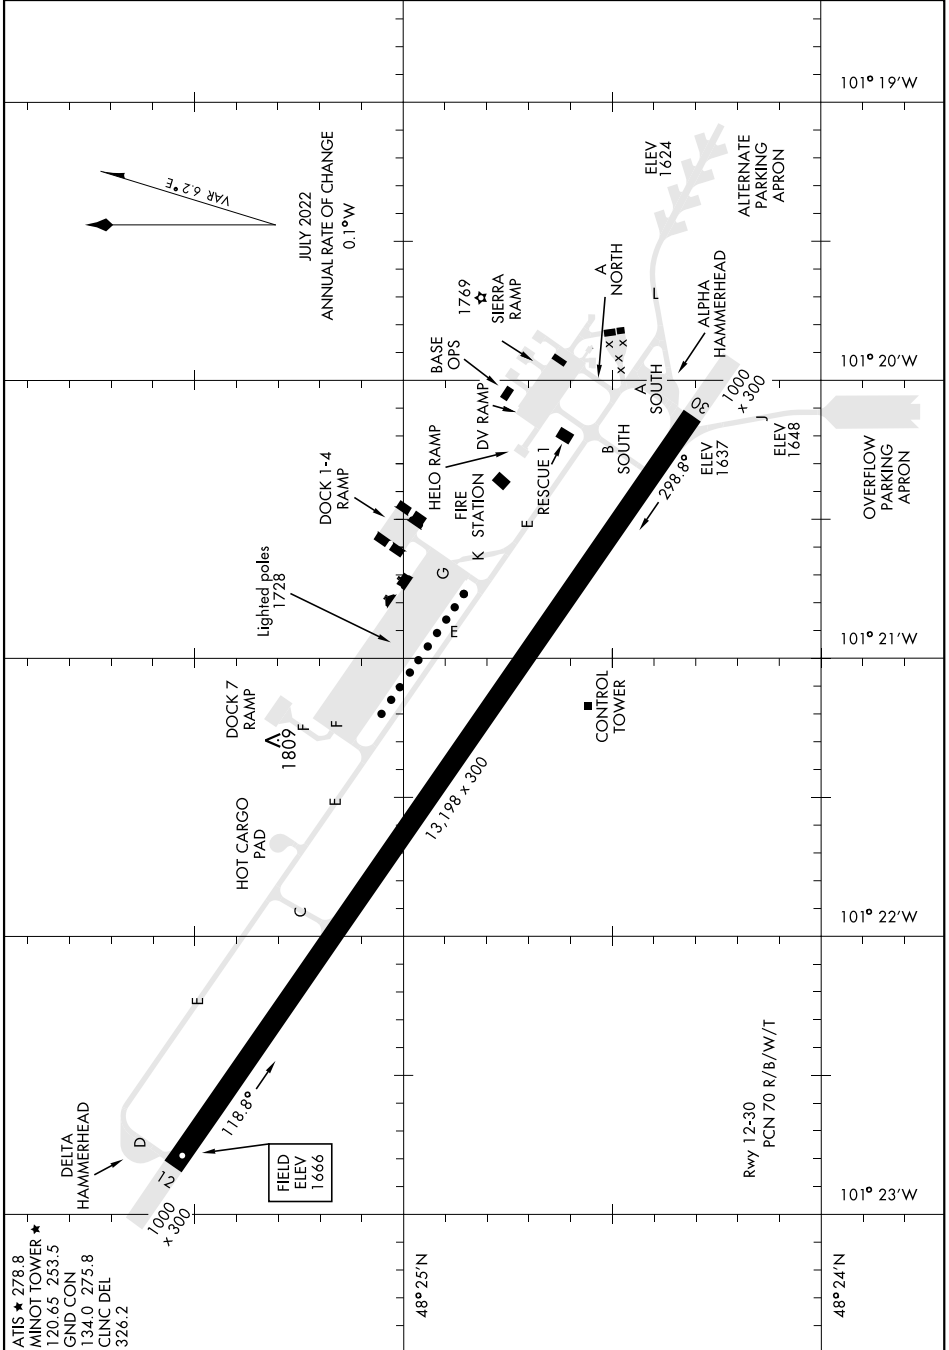

AIRPORT DIAGRAM

AL-5013 [USAF]

MINOT AFB (KMIB)

MINOT, NORTH DAKOTA

NC-1, 03 OCT 2024 to 31 OCT 2024

AIRPORT DIAGRAM

MINOT, NORTH DAKOTA

MINOT AFB (KMIB)

NC-1, 03 OCT 2024 to 31 OCT 2024

ATIS ★ 278.8
 MINOT TOWER ★
 120.65 253.5
 GND CONL
 134.0 275.8
 CLNC DEL
 326.2

Rwy 12-30
 PCN 70 R/B/W/T

FIELD
 ELEV
 1666

VAR 6.2° E
 JULY 2022
 ANNUAL RATE OF CHANGE
 0.1° W