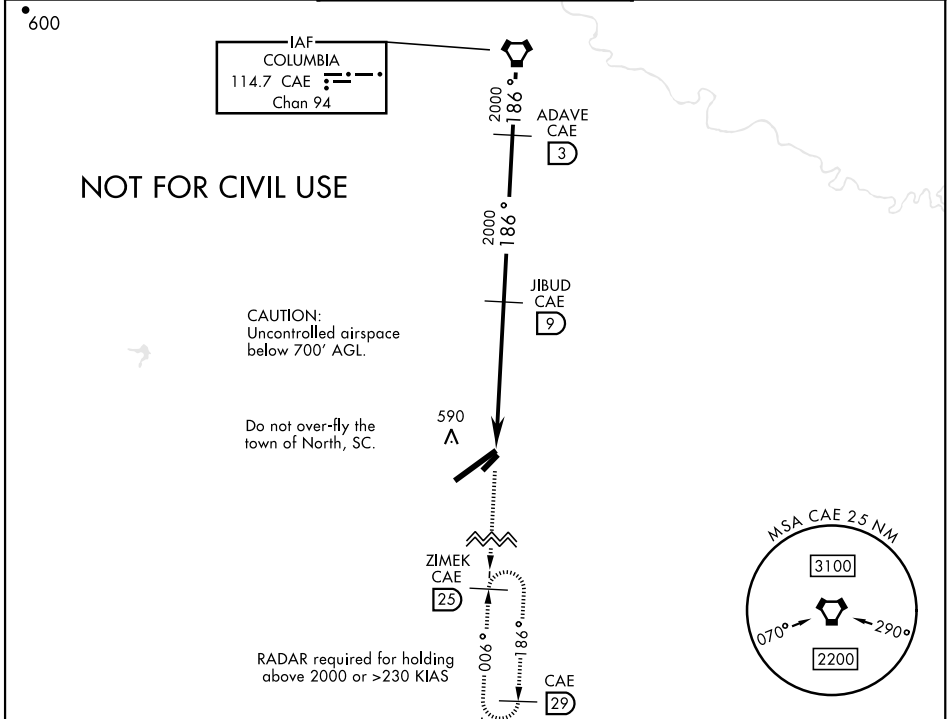

VORTAC CAE 114.70 Chan 94	APCH CRS 186°	Rwy ldg TDZE Arprt Elev N/A N/A 321
---	-------------------------	--

[USAF]

VOR or TACAN A

NORTH AF AUX (KXNO)

V *Circling NA to Assault Strip. MISSED APPROACH: Climb to 2000 via CAE VORTAC R-186 to ZIMEK and hold as published.

ASOS (KOGB) 118.525	LZ/DZ OPS FACILITY 120.475 0 235.775	COLUMBIA APP CON 124.15 338.2
-------------------------------	--	---

SE-2, 31 OCT 2024 to 28 NOV 2024

SE-2, 31 OCT 2024 to 28 NOV 2024

EMERG SAFE ALT 100 NM 4800

CATEGORY	A	B	C	D	E
C CIRCLING *	NOT AUTHORIZED		940-1¾ 619 (700-1¾)	1000-2¼ 679 (700-2¼)	1000-2½ 679 (700-2½)

HIRL Rwy 6-24 0

VOR or TACAN A