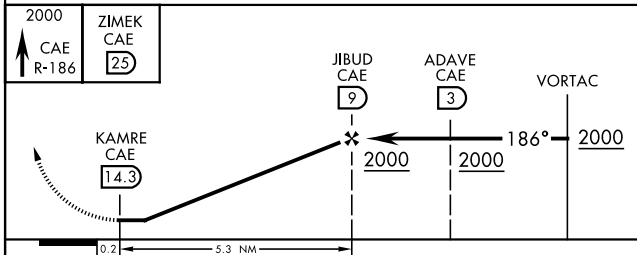

VORTAC CAE 114.70 Chan 94	APCH CRS 186°	Rwy ldg TDZE Arprt Elev N/A N/A 321
---	-------------------------	--

[USAF]

VOR or TACAN A

NORTH AF AUX (KXNO)

V *Circling NA to Assault Strip. MISSED APPROACH: Climb to 2000 via CAE VORTAC R-186 to ZIMEK and hold as published.

ASOS (KOGB) 118.525	LZ/DZ OPS FACILITY 120.475 0 235.775	COLUMBIA APP CON 124.15 338.2
-------------------------------	--	---

SE-2, 31 OCT 2024 to 28 NOV 2024

SE-2, 31 OCT 2024 to 28 NOV 2024

EMERG SAFE ALT 100 NM 4800

CATEGORY	A	B	C	D	E
C CIRCLING *	NOT AUTHORIZED		940-1¾ 619 (700-1¾)	1000-2¼ 679 (700-2¼)	1000-2½ 679 (700-2½)

HIRL Rwy 6-24 0

VOR or TACAN A