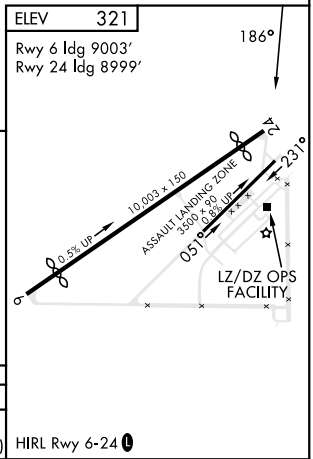

VORTAC CAE 114.70 Chan 94	APCH CRS 186°	Rwy ldg TDZE Arprt Elev N/A N/A 321
---	-------------------------	--

[USAF]

VOR or TACAN A

NORTH AF AUX (KXNO)

V *Circling NA to Assault Strip. MISSED APPROACH: Climb to 2000 via CAE VORTAC R-186 to ZIMEK and hold as published.

ASOS (KOGB) 118.525	LZ/DZ OPS FACILITY 120.475 0 235.775	COLUMBIA APP CON 124.15 338.2
-------------------------------	--	---

SE-2, 31 OCT 2024 to 28 NOV 2024

SE-2, 31 OCT 2024 to 28 NOV 2024

EMERG SAFE ALT 100 NM 4800

CATEGORY	A	B	C	D	E
C CIRCLING *	NOT AUTHORIZED		940-1¾ 619 (700-1¾)	1000-2¼ 679 (700-2¼)	1000-2½ 679 (700-2½)

HIRL Rwy 6-24 0

VOR or TACAN A