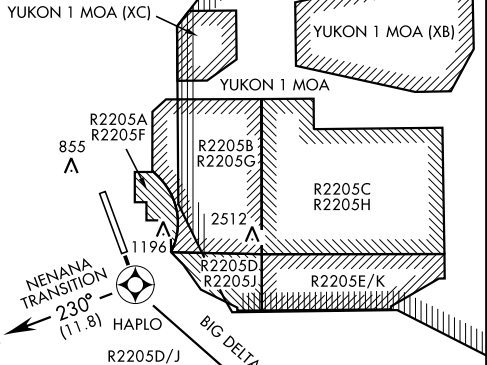

HAPLO THREE DEPARTURE (RNAV) (HAPLO3•HAPLO)

AL-1729 [USAF]

ATIS ★
119.9 273.5
GND CON
121.8 275.8
TOWER ★
127.2 352.05
FAIRBANKS DEP CON
127.1 251.1
CLNC DEL
343.7

DME/DME RNP -0.3 NA
RNAV-1

GPS REQUIRED
ATC RADAR REQUIRED
(for non-GPS equipped aircraft.)

TAKEOFF OBSTACLE NOTES:
Rwy 14, Trees 3607' from DER, 1377'
left of cntrln, 85' AGL/657' MSL.

DEPARTURE ROUTE DESCRIPTION

TAKEOFF RWY 14 (HAPLO3•HAPLO): Climb direct HAPLO, thence...

BIG DELTA TRANSITION (HAPLO3•BIG): Turn left, track 116° to BIG VORTAC.

NENANA TRANSITION (HAPLO3•ENN): Turn right, track 230° to PLYON then track 275° to CROUK, then track 244° to ENN VORTAC.

AK, 08 SEP 2022 to 03 NOV 2022

AK, 08 SEP 2022 to 03 NOV 2022