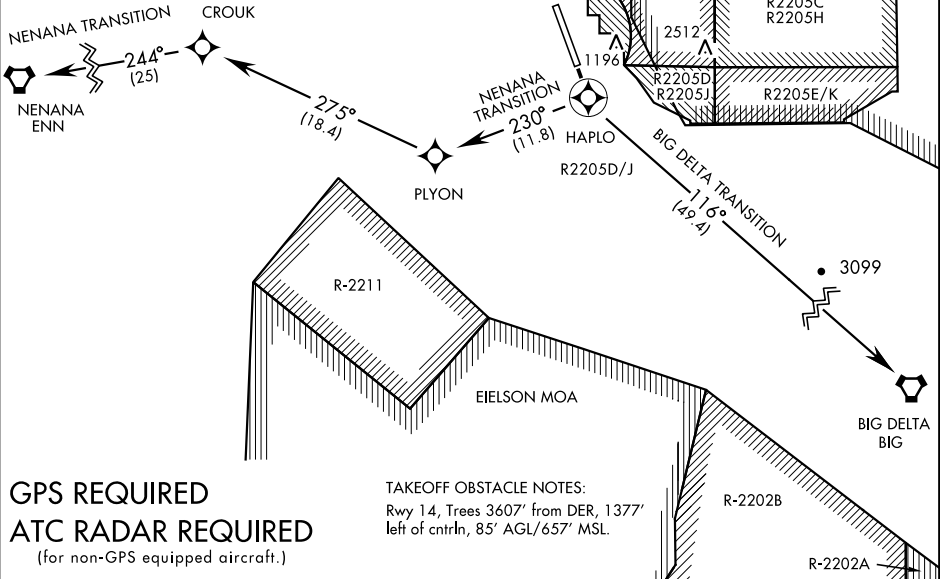

HAPLO THREE DEPARTURE (RNAV) (HAPLO3•HAPLO)

AL-1729 [USAF]

ATIS ★
119.9 273.5
GND CON
121.8 275.8
TOWER ★
127.2 352.05
FAIRBANKS DEP CON
127.1 251.1
CLNC DEL
343.7

DME/DME RNP -0.3 NA
RNAV-1

GPS REQUIRED
ATC RADAR REQUIRED
(for non-GPS equipped aircraft.)

TAKEOFF OBSTACLE NOTES:
Rwy 14, Trees 3607' from DER, 1377'
left of cntrln, 85' AGL/657' MSL.

DEPARTURE ROUTE DESCRIPTION

TAKEOFF RWY 14 (HAPLO3•HAPLO): Climb direct HAPLO, thence...

BIG DELTA TRANSITION (HAPLO3•BIG): Turn left, track 116° to BIG VORTAC.

NENANA TRANSITION (HAPLO3•ENN): Turn right, track 230° to PLYON then track 275° to CROUK, then track 244° to ENN VORTAC.

AK, 08 SEP 2022 to 03 NOV 2022

AK, 08 SEP 2022 to 03 NOV 2022