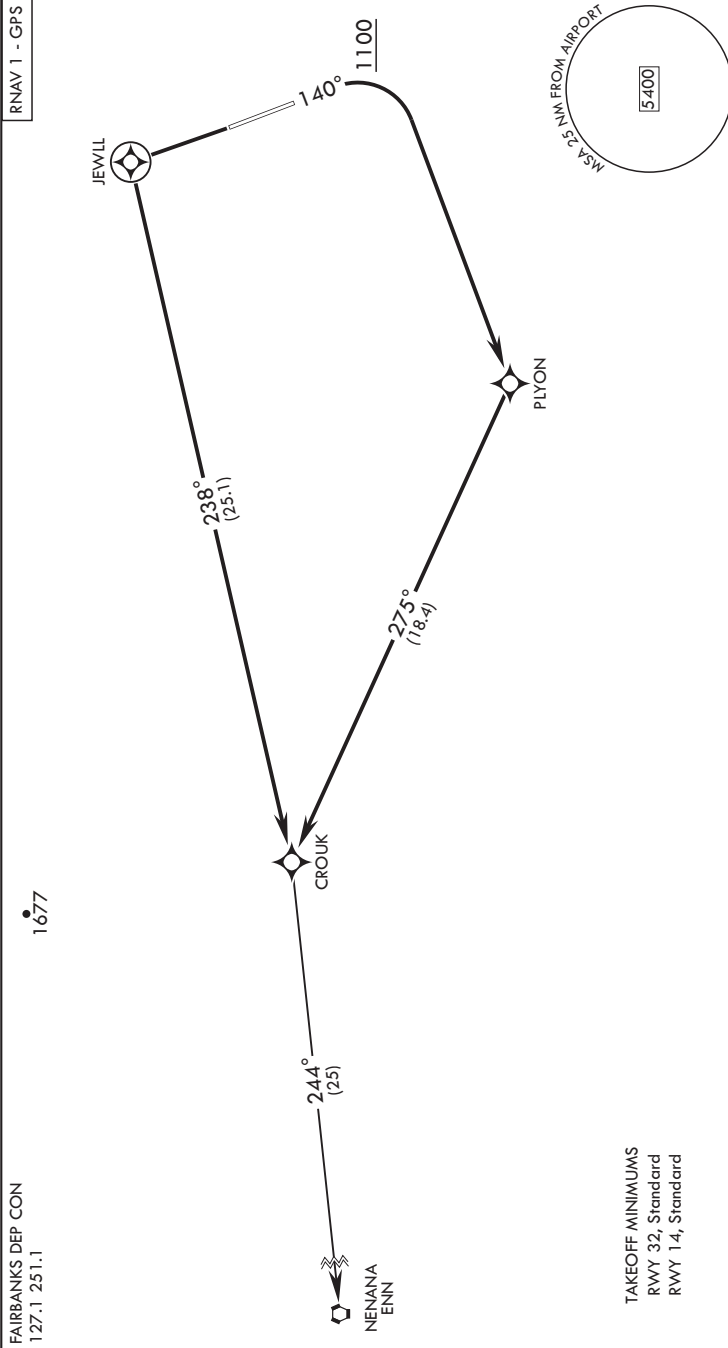

CROUK ONE DEPARTURE (RNAV) (CROUK1.ENN)

DEPARTURE ROUTE DESCRIPTION

TAKEOFF RWY 14: Climb on heading 140° to 1100, then climbing right turn direct PLYON, and track 275° to CROUK, thence...

TAKEOFF RWY 32: Climb direct JEWELL then track 238° to CROUK, thence...

NENANA TRANSITION (CROUK1.ENN): Track 244° to ENN.

CROUK ONE DEPARTURE (RNAV) (CROUK1.ENN)