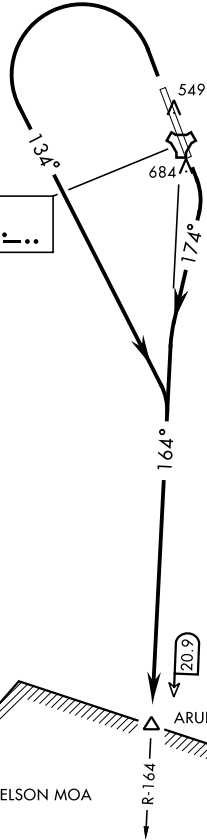

ARUNY THREE DEPARTURE

AL-1729 [USAF]

EIELSON AFB (PAEI)
FAIRBANKS, ALASKA

ATIS ★ 119.9 273.5
 CLNC DEL
 343.7
 GND CON
 121.8 275.8
 TOWER ★
 127.2 352.05
 FAIRBANKS DEP CON
 127.1 251.1

EIELSON
 Chan 98 EIL : : - . . .
 L-3, 4, H-1

AK, 08 SEP 2022 to 03 NOV 2022

AK, 08 SEP 2022 to 03 NOV 2022

DEPARTURE ROUTE DESCRIPTION

TAKEOFF RWY 14 (ARUNY3-ARUNY): Turn right heading 174° to intercept EIL TACAN R-164 to ARUNY. Maintain assigned altitude.

TAKEOFF RWY 32 (ARUNY3-ARUNY): Turn left heading 134° to intercept EIL TACAN R-164 to ARUNY. Maintain assigned altitude.

ARUNY THREE DEPARTURE

Orig 17JUN21

FAIRBANKS, ALASKA
EIELSON AFB (PAEI)