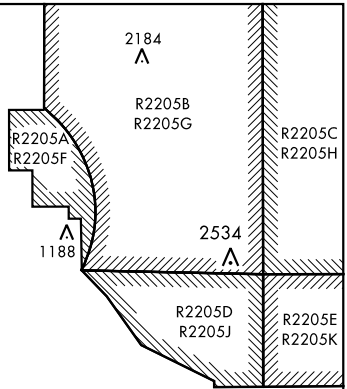

ARUNY THREE DEPARTURE

AL-1729 [USAF]

EIELSON AFB (PAEI)
FAIRBANKS, ALASKA

ATIS ★ 119.9 273.5
 CLNC DEL
 343.7
 GND CON
 121.8 275.8
 TOWER ★
 127.2 352.05
 FAIRBANKS DEP CON
 127.1 251.1

EIELSON
 Chan 98 EIL : : - . . .
 L-3, 4, H-1

AK, 08 SEP 2022 to 03 NOV 2022

AK, 08 SEP 2022 to 03 NOV 2022

DEPARTURE ROUTE DESCRIPTION

TAKEOFF RWY 14 (ARUNY3-ARUNY): Turn right heading 174° to intercept EIL TACAN R-164 to ARUNY. Maintain assigned altitude.