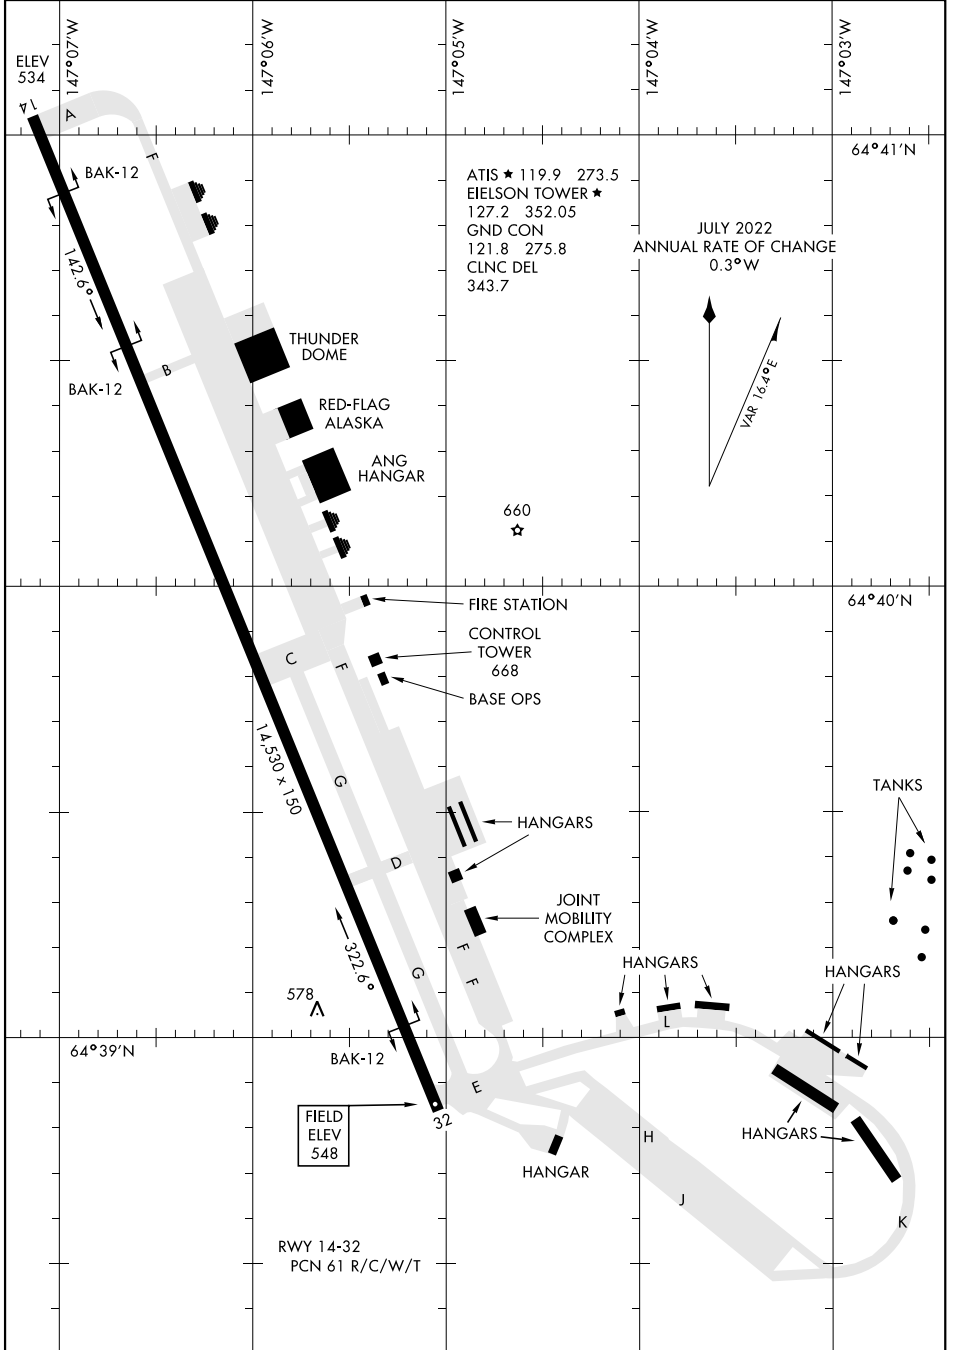

AIRPORT DIAGRAM

AL-1729 [USAF]

EIELSON AFB (PAEI)

FAIRBANKS, ALASKA

AK, 08 SEP 2022 to 03 NOV 2022

AK, 08 SEP 2022 to 03 NOV 2022

AIRPORT DIAGRAM

FAIRBANKS, ALASKA

EIELSON AFB (PAEI)