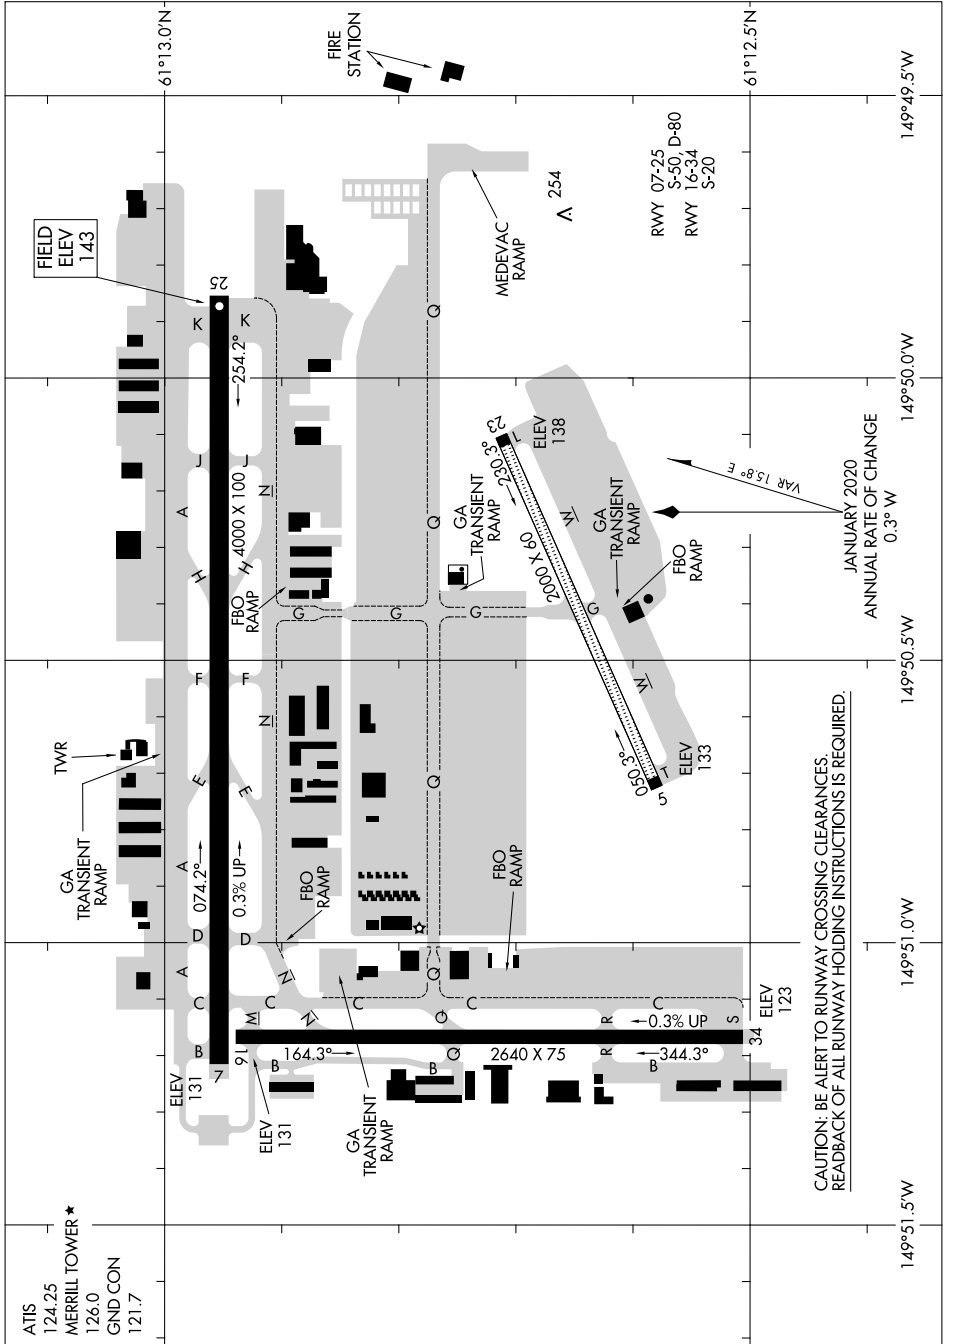

# AIRPORT DIAGRAM

AL-1522 (FAA)

MERRILL FLD (MRI)(PAMR)

ANCHORAGE, ALASKA

AK, 05 SEP 2024 to 31 OCT 2024

AK, 05 SEP 2024 to 31 OCT 2024

CAUTION: BE ALERT TO RUNWAY CROSSING CLEARANCES.  
READBACK OF ALL RUNWAY HOLDING INSTRUCTIONS IS REQUIRED.

# AIRPORT DIAGRAM

ANCHORAGE, ALASKA

MERRILL FLD (MRI)(PAMR)