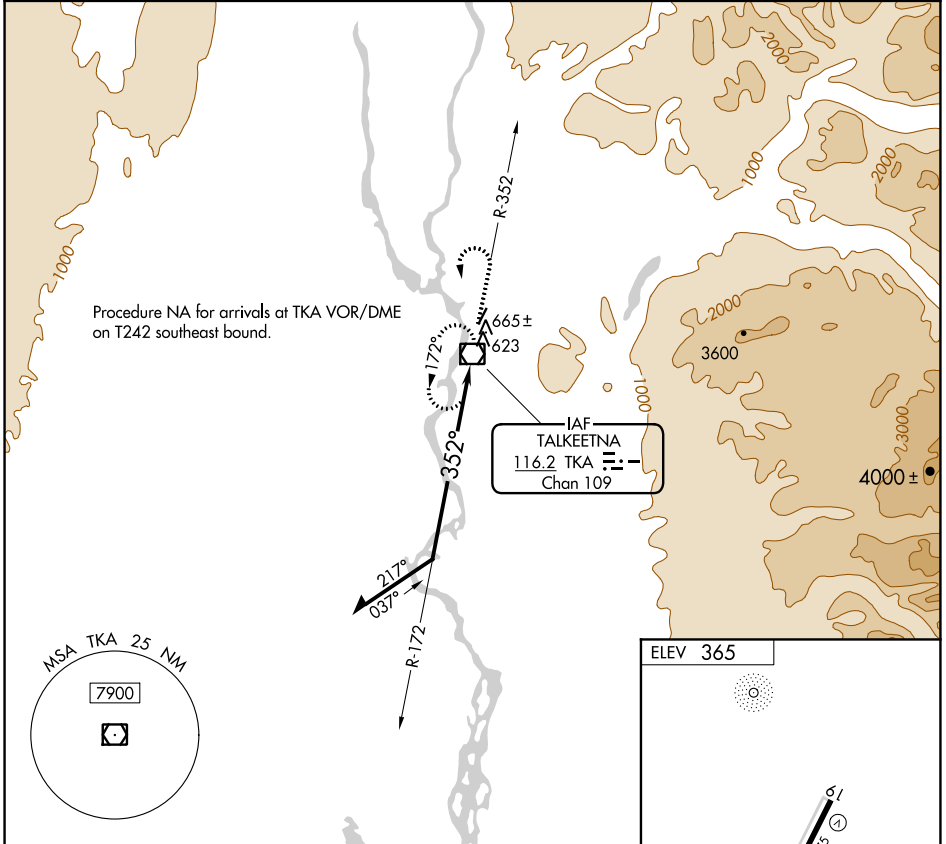

VOR/DME TKA 116.2 Chan 109	APP CRS 352°	Rwy Idg TDZE Apt Elev N/A N/A 365
--	------------------------	---

VOR-A
TALKEETNA (TKA) (PATK)

▼ ▲	<p>Circling NA east of Rwy 1-19. Rwy 1 helicopter visibility reduction below 1 SM NA. Circling Rwy 1 NA at night.</p>	<p>MISSED APPROACH: Climb to 2100 on TKA VOR/DME R-352 then climbing left turn to 3200 direct TKA VOR/DME and hold.</p>
----------------------	---	---

AFIS 135.2	ANCHORAGE CENTER 125.55 254.3	TALKEETNA RADIO 123.6 (CTAF) 0	UNICOM 123.0
----------------------	---	--	------------------------

AK, 02 DEC 2021 to 27 JAN 2022

AK, 02 DEC 2021 to 27 JAN 2022

CATEGORY	A	B	C	D	FAF to MAP 1.2 NM					
C CIRCLING	1080-1	715 (800-1)	1080-2	1200-2 ³ / ₄	Knots	60	90	120	150	180
			715 (800-2)	835 (900-2 ³ / ₄)	Min:Sec	1:12	0:48	0:36	0:29	0:24