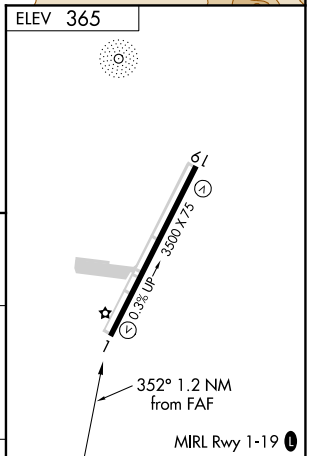

VOR/DME TKA 116.2 Chan 109	APP CRS 352°	Rwy Idg TDZE Apt Elev N/A N/A 365
--	------------------------	---

VOR-A
TALKEETNA (TKA) (PATK)

▼ ▲	<p>Circling NA east of Rwy 1-19. Rwy 1 helicopter visibility reduction below 1 SM NA. Circling Rwy 1 NA at night.</p>	<p>MISSED APPROACH: Climb to 2100 on TKA VOR/DME R-352 then climbing left turn to 3200 direct TKA VOR/DME and hold.</p>
----------------------	---	---

AFIS 135.2	ANCHORAGE CENTER 125.55 254.3	TALKEETNA RADIO 123.6 (CTAF) 0	UNICOM 123.0
----------------------	---	--	------------------------

AK, 02 DEC 2021 to 27 JAN 2022

AK, 02 DEC 2021 to 27 JAN 2022

CATEGORY	A	B	C	D	FAF to MAP 1.2 NM					
C CIRCLING	1080-1	715 (800-1)	1080-2	1200-2 ³ / ₄	Knots	60	90	120	150	180
			715 (800-2)	835 (900-2 ³ / ₄)	Min:Sec	1:12	0:48	0:36	0:29	0:24