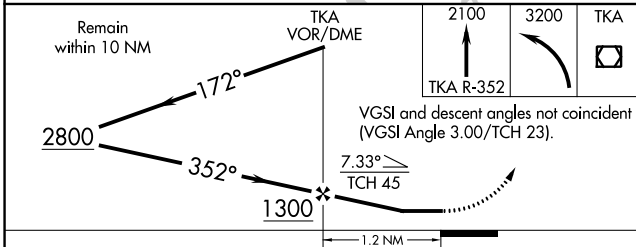

CATEGORY	A	B	C	D	FAF to MAP 1.2 NM					
C CIRCLING	1080-1	715 (800-1)	1080-2	1200-2³/₄	Knots	60	90	120	150	180
			715 (800-2)	835 (900-2³/₄)	Min:Sec	1:12	0:48	0:36	0:29	0:24