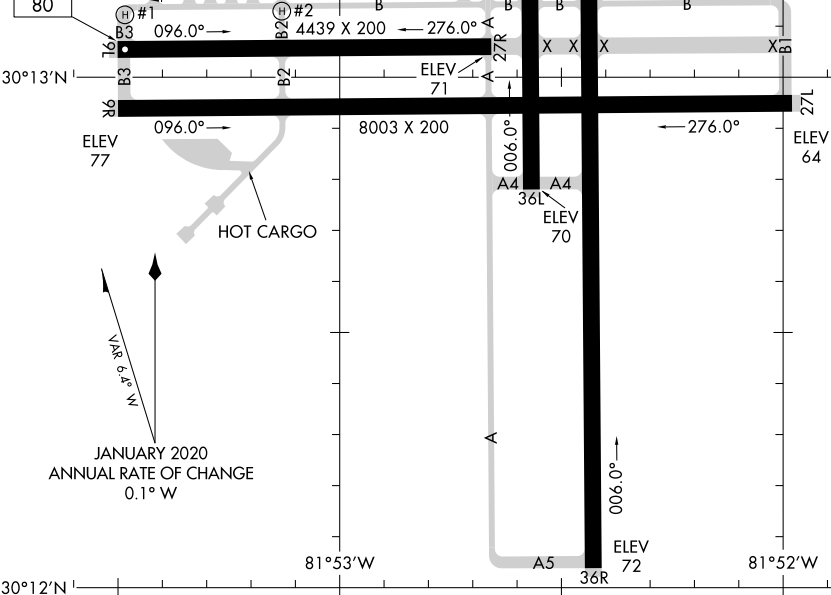

AIRPORT DIAGRAM

AL-998 (FAA)

CECIL (VQQ)
JACKSONVILLE, FLORIDA

ATIS
 125.275
 CECIL TOWER ★
 126.1 235.625
 GND CON
 121.625 226.675
 CLNC DEL
 123.975 254.25

CAUTION: BE ALERT TO RUNWAY CROSSING CLEARANCES.
 READBACK OF ALL RUNWAY HOLDING INSTRUCTIONS IS REQUIRED.

SE-3, 31 OCT 2024 to 28 NOV 2024

SE-3, 31 OCT 2024 to 28 NOV 2024

RWY 09L-27R
 PCN 27 R/B/X/T
 RWY 09R-27L
 PCN 21 F/A/X/T
 RWY 18L-36R
 PCN 59 R/B/W/T
 RWY 18R-36L
 PCN 21 F/A/Y/T

AIRPORT DIAGRAM

JACKSONVILLE, FLORIDA
CECIL (VQQ)