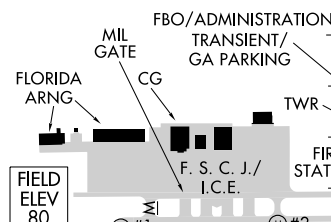

AIRPORT DIAGRAM

AL-998 (FAA)

CECIL (VQQ)
JACKSONVILLE, FLORIDA

ATIS
 125.275
 CECIL TOWER ★
 126.1 235.625
 GND CON
 121.625 226.675
 CLNC DEL
 123.975 254.25

CAUTION: BE ALERT TO RUNWAY CROSSING CLEARANCES.
 READBACK OF ALL RUNWAY HOLDING INSTRUCTIONS IS REQUIRED.

SE-3, 31 OCT 2024 to 28 NOV 2024

SE-3, 31 OCT 2024 to 28 NOV 2024

RWY 09L-27R
 PCN 27 R/B/X/T
 RWY 09R-27L
 PCN 21 F/A/X/T
 RWY 18L-36R
 PCN 59 R/B/W/T
 RWY 18R-36L
 PCN 21 F/A/Y/T

AIRPORT DIAGRAM

JACKSONVILLE, FLORIDA
CECIL (VQQ)