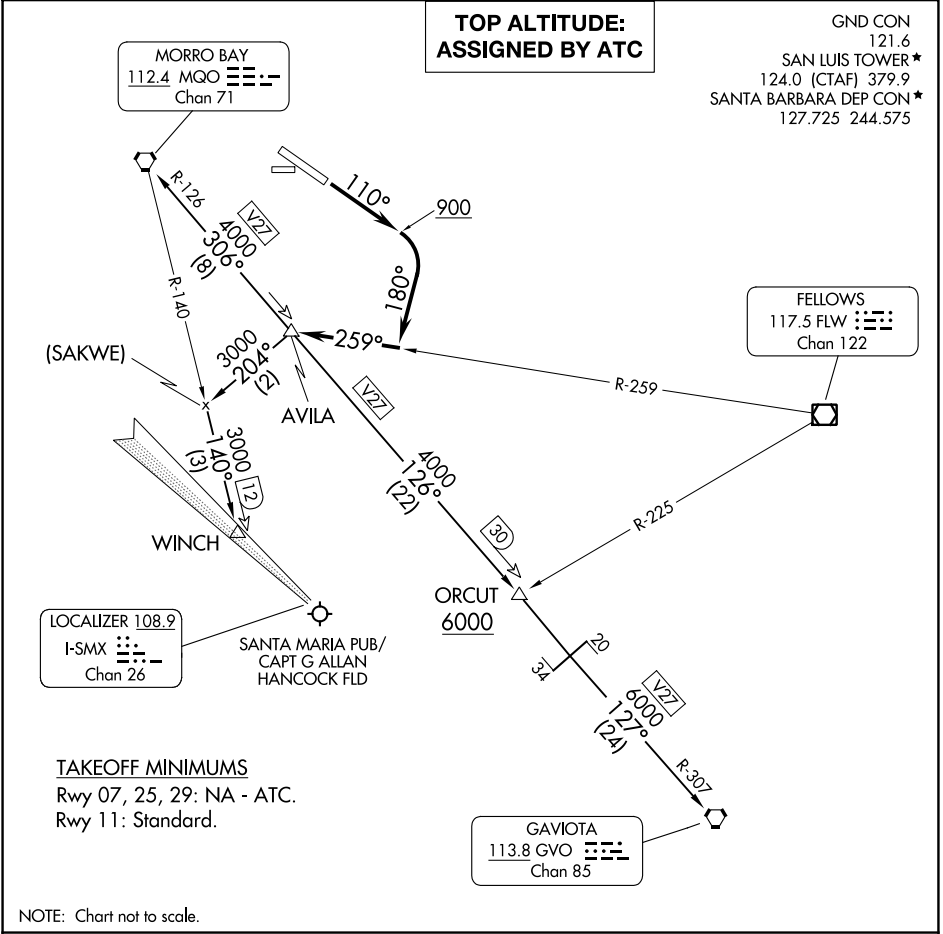

# AVILA FOUR DEPARTURE

SW-3, 31 OCT 2024 to 28 NOV 2024

SW-3, 31 OCT 2024 to 28 NOV 2024

**DEPARTURE ROUTE DESCRIPTION**

**TAKEOFF RUNWAY 11:** Climb on heading 110° to 900, then climbing right turn heading 180° to intercept the FLW VOR/DME R-259 to AVILA INT, then on assigned transition or assigned route. Maintain ATC assigned altitude.

**GAVIOTA TRANSITION (AVILA4.GVO):** From over AVILA on MQO R-126 to ORCUT, then on MQO R-126 and GVO R-307 to GVO VORTAC.

**MORRO BAY TRANSITION (AVILA4.MQO):** From over AVILA on MQO R-126 to MQO VORTAC.

**WINCH TRANSITION (AVILA4.WINCH):** From over AVILA on heading 204° to SAKWE, then on MQO R-140 to WINCH.