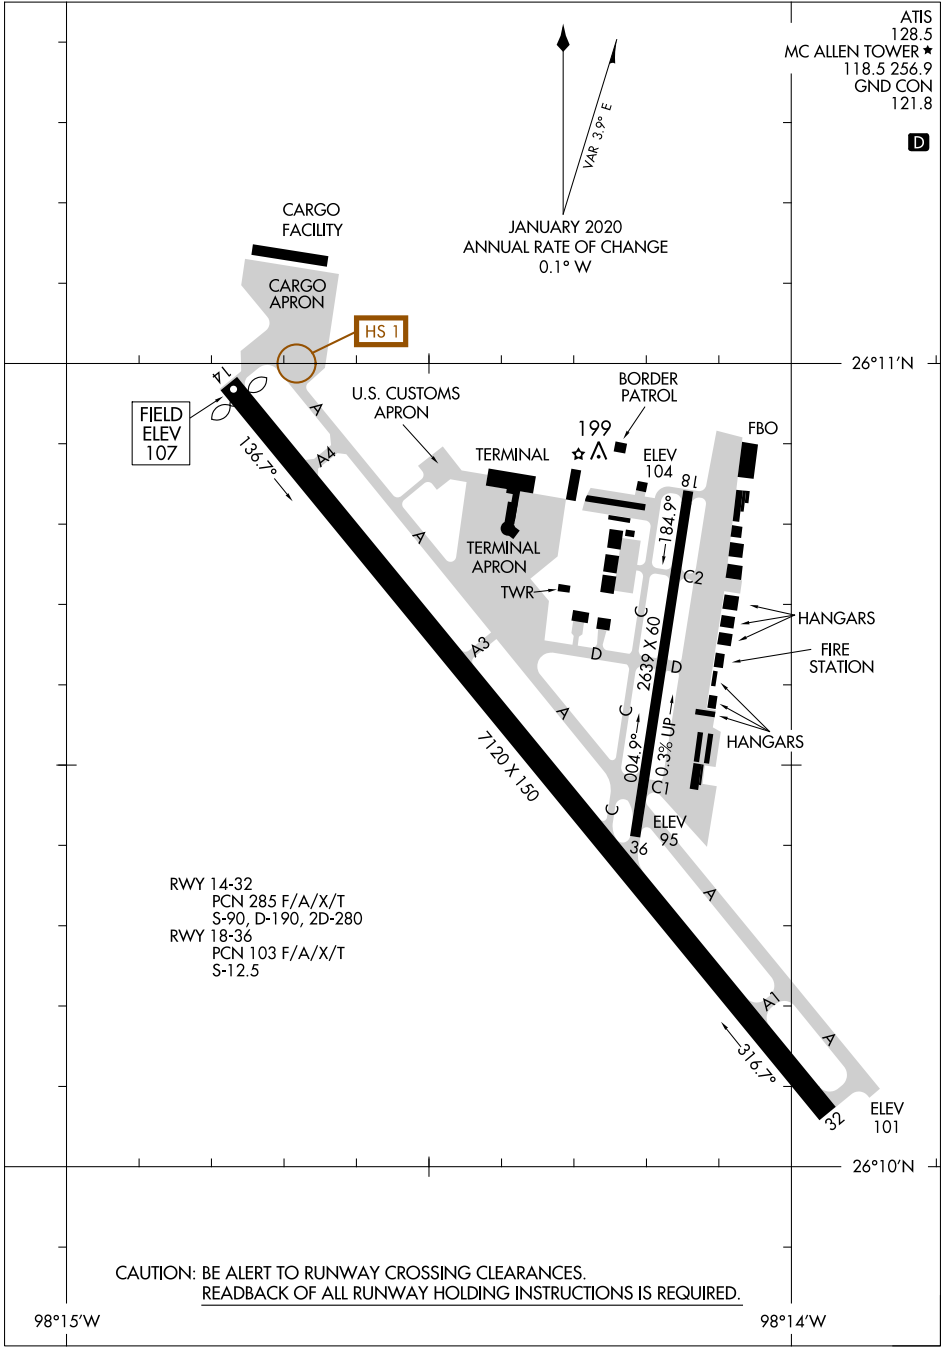

20086

AIRPORT DIAGRAM

AL-985 (FAA)

MC ALLEN MILLER INTL (MFE)

MC ALLEN, TEXAS

ATIS 128.5
 MC ALLEN TOWER ★ 118.5 256.9
 GND CON 121.8
D

JANUARY 2020
 ANNUAL RATE OF CHANGE
 0.1° W

SC-3, 19 MAY 2022 to 16 JUN 2022

SC-3, 19 MAY 2022 to 16 JUN 2022

AIRPORT DIAGRAM

20086

MC ALLEN, TEXAS

MC ALLEN MILLER INTL (MFE)