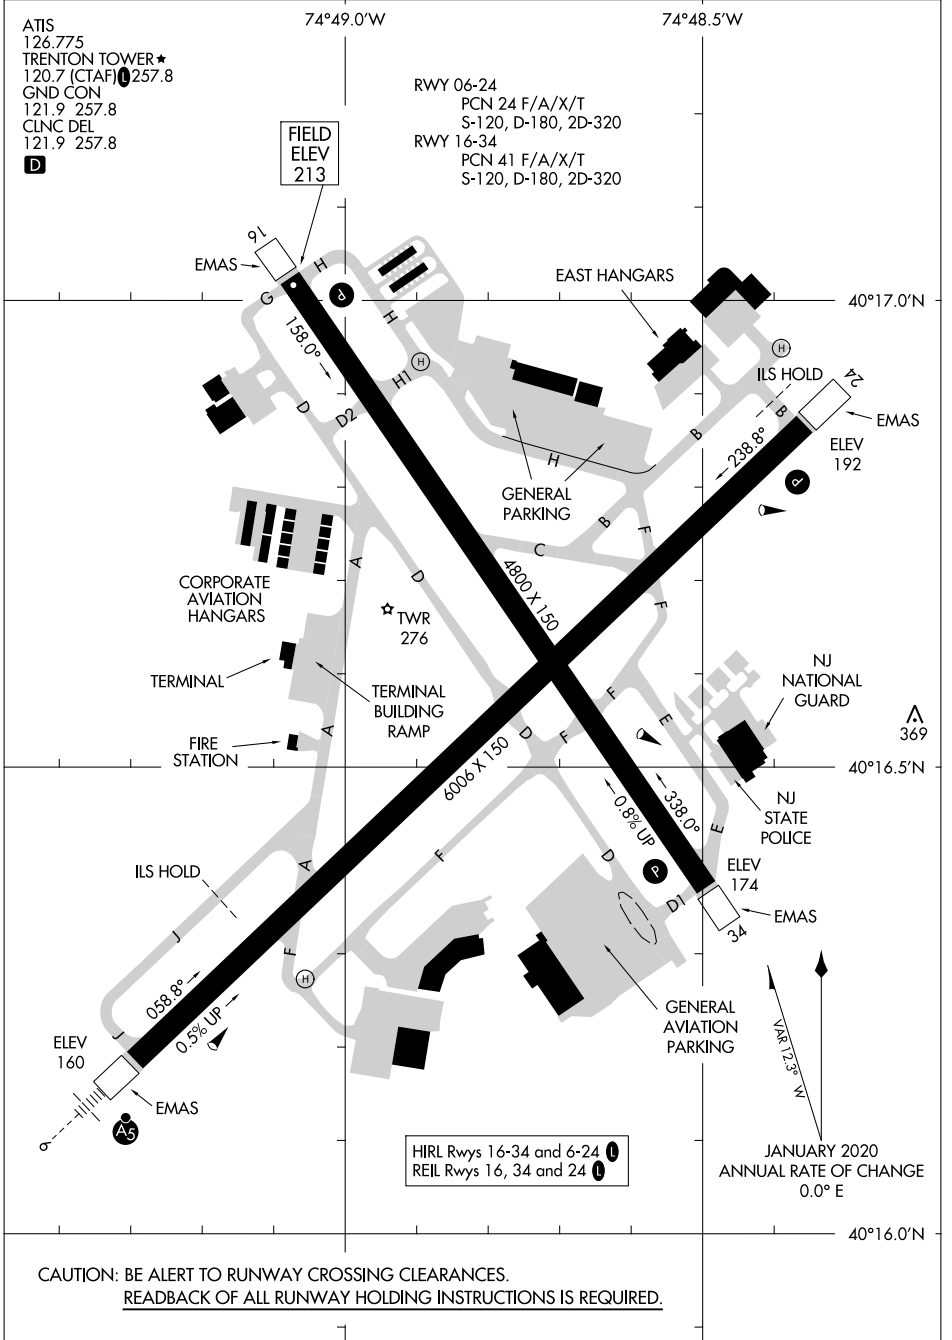

24249

AIRPORT DIAGRAM

AL-982 (FAA)

TRENTON MERCER (TTN)
TRENTON, NEW JERSEY

NE-2, 03 OCT 2024 to 31 OCT 2024

NE-2, 03 OCT 2024 to 31 OCT 2024

AIRPORT DIAGRAM

24249

TRENTON, NEW JERSEY
TRENTON MERCER (TTN)