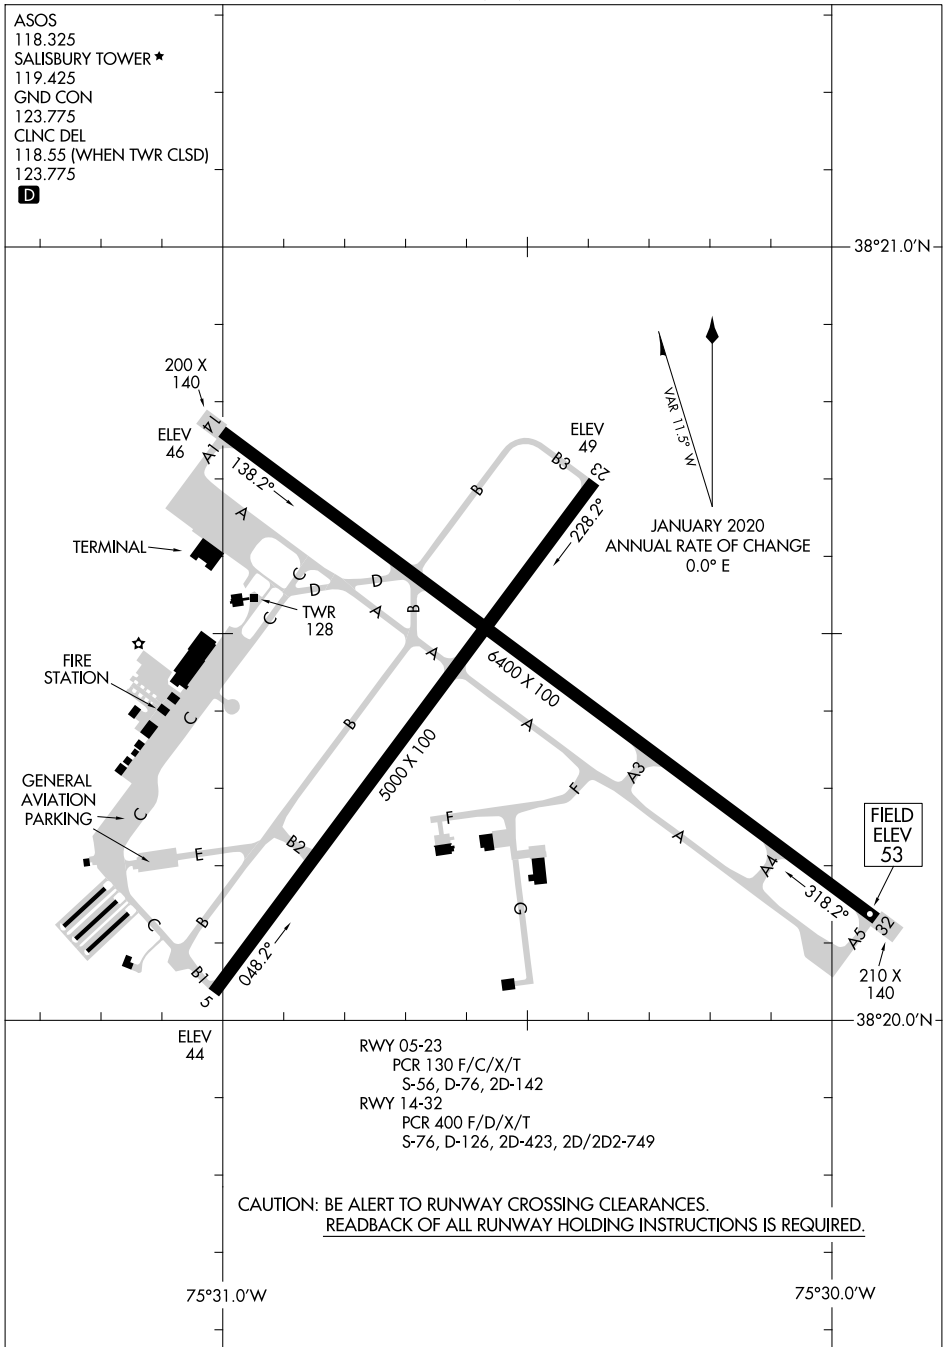

24305

AIRPORT DIAGRAM

SALISBURY-OCEAN CITY WICOMICO RGNL (SBY)
AL-977 (FAA)
SALISBURY, MARYLAND

ASOS
118.325
SALISBURY TOWER ★
119.425
GND CON
123.775
CLNC DEL
118.55 (WHEN TWR CLSD)
123.775

NE-3, 31 OCT 2024 to 28 NOV 2024

NE-3, 31 OCT 2024 to 28 NOV 2024

**CAUTION: BE ALERT TO RUNWAY CROSSING CLEARANCES.
READBACK OF ALL RUNWAY HOLDING INSTRUCTIONS IS REQUIRED.**

AIRPORT DIAGRAM

24305

SALISBURY, MARYLAND
SALISBURY-OCEAN CITY WICOMICO RGNL (SBY)