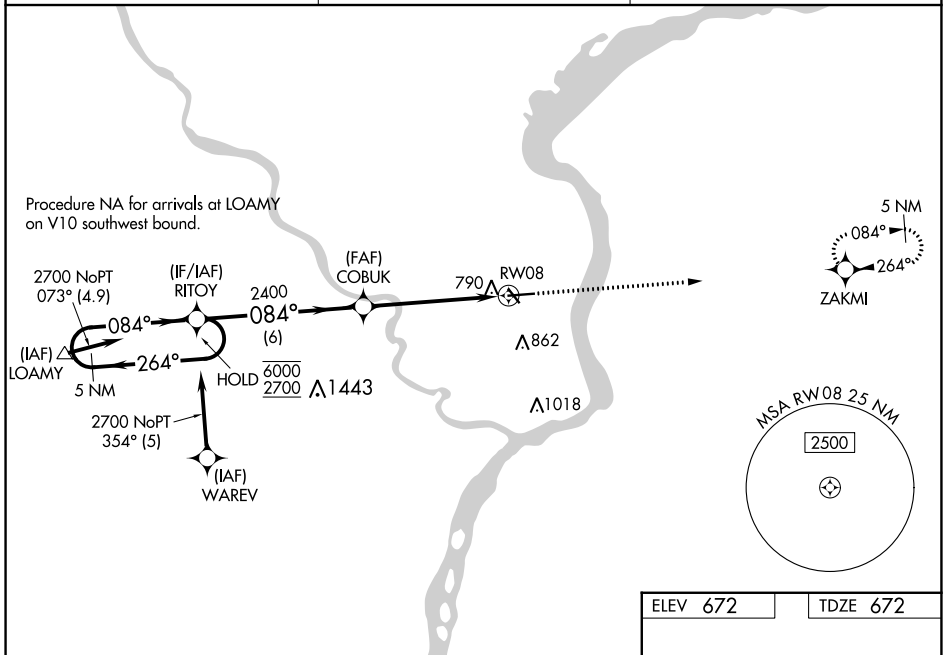

WAAS CH 97304 W08A	APP CRS 084°	Rwy Idg TDZE 672 Apt Elev 672
--	------------------------	---

RNAV (GPS) RWY 8

KEOKUK MUNI (EOK)

RNP APCH - GPS.	MISSED APPROACH: Climb to 2700 direct ZAKMI and hold.
-----------------	---

AWOS-3 118.375	KANSAS CITY CENTER 126.225 317.775	UNICOM 122.8 (CTAF) 0
--------------------------	--	---------------------------------

NC-3, 03 OCT 2024 to 31 OCT 2024

NC-3, 03 OCT 2024 to 31 OCT 2024

ELEV 672	TDZE 672
----------	----------

CATEGORY	A	B	C	D
LPV DA	922-1 250 (300-1)			NA
LNAV/VNAV DA	1060-1½ 388 (400-1½)			NA
LNAV MDA	1040-1 368 (400-1)			NA
CIRCLING	1180-1 508 (600-1)	1220-1 548 (600-1)	1220-1½ 548 (600-1½)	NA

REIL Rwy 8, 14, and 32 0
MIRL Rwy 8-26 and 14-32 0