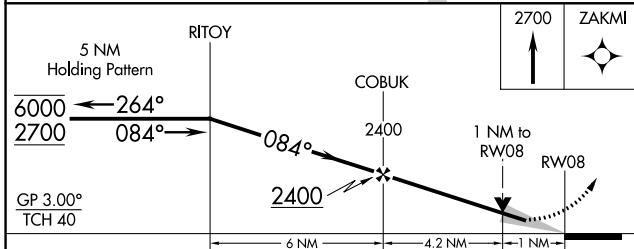

WAAS CH 97304 W08A	APP CRS 084°	Rwy Idg TDZE 672 Apt Elev 672
--	------------------------	---

RNAV (GPS) RWY 8

KEOKUK MUNI (EOK)

RNP APCH - GPS.	MISSED APPROACH: Climb to 2700 direct ZAKMI and hold.
-----------------	---

AWOS-3 118.375	KANSAS CITY CENTER 126.225 317.775	UNICOM 122.8 (CTAF) 0
--------------------------	--	---------------------------------

NC-3, 03 OCT 2024 to 31 OCT 2024

NC-3, 03 OCT 2024 to 31 OCT 2024

ELEV 672	TDZE 672
----------	----------