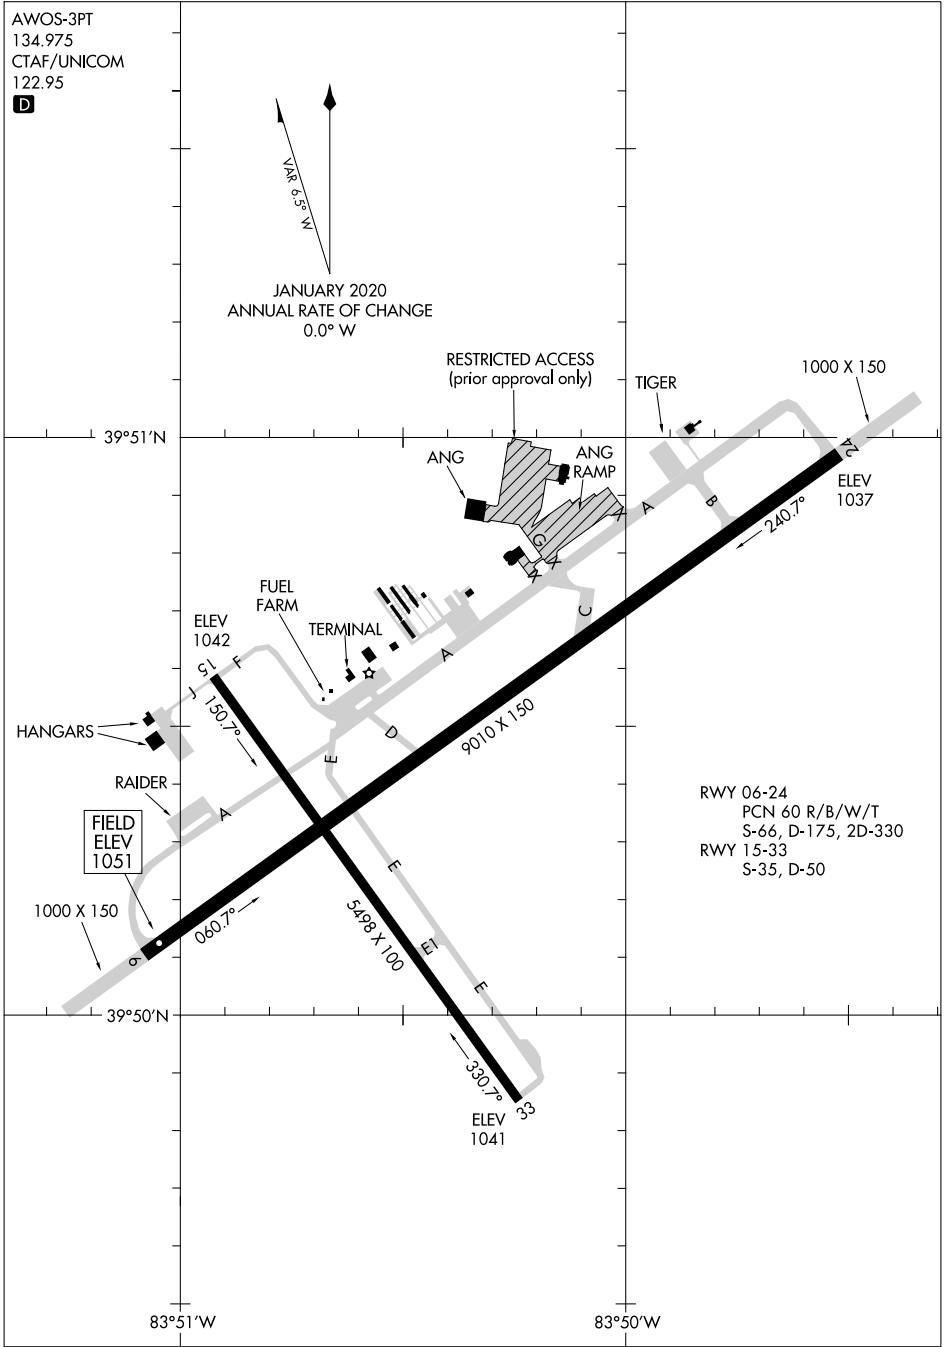

24249

# AIRPORT DIAGRAM

AL-958 (FAA)

SPRINGFIELD/BECKLEY MUNI (SGH)  
SPRINGFIELD, OHIO

AWOS-3PT  
134.975  
CTAF/UNICOM  
122.95

JANUARY 2020  
ANNUAL RATE OF CHANGE  
0.0° W

EC-2, 31 OCT 2024 to 28 NOV 2024

EC-2, 31 OCT 2024 to 28 NOV 2024

RWY 06-24  
PCN 60 R/B/W/T  
S-66, D-175, 2D-330  
RWY 15-33  
S-35, D-50