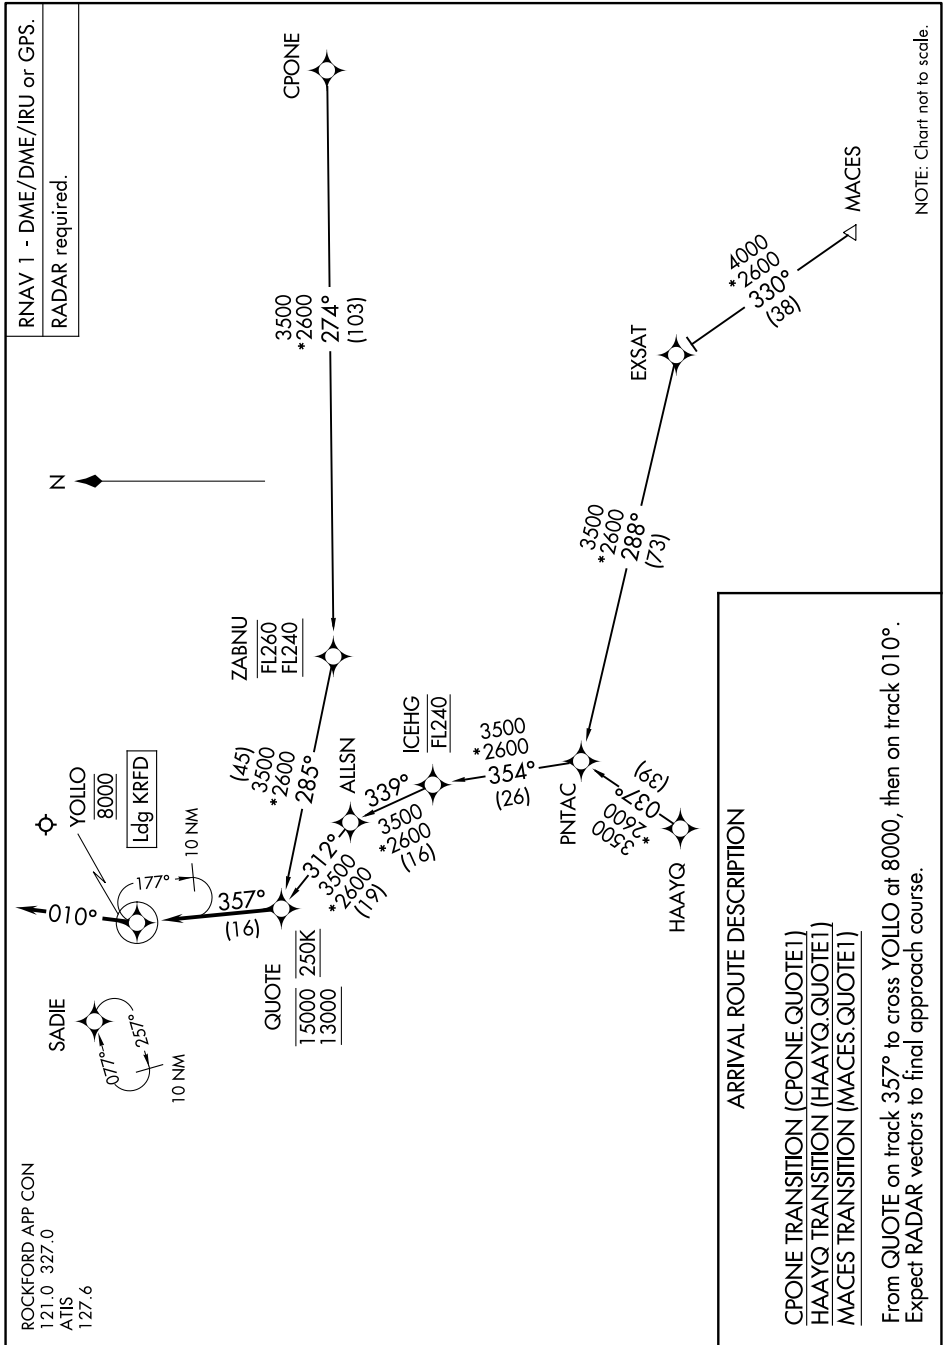

(QUOTE.QUOTE1) 24025

AL-954 (FAA)

CHICAGO/ROCKFORD INTL (R.F'D)
CHICAGO/ROCKFORD, ILLINOIS

QUOTE ONE ARRIVAL (RNAV)

EC-3, 03 OCT 2024 to 31 OCT 2024

ROCKFORD APP CON
121.0 327.0
ATIS
127.6

RNAV 1 - DME/DME/IRU or GPS.
RADAR required.

NOTE: Chart not to scale.

EC-3, 03 OCT 2024 to 31 OCT 2024

QUOTE ONE ARRIVAL (RNAV)

(QUOTE.QUOTE1) 25JAN24

CHICAGO/ROCKFORD, ILLINOIS
CHICAGO/ROCKFORD INTL (R.F'D)