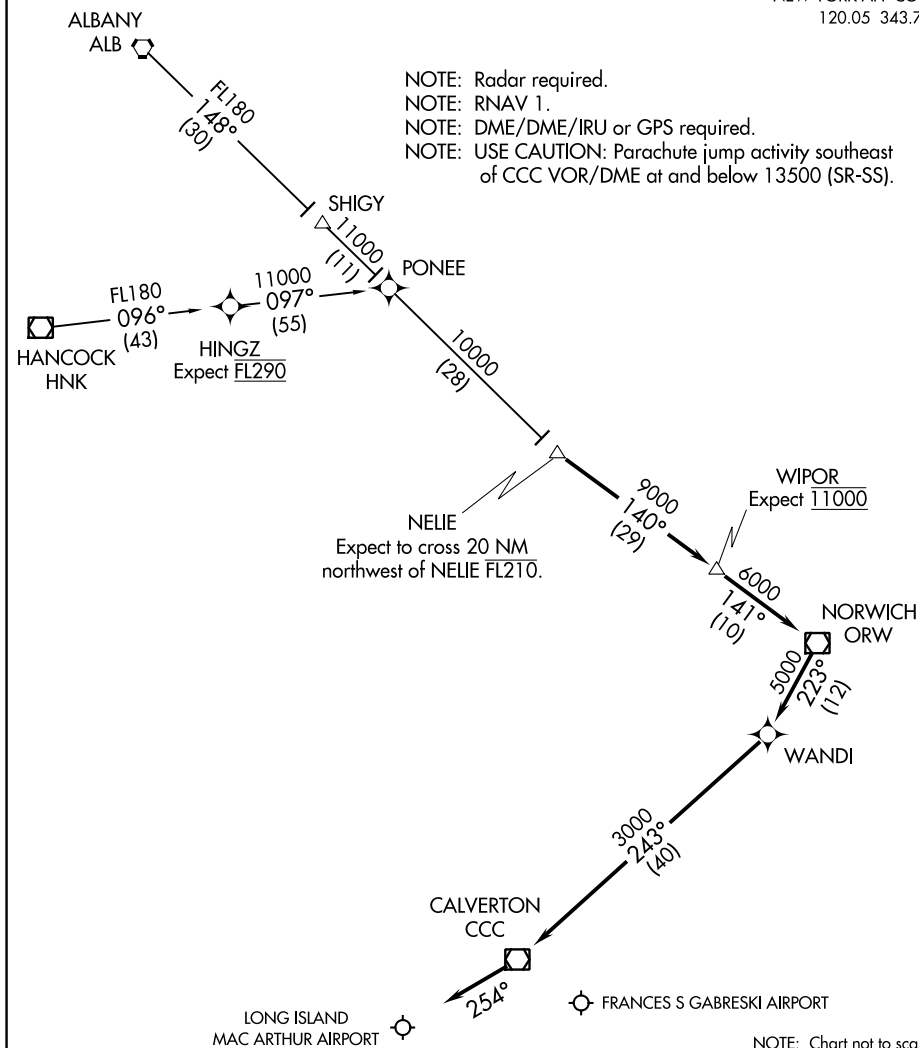

NELIE THREE ARRIVAL (RNAV)

NEW YORK, NEW YORK

ATIS 120.725
NEW YORK APP CON
120.05 343.75

NOTE: Radar required.
NOTE: RNAV 1.
NOTE: DME/DME/IRU or GPS required.
NOTE: USE CAUTION: Parachute jump activity southeast of CCC VOR/DME at and below 13500 (SR-SS).

NE-2, 11 JUL 2024 to 08 AUG 2024

NE-2, 11 JUL 2024 to 08 AUG 2024

NOTE: Chart not to scale.

ARRIVAL ROUTE DESCRIPTION

- ALBANY TRANSITION (ALB.NELIE3):
- HANCOCK TRANSITION (HNK.NELIE3):
- HINGZ TRANSITION (HINGZ.NELIE3):

....From NELIE on track 140° to WIPOR, then on track 141° to ORW VOR/DME, then on track 223° track to WANDI, then on track 243° to CCC VOR/DME, then on heading 254° or as assigned by ATC. Expect vectors to final approach course.

NELIE THREE ARRIVAL (RNAV)

NEW YORK, NEW YORK