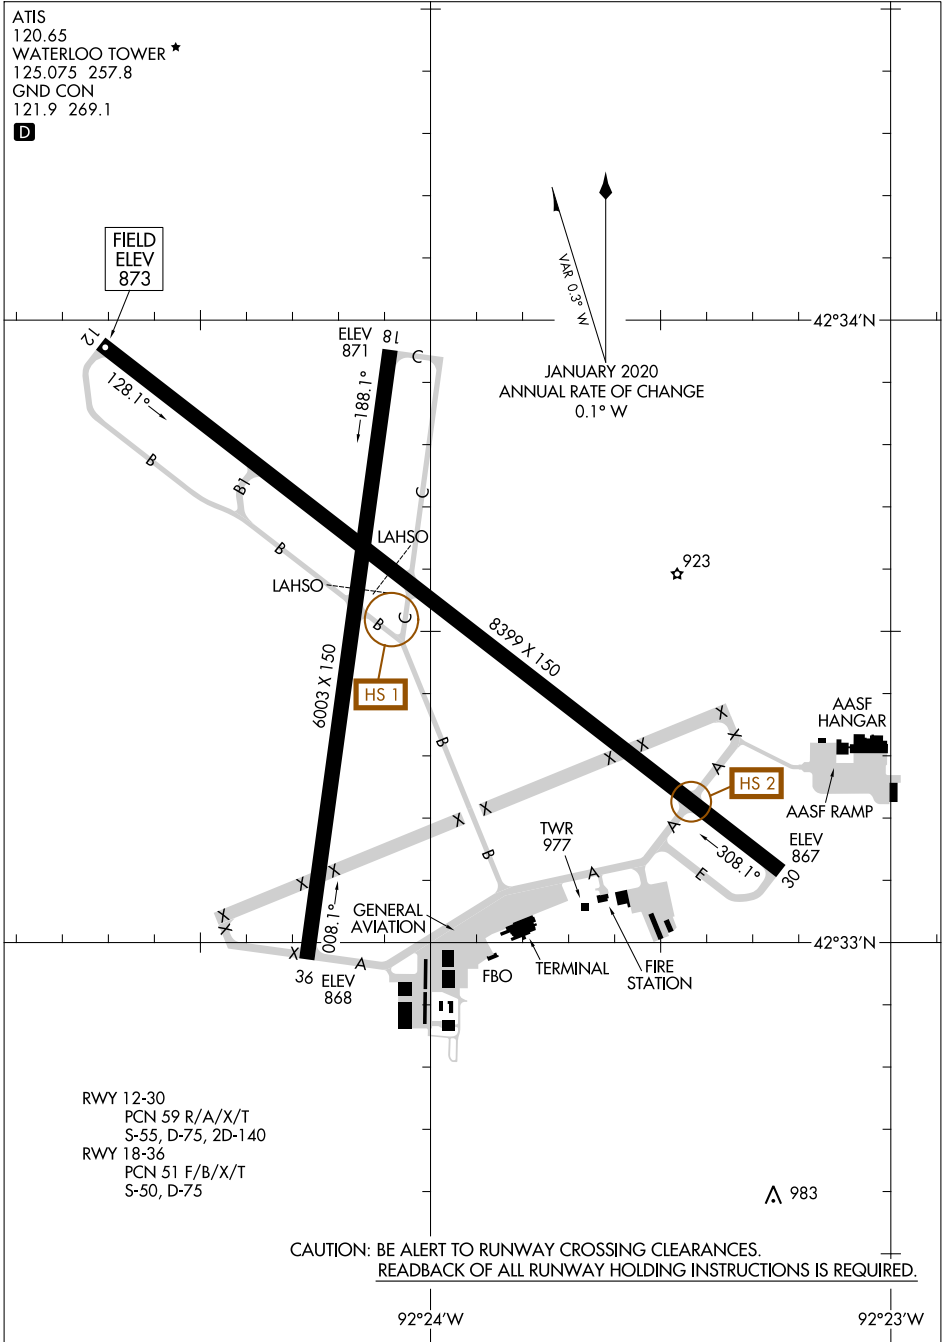

22027

AIRPORT DIAGRAM

AL-945 (FAA)

WATERLOO RGNL (A.L.O)
WATERLOO, IOWA

ATIS
120.65
WATERLOO TOWER *
125.075 257.8
GND CON
121.9 269.1

D

NC-3, 31 OCT 2024 to 28 NOV 2024

NC-3, 31 OCT 2024 to 28 NOV 2024

CAUTION: BE ALERT TO RUNWAY CROSSING CLEARANCES.
READBACK OF ALL RUNWAY HOLDING INSTRUCTIONS IS REQUIRED.

AIRPORT DIAGRAM
22027

WATERLOO, IOWA
WATERLOO RGNL (A.L.O)