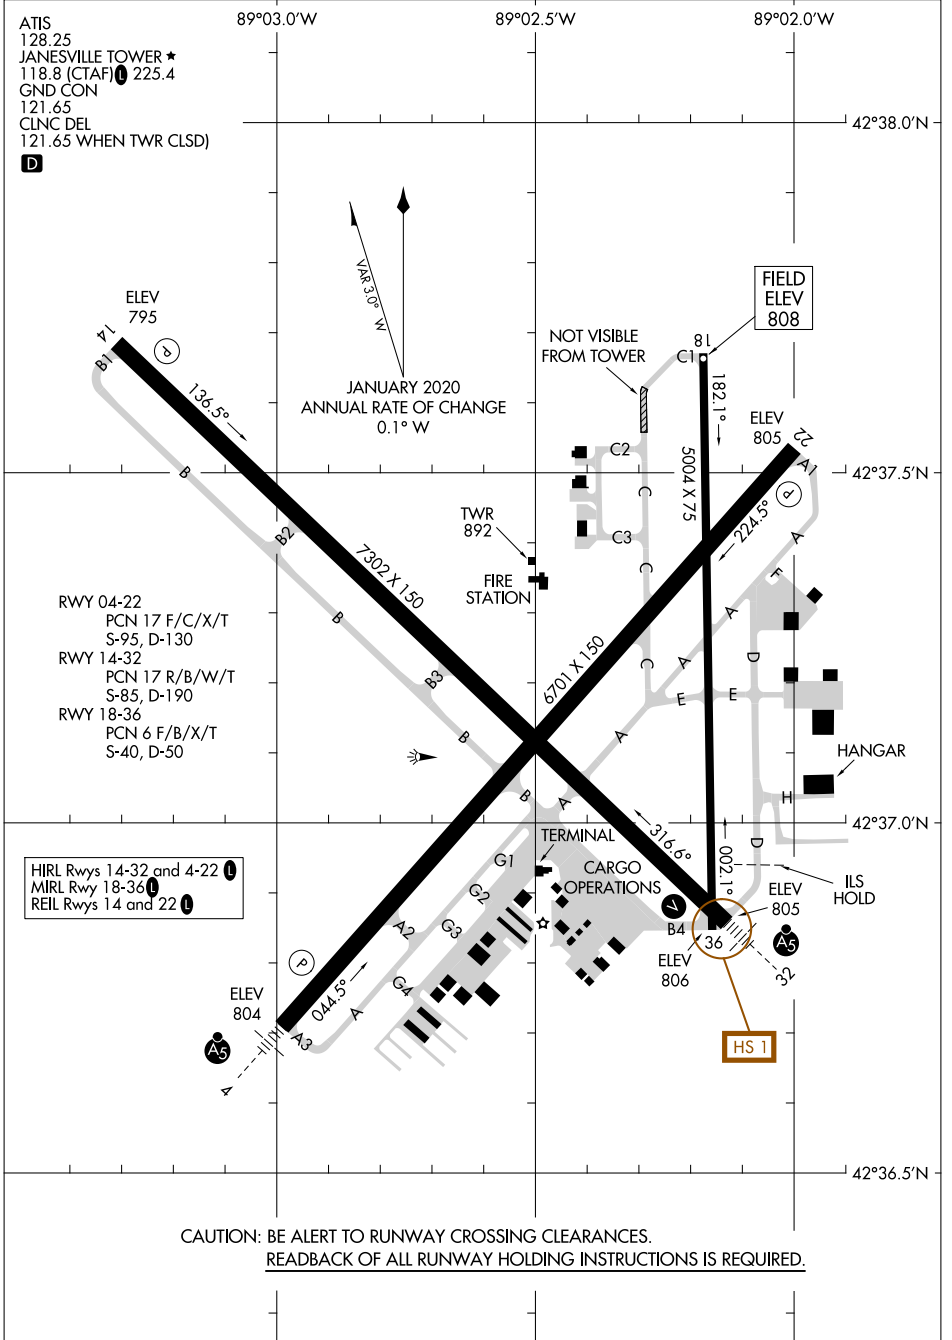

AIRPORT DIAGRAM

AL-938 (FAA)

SOUTHERN WISCONSIN RGNL (JVL)
JANESVILLE, WISCONSIN

EC-3, 03 OCT 2024 to 31 OCT 2024

EC-3, 03 OCT 2024 to 31 OCT 2024