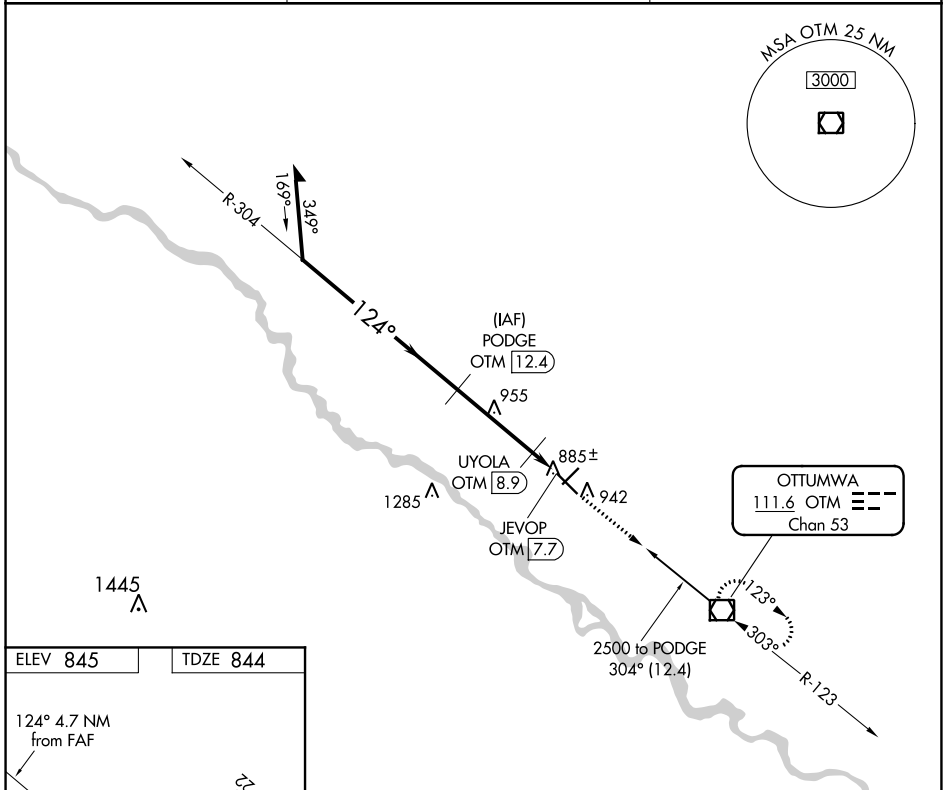

VOR/DME OTM 111.6 Chan 53	APP CRS 124°	Rwy Idg TDZE Apt Elev	5885 844 845
---	------------------------	-----------------------------	---

VOR/DME RWY 13

OTTUMWA RGNL (OTM)

⚠ When local altimeter setting not received, use Oskaloosa altimeter setting and increase all MDA 20 feet.

⚠ MISSED APPROACH: Climb to 2500 direct OTM VOR/DME and hold.

ASOS 124.175	CHICAGO CENTER 118.15 335.575	UNICOM 123.0 (CTAF) 0
------------------------	---	---------------------------------

CATEGORY	A	B	C	D
S-13	1140-1	296 (300-1)	1140-7/8 296 (300-7/8)	NA
CIRCLING	1260-1 415 (500-1)	1300-1 455 (500-1)	1300-1½ 455 (500-1½)	NA

NC-3, 02 DEC 2021 to 30 DEC 2021

NC-3, 02 DEC 2021 to 30 DEC 2021