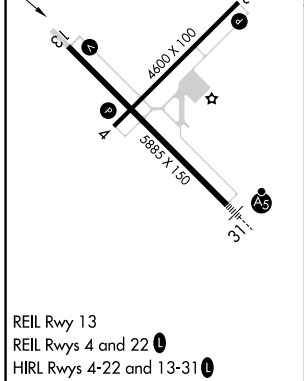

VOR/DME OTM 111.6 Chan 53	APP CRS 124°	Rwy Idg TDZE Apt Elev	5885 844 845
---	------------------------	-----------------------------	---

VOR/DME RWY 13

OTTUMWA RGNL (OTM)

⚠ When local altimeter setting not received, use Oskaloosa altimeter setting and increase all MDA 20 feet.

⚠ MISSED APPROACH: Climb to 2500 direct OTM VOR/DME and hold.

ASOS 124.175	CHICAGO CENTER 118.15 335.575	UNICOM 123.0 (CTAF) 0
------------------------	---	---------------------------------

CATEGORY	A	B	C	D
S-13	1140-1	296 (300-1)	1140-7/8 296 (300-7/8)	NA
CIRCLING	1260-1 415 (500-1)	1300-1 455 (500-1)	1300-1½ 455 (500-1½)	NA