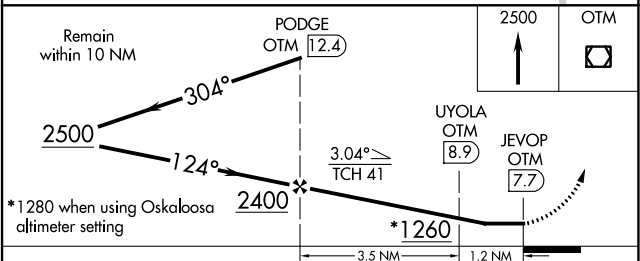

VOR/DME OTM 111.6 Chan 53	APP CRS 124°	Rwy Idg TDZE Apt Elev	5885 844 845
---	------------------------	-----------------------------	---

VOR/DME RWY 13

OTTUMWA RGNL (OTM)

⚠ When local altimeter setting not received, use Oskaloosa altimeter setting and increase all MDA 20 feet.

⚠ MISSED APPROACH: Climb to 2500 direct OTM VOR/DME and hold.

ASOS 124.175	CHICAGO CENTER 118.15 335.575	UNICOM 123.0 (CTAF) 0
------------------------	---	---------------------------------

CATEGORY	A	B	C	D
S-13	1140-1	296 (300-1)	1140-7/8 296 (300-7/8)	NA
CIRCLING	1260-1 415 (500-1)	1300-1 455 (500-1)	1300-1½ 455 (500-1½)	NA