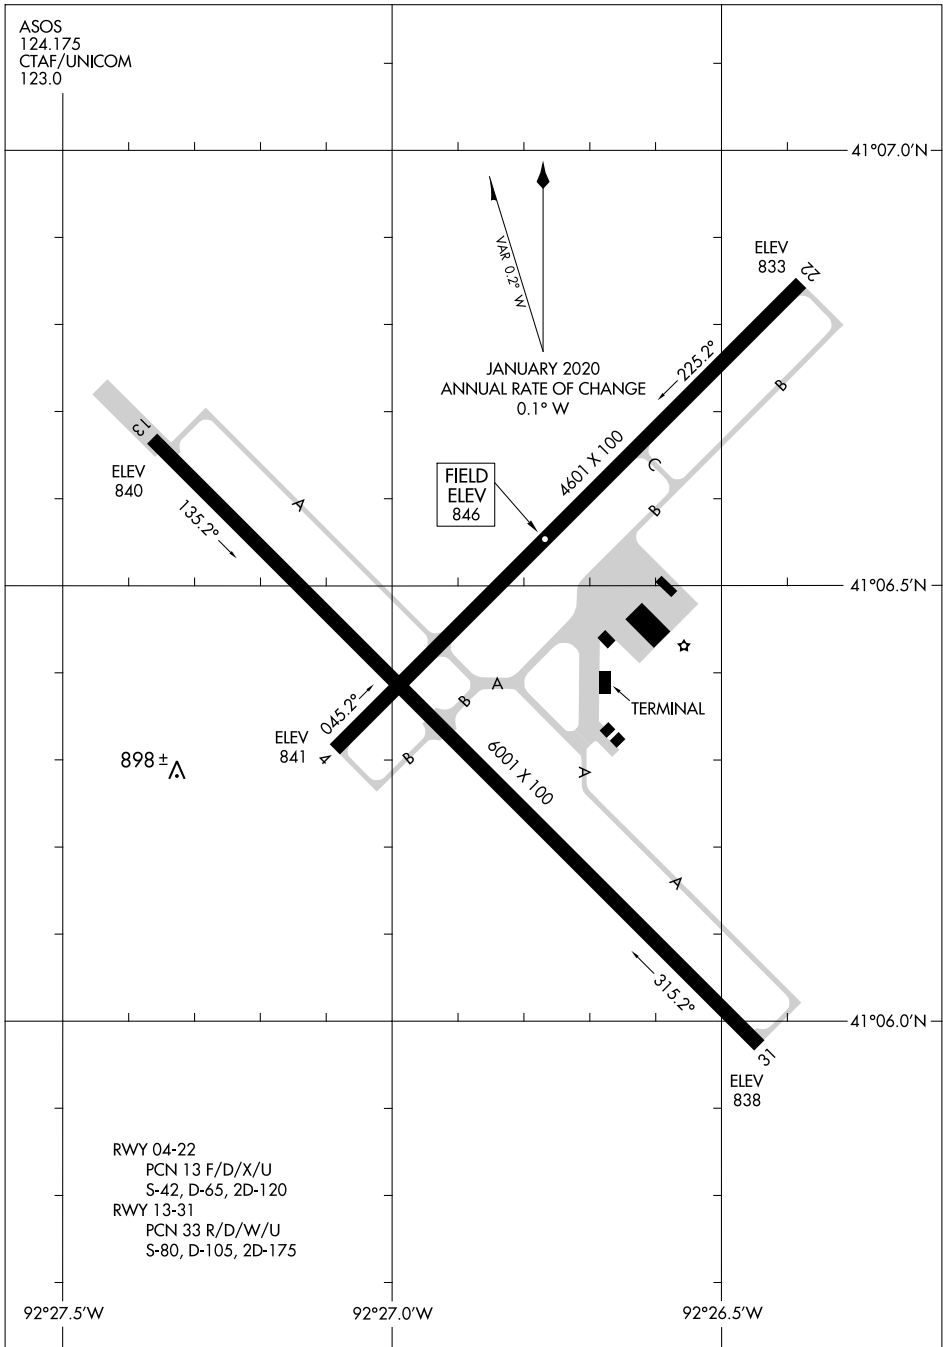

22251

AIRPORT DIAGRAM

AL-915 (FAA)

OTTUMWA RGNL (OTM)
OTTUMWA, IOWA

ASOS
124.175
CTAF/UNICOM
123.0

NC-3, 31 OCT 2024 to 28 NOV 2024

NC-3, 31 OCT 2024 to 28 NOV 2024

AIRPORT DIAGRAM

22251

OTTUMWA, IOWA
OTTUMWA RGNL (OTM)

RWY 04-22
PCN 13 F/D/X/U
S-42, D-65, 2D-120

RWY 13-31
PCN 33 R/D/W/U
S-80, D-105, 2D-175