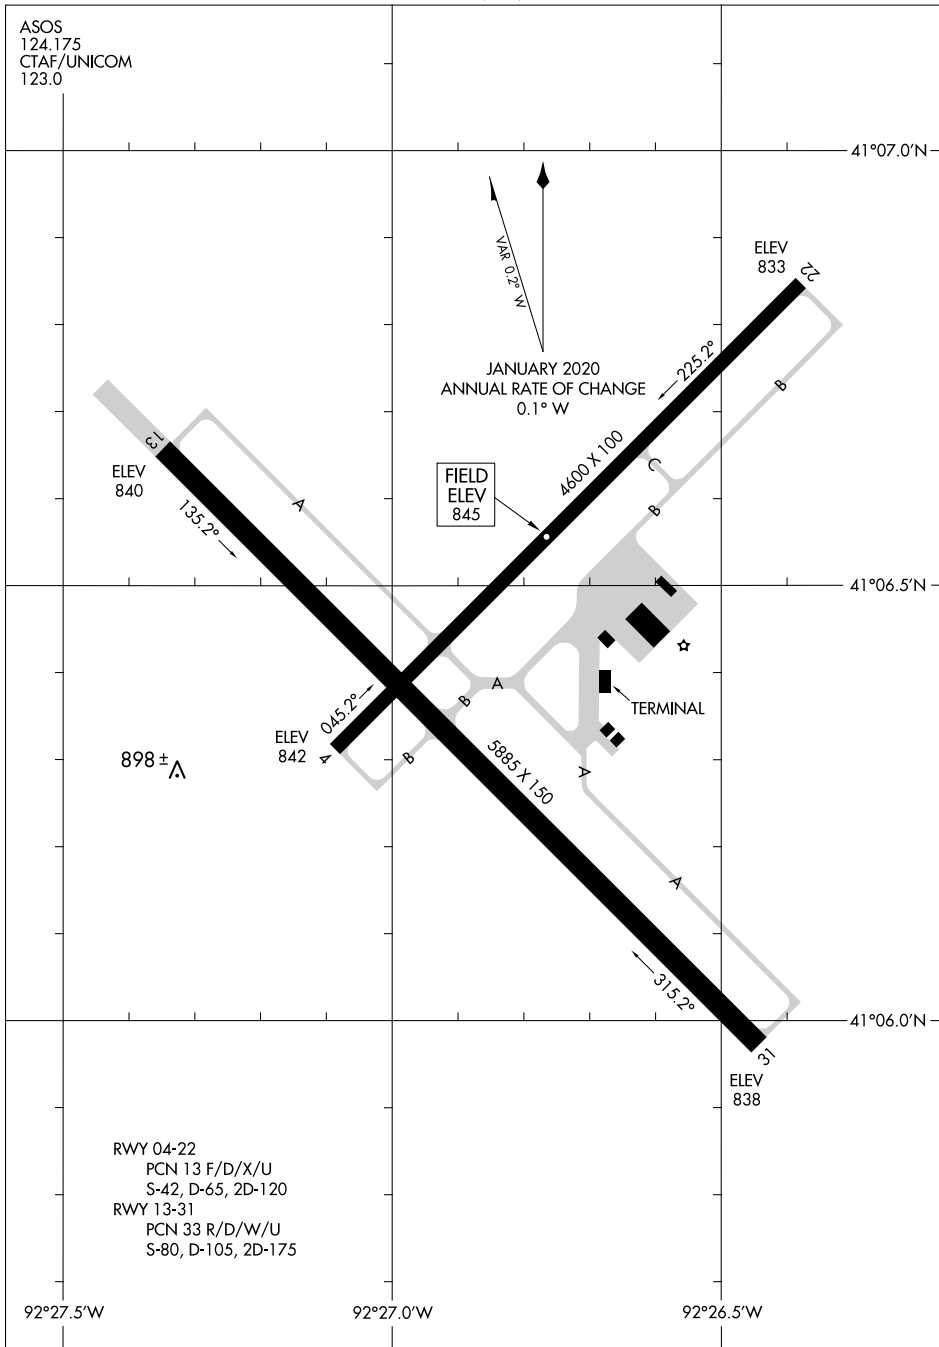

AIRPORT DIAGRAM

AL-915 (FAA)

OTTUMWA RGNL (OTM)
OTTUMWA, IOWA

ASOS
124.175
CTAF/UNICOM
123.0

NC-3, 02 DEC 2021 to 30 DEC 2021

NC-3, 02 DEC 2021 to 30 DEC 2021

AIRPORT DIAGRAM

OTTUMWA, IOWA
OTTUMWA RGNL (OTM)

RWY 04-22
PCN 13 F/D/X/U
S-42, D-65, 2D-120

RWY 13-31
PCN 33 R/D/W/U
S-80, D-105, 2D-175