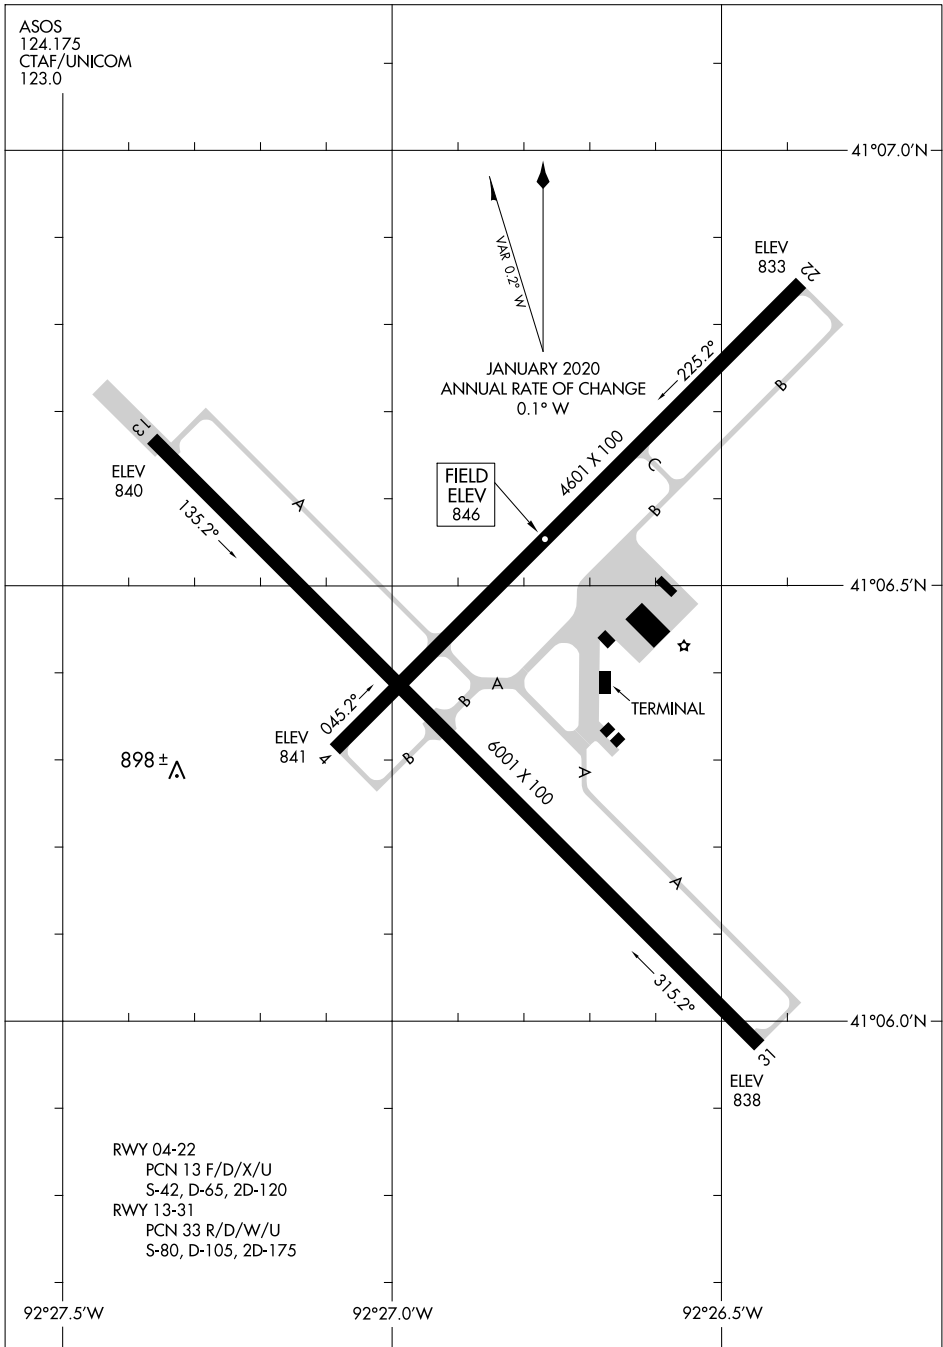

# AIRPORT DIAGRAM

AL-915 (FAA)

OTTUMWA RGNL (OTM)  
OTTUMWA, IOWA

ASOS  
124.175  
CTAF/UNICOM  
123.0

NC-3, 03 OCT 2024 to 31 OCT 2024

NC-3, 03 OCT 2024 to 31 OCT 2024