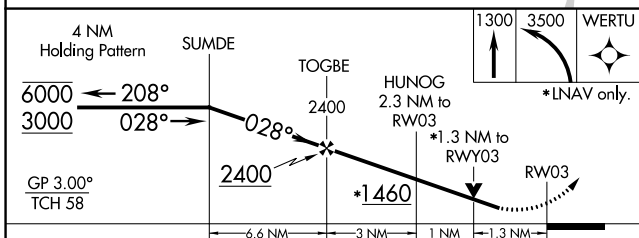

WAAS CH 69243 W03A	APP CRS 028°	Rwy Idg TDZE 684 Apt Elev 694	5000
--	------------------------	---	-------------

RNAV (GPS) RWY 3

LAGRANGE/CALLAWAY (LGC)

RNP APCH. ⚠ Circling Rwy 13, 21 NA at night. ⚠ Rwy 3 helicopter visibility reduction below 3/4 SM NA. For uncompensated Baro-VNAV systems, LNAV/VNAV NA below -16°C or above 54°C.		MISSED APPROACH: Climb to 1300 then climbing left turn to 3500 direct WERTU and hold, continue climb-in-hold to 3500.	
AWOS-3 126.325	ATLANTA APP CON* 125.5 323.1	CLINC DEL 119.25	UNICOM 122.975 (CTAF) 📻

SE-4, 03 OCT 2024 to 31 OCT 2024

SE-4, 03 OCT 2024 to 31 OCT 2024

ELEV 694	TDZE 684
----------	----------

CATEGORY	A	B	C	D
LPV DA		1064-1	380 (400-1)	
LNAV/VNAV DA		1044-1	360 (400-1)	
LNAV MDA	1140-1	456 (500-1)	1140-1 3/8	456 (500-1 3/8)
C CIRCLING	1280-1	586 (600-1)	1540-2 1/2 846 (900-2 1/2)	1600-3 906 (1000-3)