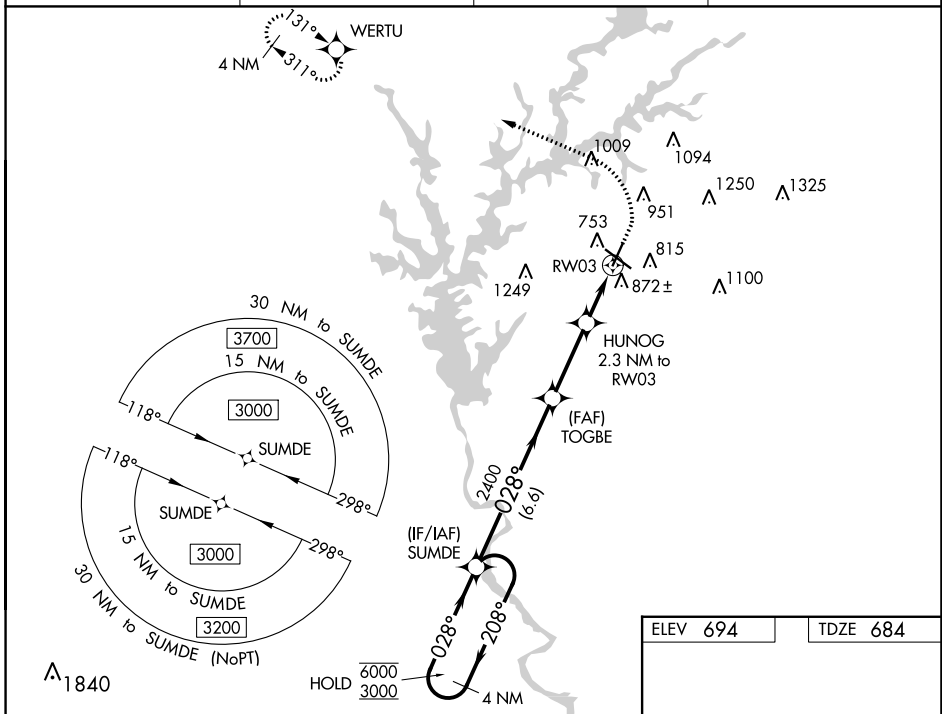

WAAS CH 69243 W03A	APP CRS 028°	Rwy Idg TDZE 684 Apt Elev 694	5000
--	------------------------	---	-------------

RNAV (GPS) RWY 3

LAGRANGE/CALLAWAY (LGC)

RNP APCH. ⚠ Circling Rwy 13, 21 NA at night. ⚠ Rwy 3 helicopter visibility reduction below 3/4 SM NA. For uncompensated Baro-VNAV systems, LNAV/VNAV NA below -16°C or above 54°C.		MISSED APPROACH: Climb to 1300 then climbing left turn to 3500 direct WERTU and hold, continue climb-in-hold to 3500.	
AWOS-3 126.325	ATLANTA APP CON* 125.5 323.1	CLINC DEL 119.25	UNICOM 122.975 (CTAF) 📻

SE-4, 03 OCT 2024 to 31 OCT 2024

SE-4, 03 OCT 2024 to 31 OCT 2024

ELEV 694	TDZE 684
----------	----------

CATEGORY	A	B	C	D
LPV DA		1064-1	380 (400-1)	
LNAV/VNAV DA		1044-1	360 (400-1)	
LNAV MDA	1140-1	456 (500-1)	1140-1 3/8	456 (500-1 3/8)
C CIRCLING	1280-1	586 (600-1)	1540-2 1/2 846 (900-2 1/2)	1600-3 906 (1000-3)