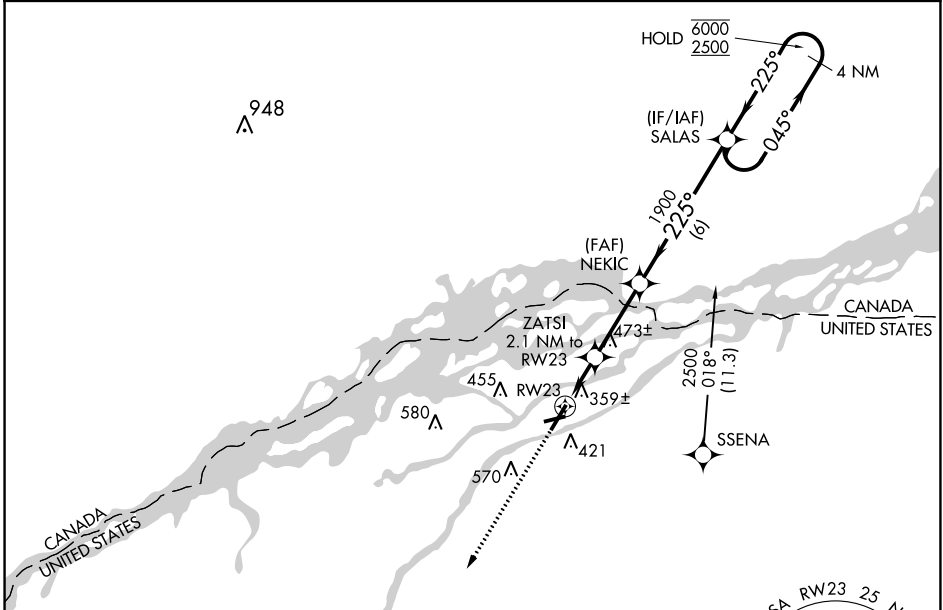

APP CRS **225°**
 Rwy Idg **5601**
 TDZE **221**
 Apt Elev **221**

RNAV (GPS) RWY 23

MASSENA INTL-RICHARDS FLD (MSS)

RNP APCH - GPS

⚠ Rwy 23 helicopter visibility reduction below 1 SM NA.
⚠ Straight-in Rwy 23 NA at night, Circling Rwy 9, 23, 27 NA at night.

MISSED APPROACH: Climb to 2800 direct DORIE and hold.

ASOS
128.075

BOSTON CENTER
135.25 377.1

UNICOM
123.0 (CTAF) 0

NE-2, 03 OCT 2024 to 31 OCT 2024

NE-2, 03 OCT 2024 to 31 OCT 2024