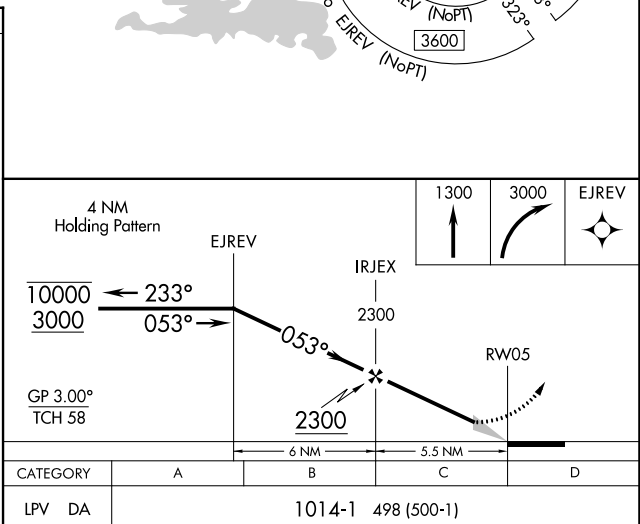

WAAS CH 86343 W05A	APP CRS 053°	Rwy Idg TDZE Apt Elev	6595 516 540
--	------------------------	-----------------------------	---

RNAV (GPS) RWY 5

MEML FLD (HOT)

RNP APCH.		MALS R	MISSED APPROACH: Climb to 1300 then climbing right turn 3000 direct EJREV and hold.
NA For inop ALS, increase all Cats visibility to 1 2/3 SM.			

ASOS 119.925	MEMPHIS CENTER 128.475 377.15	UNICOM 123.0 (CTAF)
------------------------	---	-------------------------------

ELEV 540	D	TDZE 516
----------	----------	----------

SC-1, 31 OCT 2024 to 28 NOV 2024