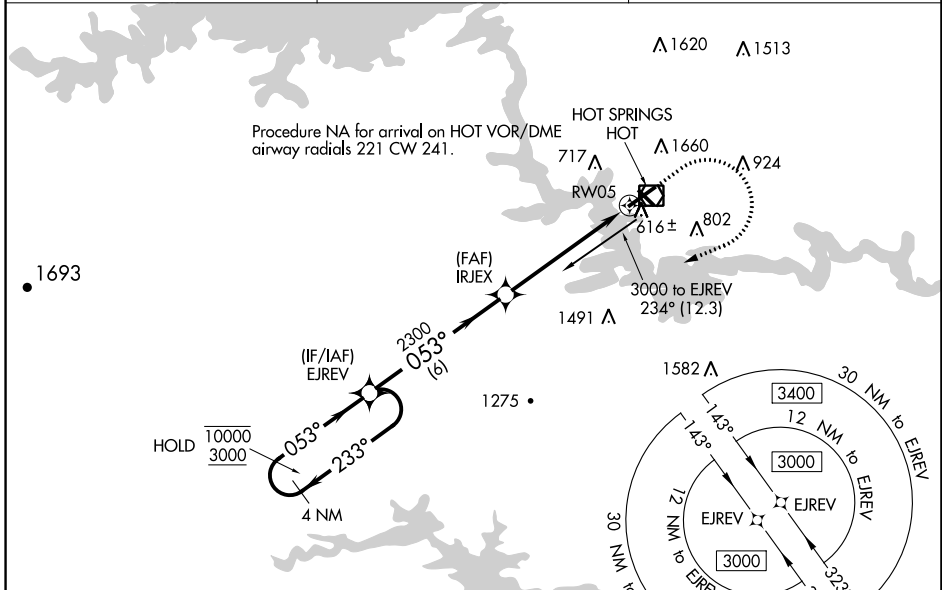

WAAS CH 86343 W05A	APP CRS 053°	Rwy Idg TDZE Apt Elev	6595 516 540
--	------------------------	-----------------------------	---

RNAV (GPS) RWY 5

MEML FLD (HOT)

RNP APCH.		MALS R	MISSED APPROACH: Climb to 1300 then climbing right turn 3000 direct EJREV and hold.
NA For inop ALS, increase all Cats visibility to 1 2/3 SM.			

ASOS 119.925	MEMPHIS CENTER 128.475 377.15	UNICOM 123.0 (CTAF)
------------------------	---	-------------------------------

ELEV 540	D	TDZE 516
----------	----------	----------

SC-1, 31 OCT 2024 to 28 NOV 2024

SC-1, 31 OCT 2024 to 28 NOV 2024