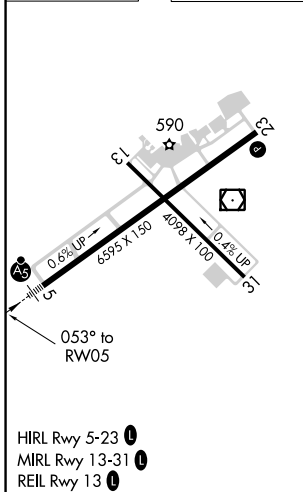

WAAS CH 86343 W05A	APP CRS 053°	Rwy Idg TDZE Apt Elev	6595 516 540
--	------------------------	-----------------------------	---

RNAV (GPS) RWY 5

MEML FLD (HOT)

RNP APCH.		MALS R	MISSED APPROACH: Climb to 1300 then climbing right turn 3000 direct EJREV and hold.
NA For inop ALS, increase all Cats visibility to 1 2/3 SM.			

ASOS 119.925	MEMPHIS CENTER 128.475 377.15	UNICOM 123.0 (CTAF)
------------------------	---	-------------------------------

ELEV 540	D	TDZE 516
----------	----------	----------

SC-1, 31 OCT 2024 to 28 NOV 2024