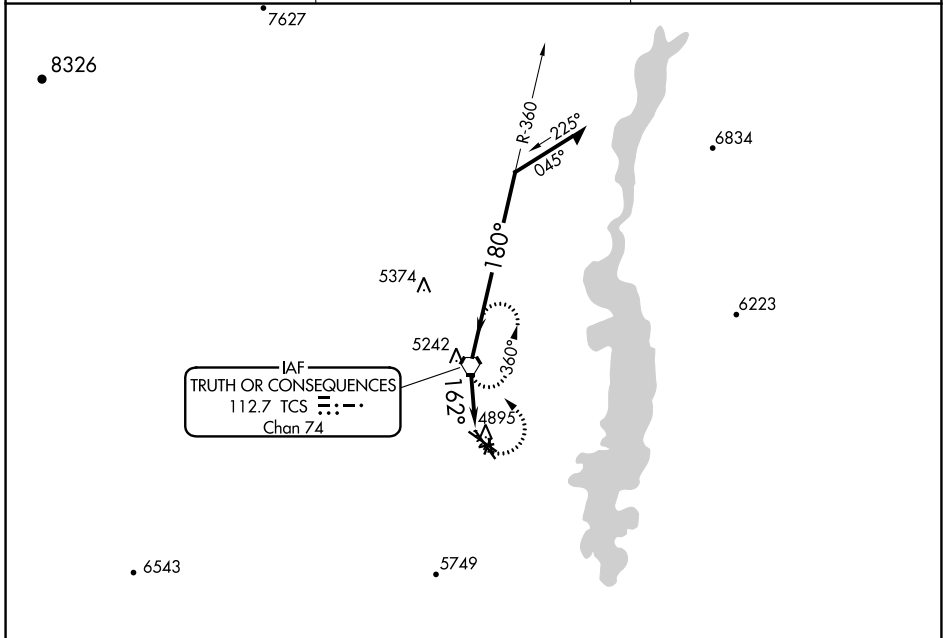

VORTAC TCS 112.7 Chan 74	APP CRS 162°	Rwy Idg TDZE Apt Elev N/A N/A 4862
--	------------------------	--

VOR-A

TRUTH OR CONSEQUENCES MUNI (TCS)

▽ Circling NA to Rwys 1, 7, 11, 15, 19, 25, 29 and 33.
▲ MISSED APPROACH: Climbing left turn to 8300 direct TCS VORTAC and hold, continue climb-in-hold to 8300.

ASOS 120.675	ALBUQUERQUE CENTER 128.2 285.5	UNICOM 122.8 (CTAF) 0
------------------------	--	--

SW-1, 03 OCT 2024 to 31 OCT 2024

SW-1, 03 OCT 2024 to 31 OCT 2024

FAF to MAP 2.4 NM						
Knots	60	90	120	150	180	
Min:Sec	2:24	1:36	1:12	0:58	0:48	
CATEGORY	A		B		C	D
CIRCLING	5560-1 698 (700-1)		5580-2 718 (800-2)		6000-3 1138 (1200-3)	