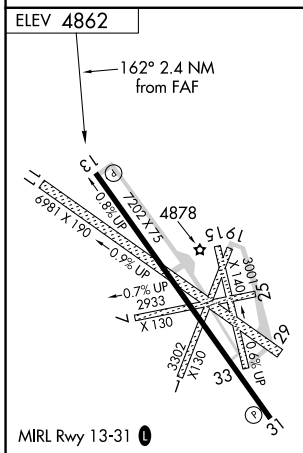

VORTAC TCS 112.7 Chan 74	APP CRS 162°	Rwy Idg TDZE Apt Elev N/A N/A 4862
--	------------------------	--

VOR-A

TRUTH OR CONSEQUENCES MUNI (TCS)

▽ Circling NA to Rwys 1, 7, 11, 15, 19, 25, 29 and 33.
▲ MISSED APPROACH: Climbing left turn to 8300 direct TCS VORTAC and hold, continue climb-in-hold to 8300.

ASOS 120.675	ALBUQUERQUE CENTER 128.2 285.5	UNICOM 122.8 (CTAF) 0
------------------------	--	--

SW-1, 03 OCT 2024 to 31 OCT 2024

SW-1, 03 OCT 2024 to 31 OCT 2024

FAF to MAP 2.4 NM						
Knots	60	90	120	150	180	
Min:Sec	2:24	1:36	1:12	0:58	0:48	
CATEGORY	A		B		C	D
CIRCLING	5560-1 698 (700-1)		5580-2 718 (800-2)		6000-3 1138 (1200-3)	