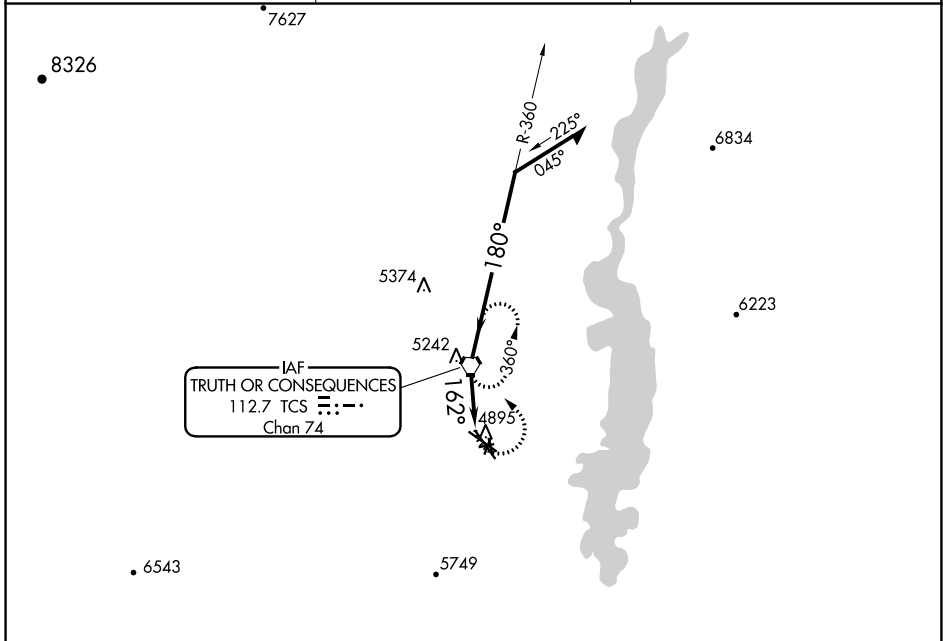

VORTAC TCS 112.7 Chan 74	APP CRS 162°	Rwy Idg TDZE Apt Elev 4862	N/A N/A 4862
--	------------------------	--	---

VOR-A

TRUTH OR CONSEQUENCES MUNI (TCS)

⚠ Circling NA to Rwys 1, 7, 11, 15, 19, 25, 29 and 33. MISSED APPROACH: Climbing left turn to 8300 direct TCS VORTAC and hold, continue climb-in-hold to 8300.

ASOS 120.675	ALBUQUERQUE CENTER 128.2 285.5	UNICOM 122.8 (CTAF) 0
------------------------	--	--

FAF to MAP 2.4 NM						
Knots	60	90	120	150	180	
Min:Sec	2:24	1:36	1:12	0:58	0:48	
CATEGORY	A		B		C	D
CIRCLING	5560-1 698 (700-1)		5580-2 718 (800-2)		6000-3 1138 (1200-3)	

SW-1, 31 OCT 2024 to 28 NOV 2024

SW-1, 31 OCT 2024 to 28 NOV 2024