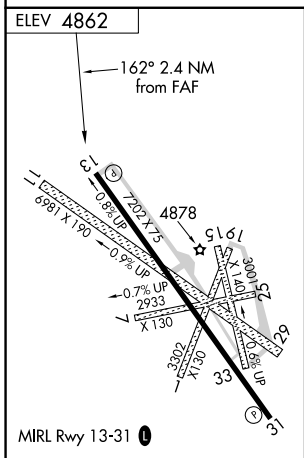

VORTAC TCS 112.7 Chan 74	APP CRS 162°	Rwy Idg TDZE Apt Elev 4862	N/A N/A 4862
--	------------------------	--	---

VOR-A

TRUTH OR CONSEQUENCES MUNI (TCS)

⚠ Circling NA to Rwys 1, 7, 11, 15, 19, 25, 29 and 33. MISSED APPROACH: Climbing left turn to 8300 direct TCS VORTAC and hold, continue climb-in-hold to 8300.

ASOS 120.675	ALBUQUERQUE CENTER 128.2 285.5	UNICOM 122.8 (CTAF) 0
------------------------	--	--

FAF to MAP 2.4 NM						
Knots	60	90	120	150	180	
Min:Sec	2:24	1:36	1:12	0:58	0:48	
CATEGORY	A		B		C	D
CIRCLING	5560-1 698 (700-1)		5580-2 718 (800-2)		6000-3 1138 (1200-3)	