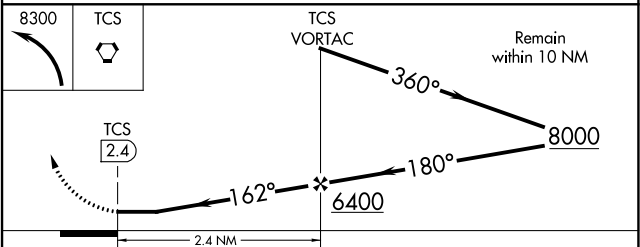

VORTAC TCS 112.7 Chan 74	APP CRS 162°	Rwy Idg TDZE Apt Elev 4862	N/A N/A 4862
--	------------------------	--	---

VOR-A

TRUTH OR CONSEQUENCES MUNI (TCS)

⚠ Circling NA to Rwys 1, 7, 11, 15, 19, 25, 29 and 33. MISSED APPROACH: Climbing left turn to 8300 direct TCS VORTAC and hold, continue climb-in-hold to 8300.

ASOS 120.675	ALBUQUERQUE CENTER 128.2 285.5	UNICOM 122.8 (CTAF) 0
------------------------	--	--

FAF to MAP 2.4 NM						
Knots	60	90	120	150	180	
Min:Sec	2:24	1:36	1:12	0:58	0:48	
CATEGORY	A		B		C	D
CIRCLING	5560-1 698 (700-1)		5580-2 718 (800-2)		6000-3 1138 (1200-3)	