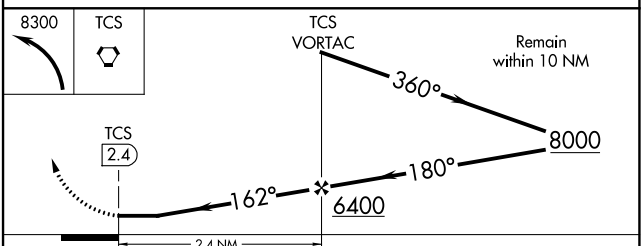

VORTAC TCS 112.7 Chan 74	APP CRS 162°	Rwy Idg TDZE Apt Elev N/A N/A 4862
--	------------------------	--

VOR-A

TRUTH OR CONSEQUENCES MUNI (TCS)

▽ Circling NA to Rwys 1, 7, 11, 15, 19, 25, 29 and 33.
▲ MISSED APPROACH: Climbing left turn to 8300 direct TCS VORTAC and hold, continue climb-in-hold to 8300.

ASOS 120.675	ALBUQUERQUE CENTER 128.2 285.5	UNICOM 122.8 (CTAF) 0
------------------------	--	--

SW-1, 03 OCT 2024 to 31 OCT 2024

SW-1, 03 OCT 2024 to 31 OCT 2024

FAF to MAP 2.4 NM						
Knots	60	90	120	150	180	
Min:Sec	2:24	1:36	1:12	0:58	0:48	
CATEGORY	A		B		C	D
CIRCLING	5560-1 698 (700-1)		5580-2 718 (800-2)		6000-3 1138 (1200-3)	