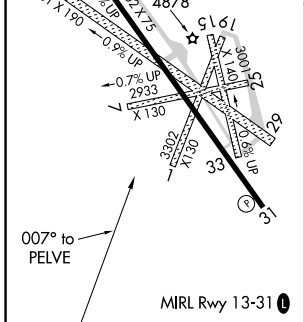

APP CRS 007°	Rwy Idg TDZE Apt Elev	N/A N/A 4862
------------------------	-----------------------------	---

RNAV (GPS)-A

TRUTH OR CONSEQUENCES MUNI (TCS)

RNP APCH-GPS.

▼ DUCAS transition NA when R-5111 A-D active.
 ▲ NA Circling NA to Rwys 1, 7, 11, 15, 19, 25, 29 and 33.

MISSED APPROACH: Climbing left turn to 9000 direct LAYEN WP and hold.

ASOS 120.675	ALBUQUERQUE CENTER 128.2 285.5	UNICOM 122.8 (CTAF) 0
------------------------	--	---------------------------------

6 NM Holding Pattern	LAYEN		9000	LAYEN
	CITAL		GALDE 3.5 NM to PELVE	PELVE
9000	← 187°	007°	007°	6200
6.5 NM		4.2 NM	3.5 NM	
CATEGORY	A	B	C	D
CIRCLING	5300-1 438 (500-1)	5360-1 498 (500-1)	5580-2 718 (800-2)	6000-3 1138 (1200-3)