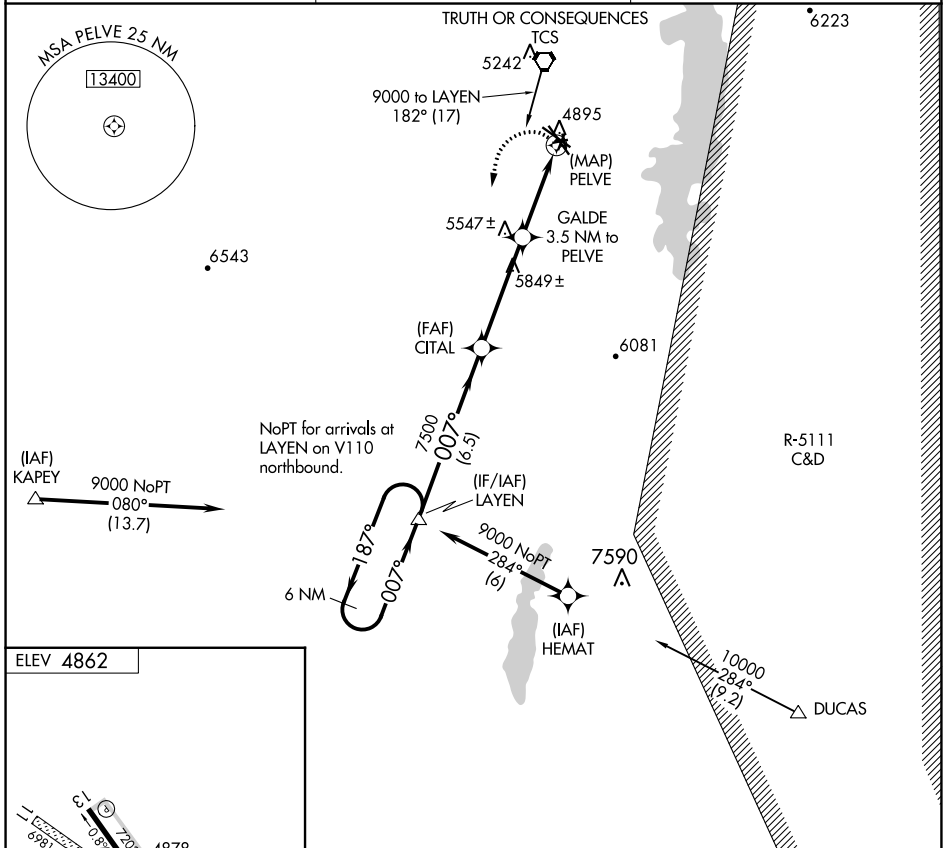

APP CRS 007°	Rwy Idg TDZE Apt Elev	N/A N/A 4862
------------------------	-----------------------------	---

RNAV (GPS)-A

TRUTH OR CONSEQUENCES MUNI (TCS)

RNP APCH-GPS.

▼ DUCAS transition NA when R-5111 A-D active.
 ▲ NA Circling NA to Rwys 1, 7, 11, 15, 19, 25, 29 and 33.

MISSED APPROACH: Climbing left turn to 9000 direct LAYEN WP and hold.

ASOS 120.675	ALBUQUERQUE CENTER 128.2 285.5	UNICOM 122.8 (CTAF) 0
------------------------	--	---------------------------------

6 NM Holding Pattern	LAYEN		9000	LAYEN
	CITAL		GALDE 3.5 NM to PELVE	PELVE
9000	← 187°	007°	007°	6200
6.5 NM		4.2 NM	3.5 NM	
CATEGORY	A	B	C	D
CIRCLING	5300-1 438 (500-1)	5360-1 498 (500-1)	5580-2 718 (800-2)	6000-3 1138 (1200-3)

SW-1, 03 OCT 2024 to 31 OCT 2024

SW-1, 03 OCT 2024 to 31 OCT 2024