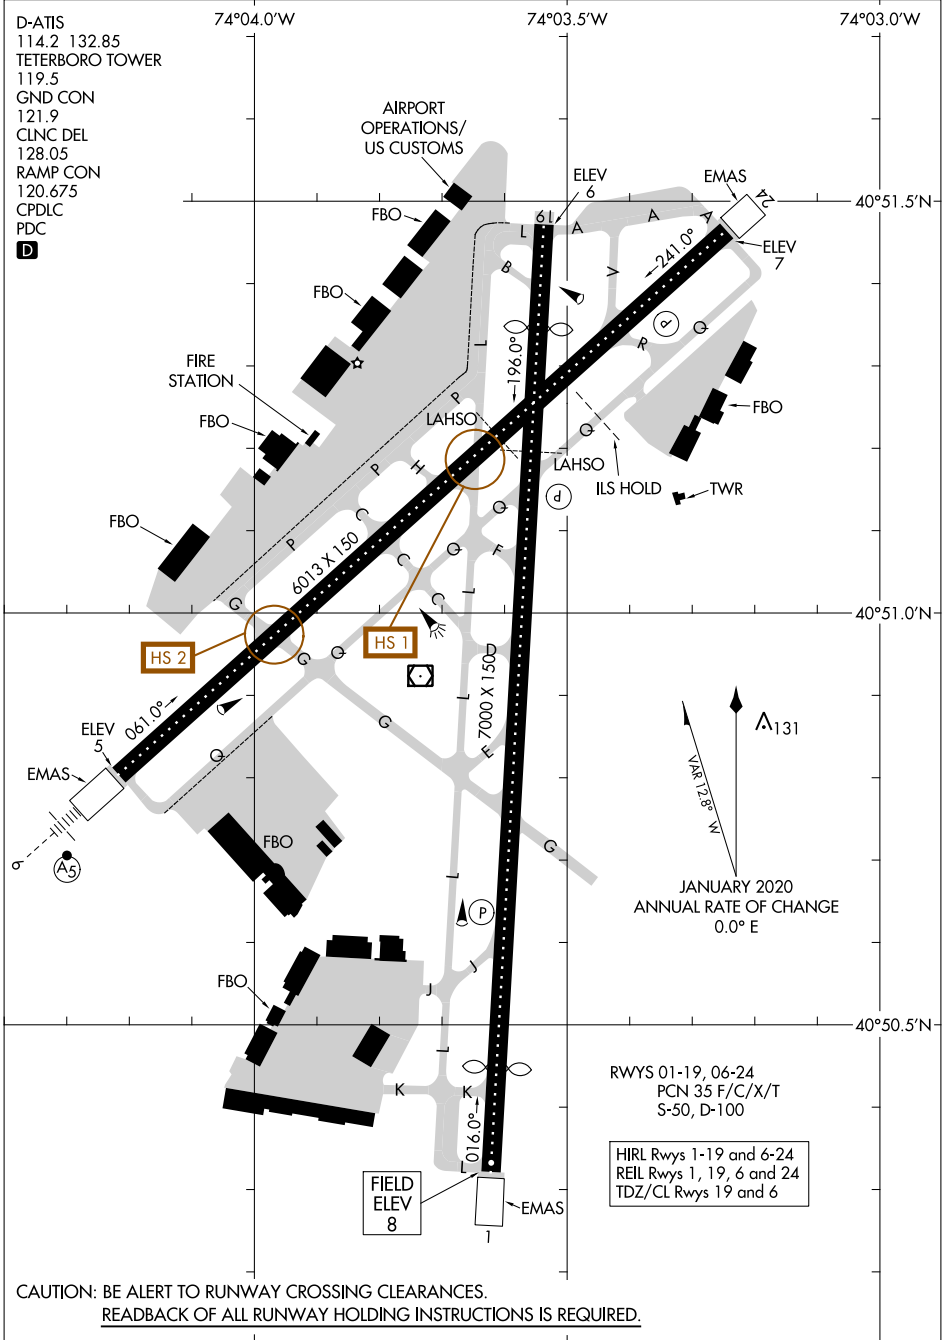

24249

AIRPORT DIAGRAM

AL-890 (FAA)

TETERBORO (TEB)
TETERBORO, NEW JERSEY

D-ATIS
114.2 132.85
TETERBORO TOWER
119.5
GND CON
121.9
CLNC DEL
128.05
RAMP CON
120.675
CPDLC
PDC

74°04.0'W

74°03.5'W

74°03.0'W

40°51.5'N

40°51.0'N

40°50.5'N

NE-2, 03 OCT 2024 to 31 OCT 2024

NE-2, 03 OCT 2024 to 31 OCT 2024

CAUTION: BE ALERT TO RUNWAY CROSSING CLEARANCES.
READBACK OF ALL RUNWAY HOLDING INSTRUCTIONS IS REQUIRED.

AIRPORT DIAGRAM