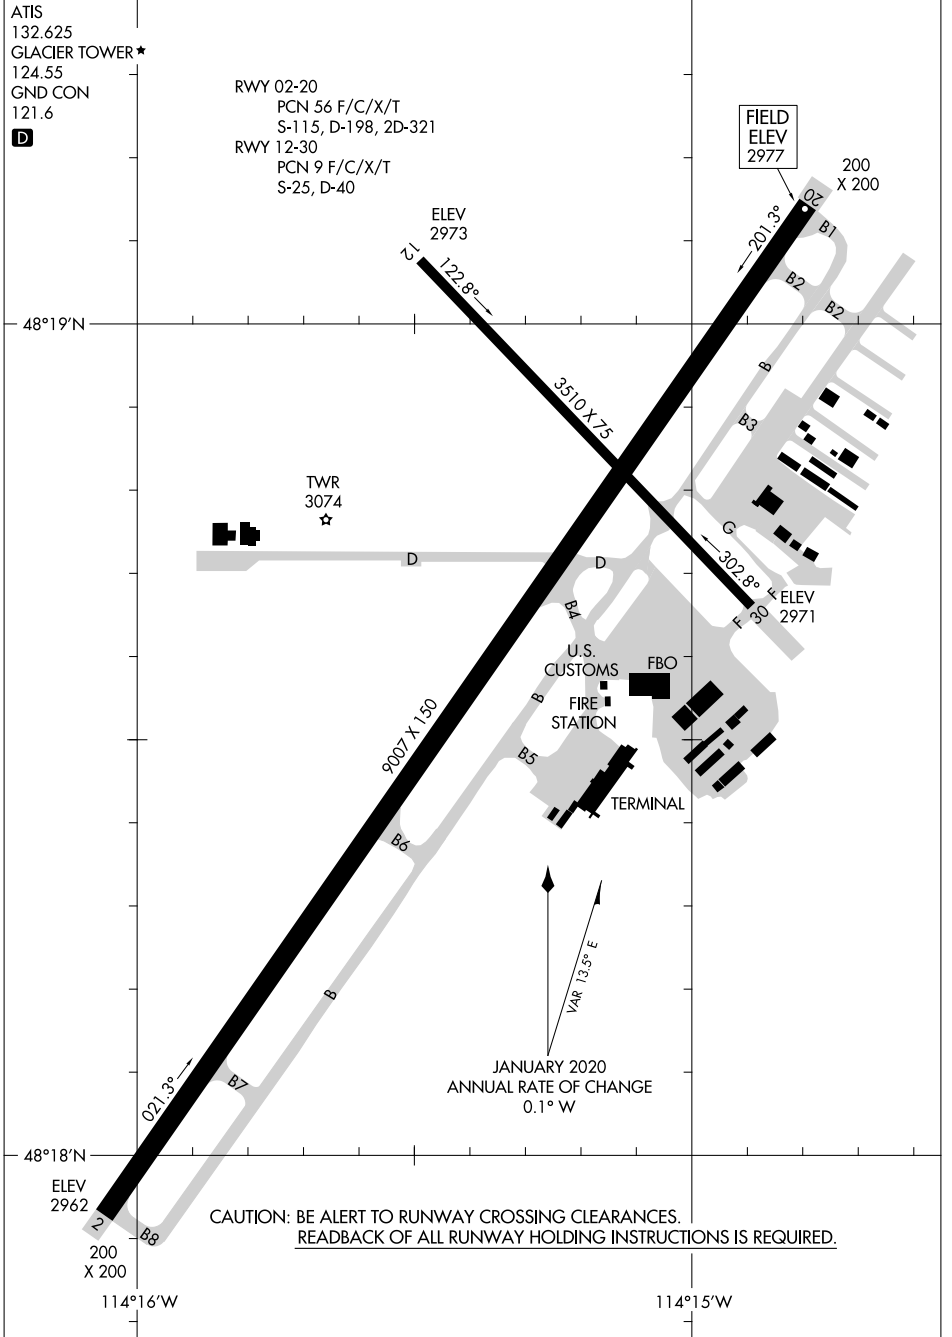

20086

AIRPORT DIAGRAM

AL-887 (FAA)

GLACIER PARK INTL (GPI)
KALISPELL, MONTANA

NW-1, 31 OCT 2024 to 28 NOV 2024

NW-1, 31 OCT 2024 to 28 NOV 2024

AIRPORT DIAGRAM

20086